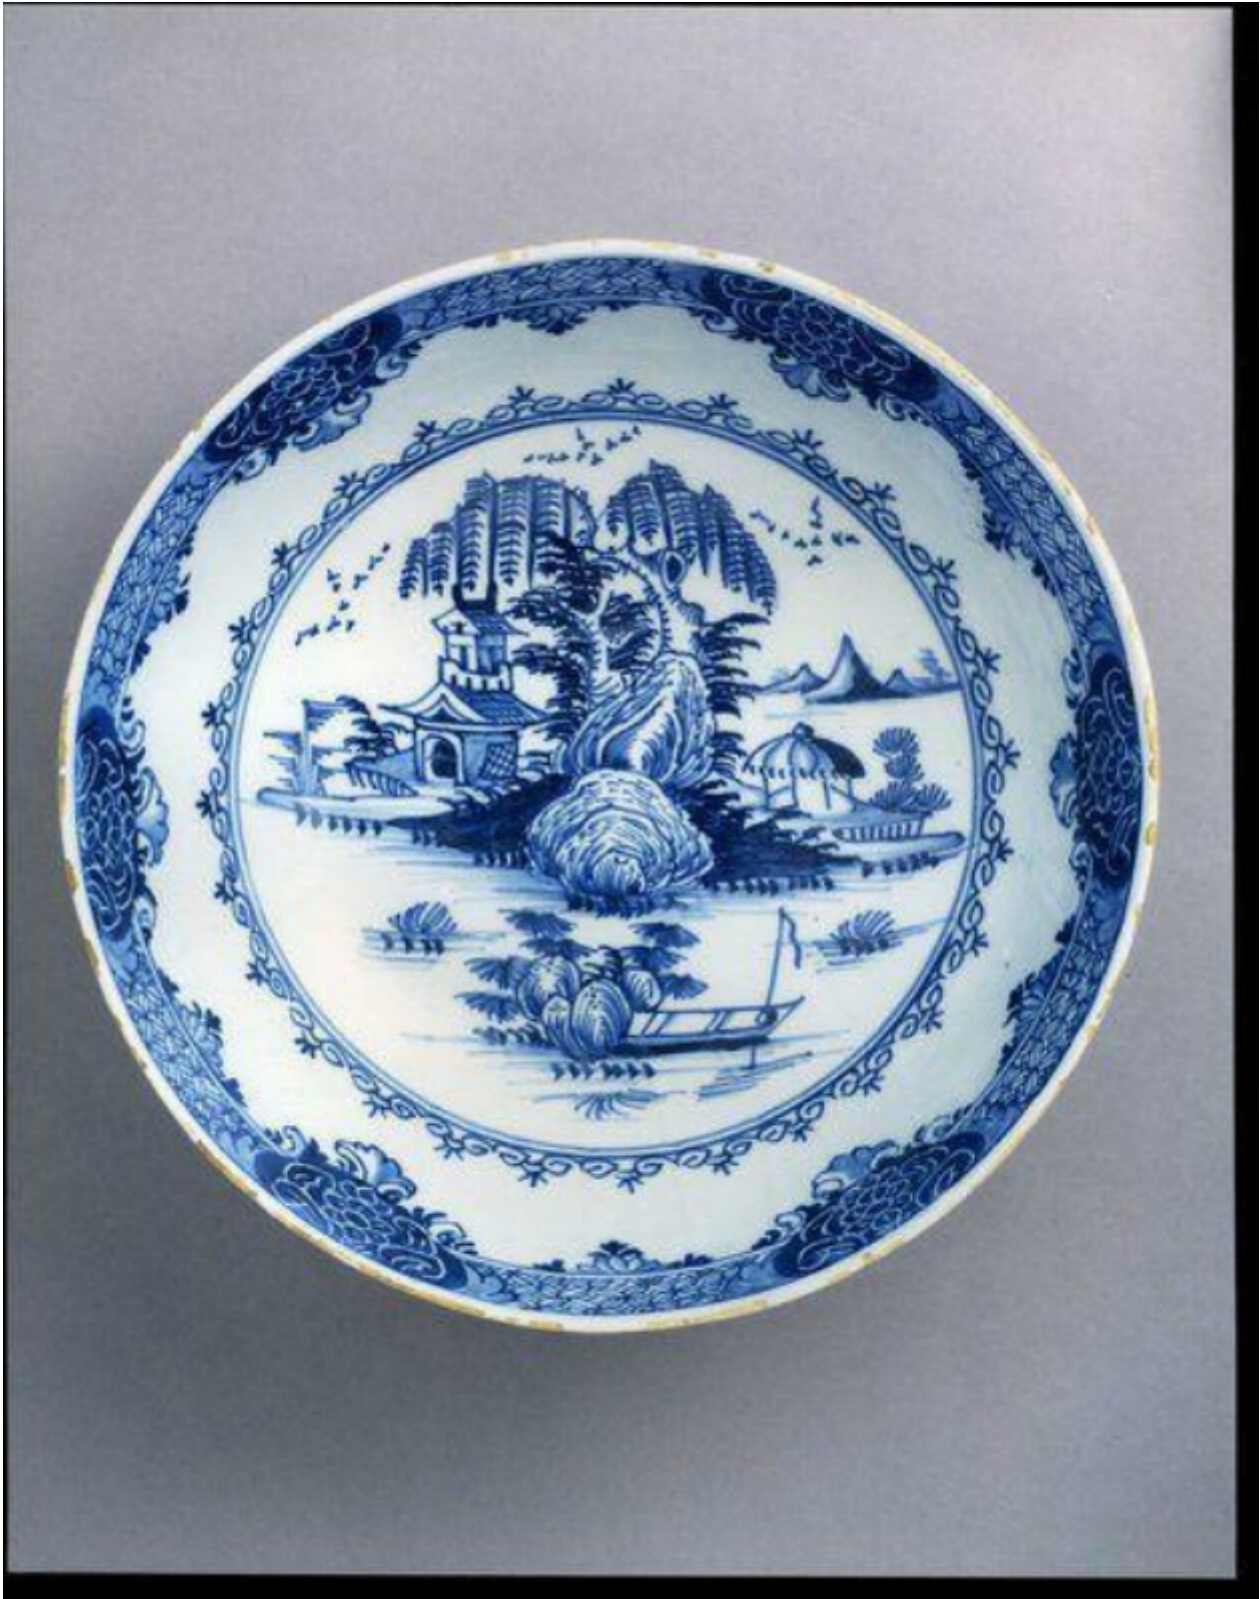

A rare, large, mid-18th century, delftware bowl with fine chinoiserie decoration

Sold

REF: 10599

Description