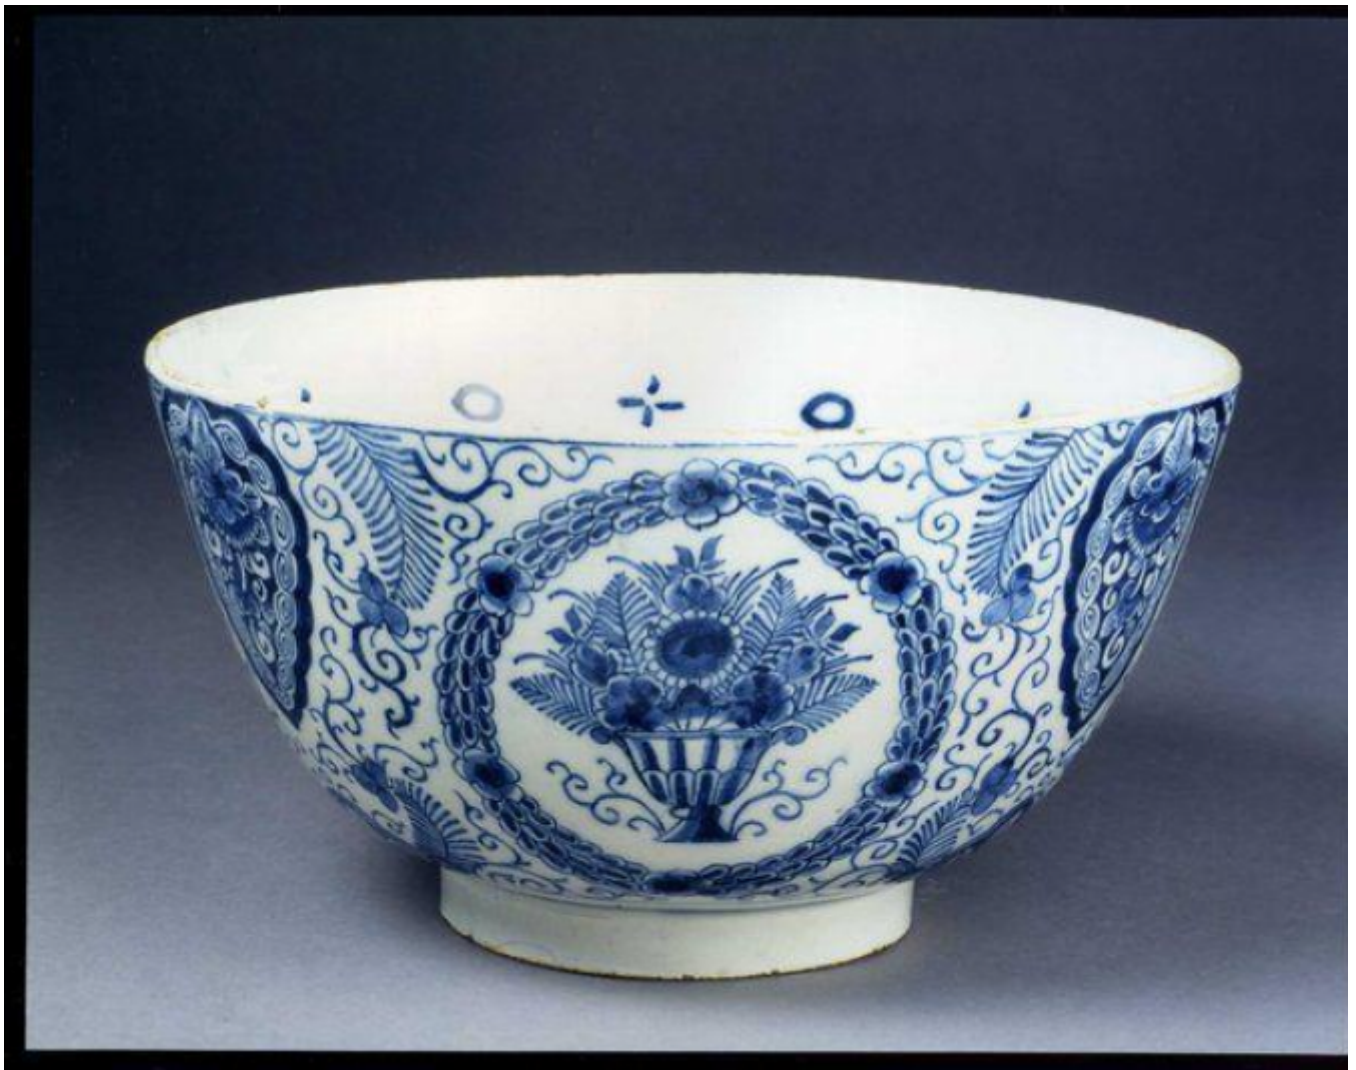

A fine, large, deep, early-18th century, Dutch, delftware punch bowl

Sold

REF: 10596

Description