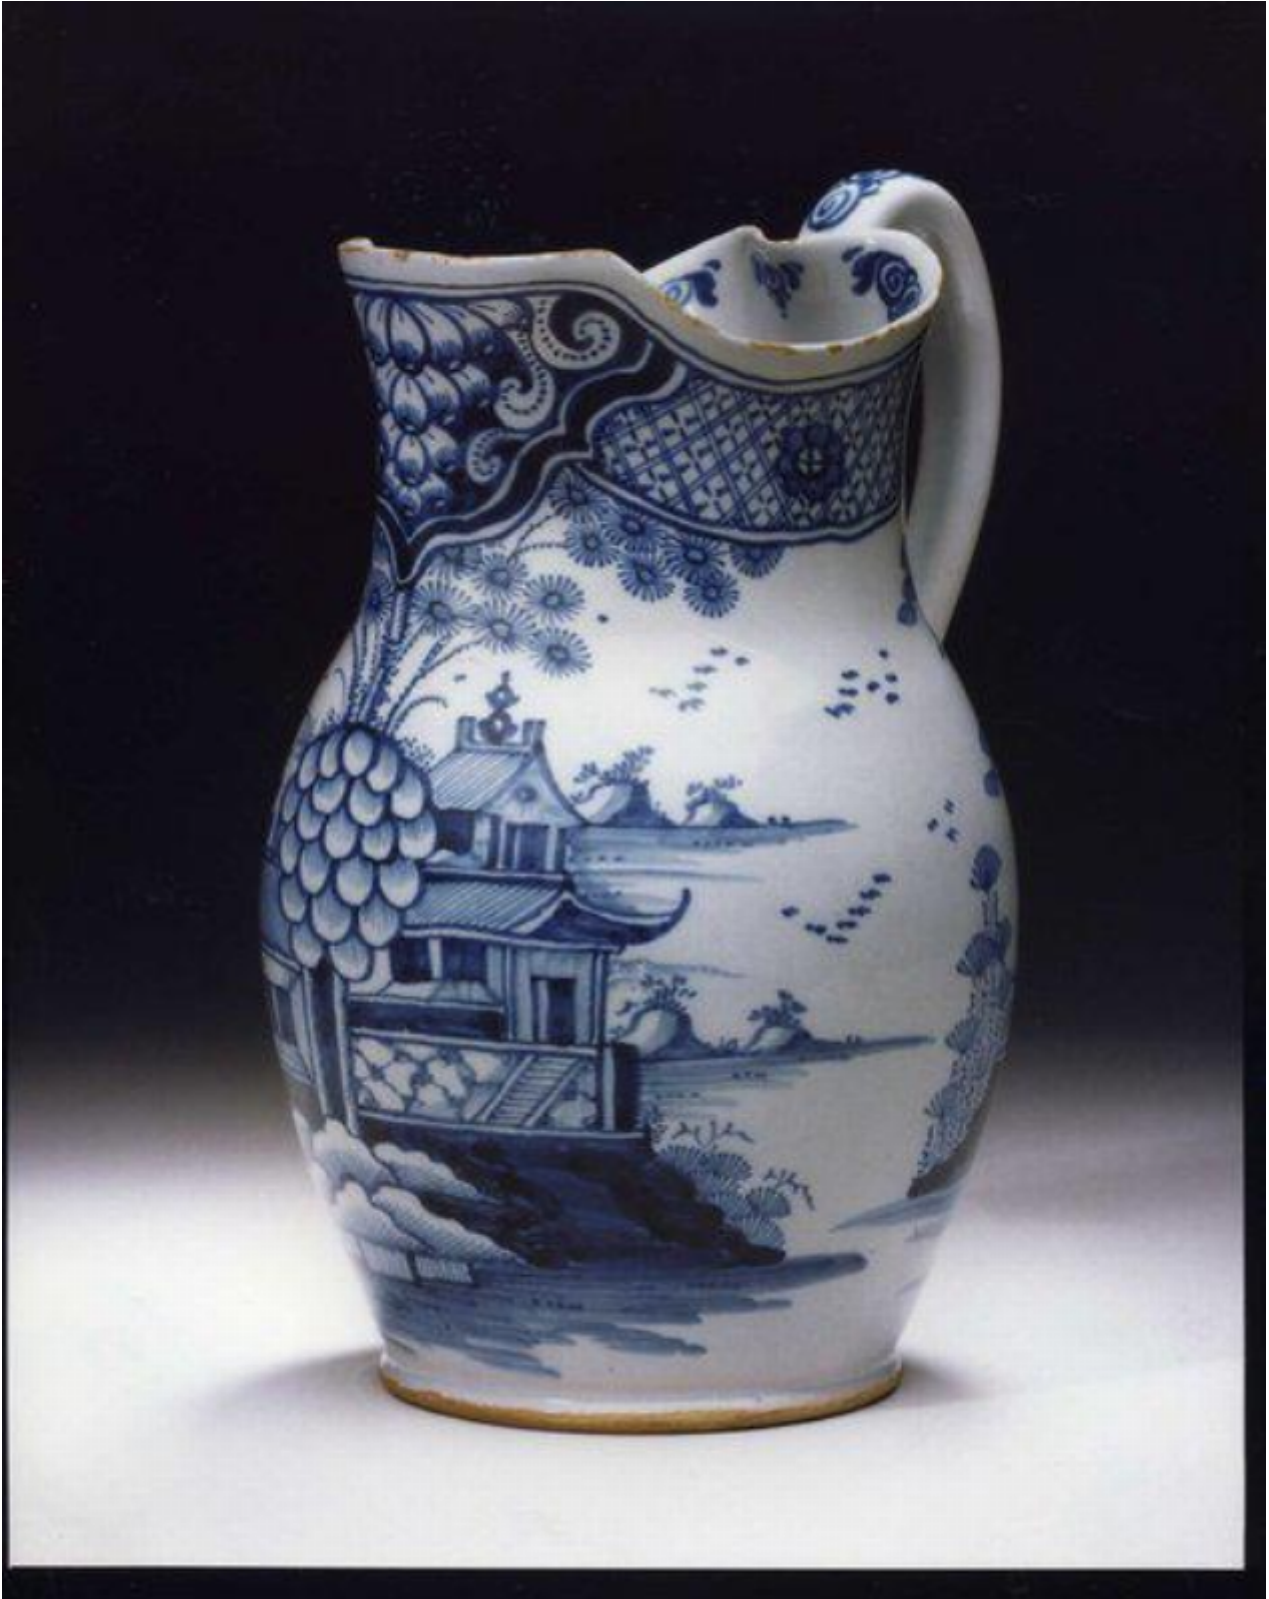

A rare, mid-18th century, English delftware jug

Sold

REF: 10542

## Description

The outer rim with trellis diaper reserves with flowerheads, and a cartouche decorated with a bunch of grapes interposed at spout and handle. The inner rim with a stylised scroll motif. The body with a house on a terrace, with a large bunch of grapes growing from a tree in the foreground. The back with houses on terracing, with a willow tree in the foreground. Decorated in blue on a pale blue glaze. Restoration to rim and lower body. Probably London, last quarter of the 18th century.