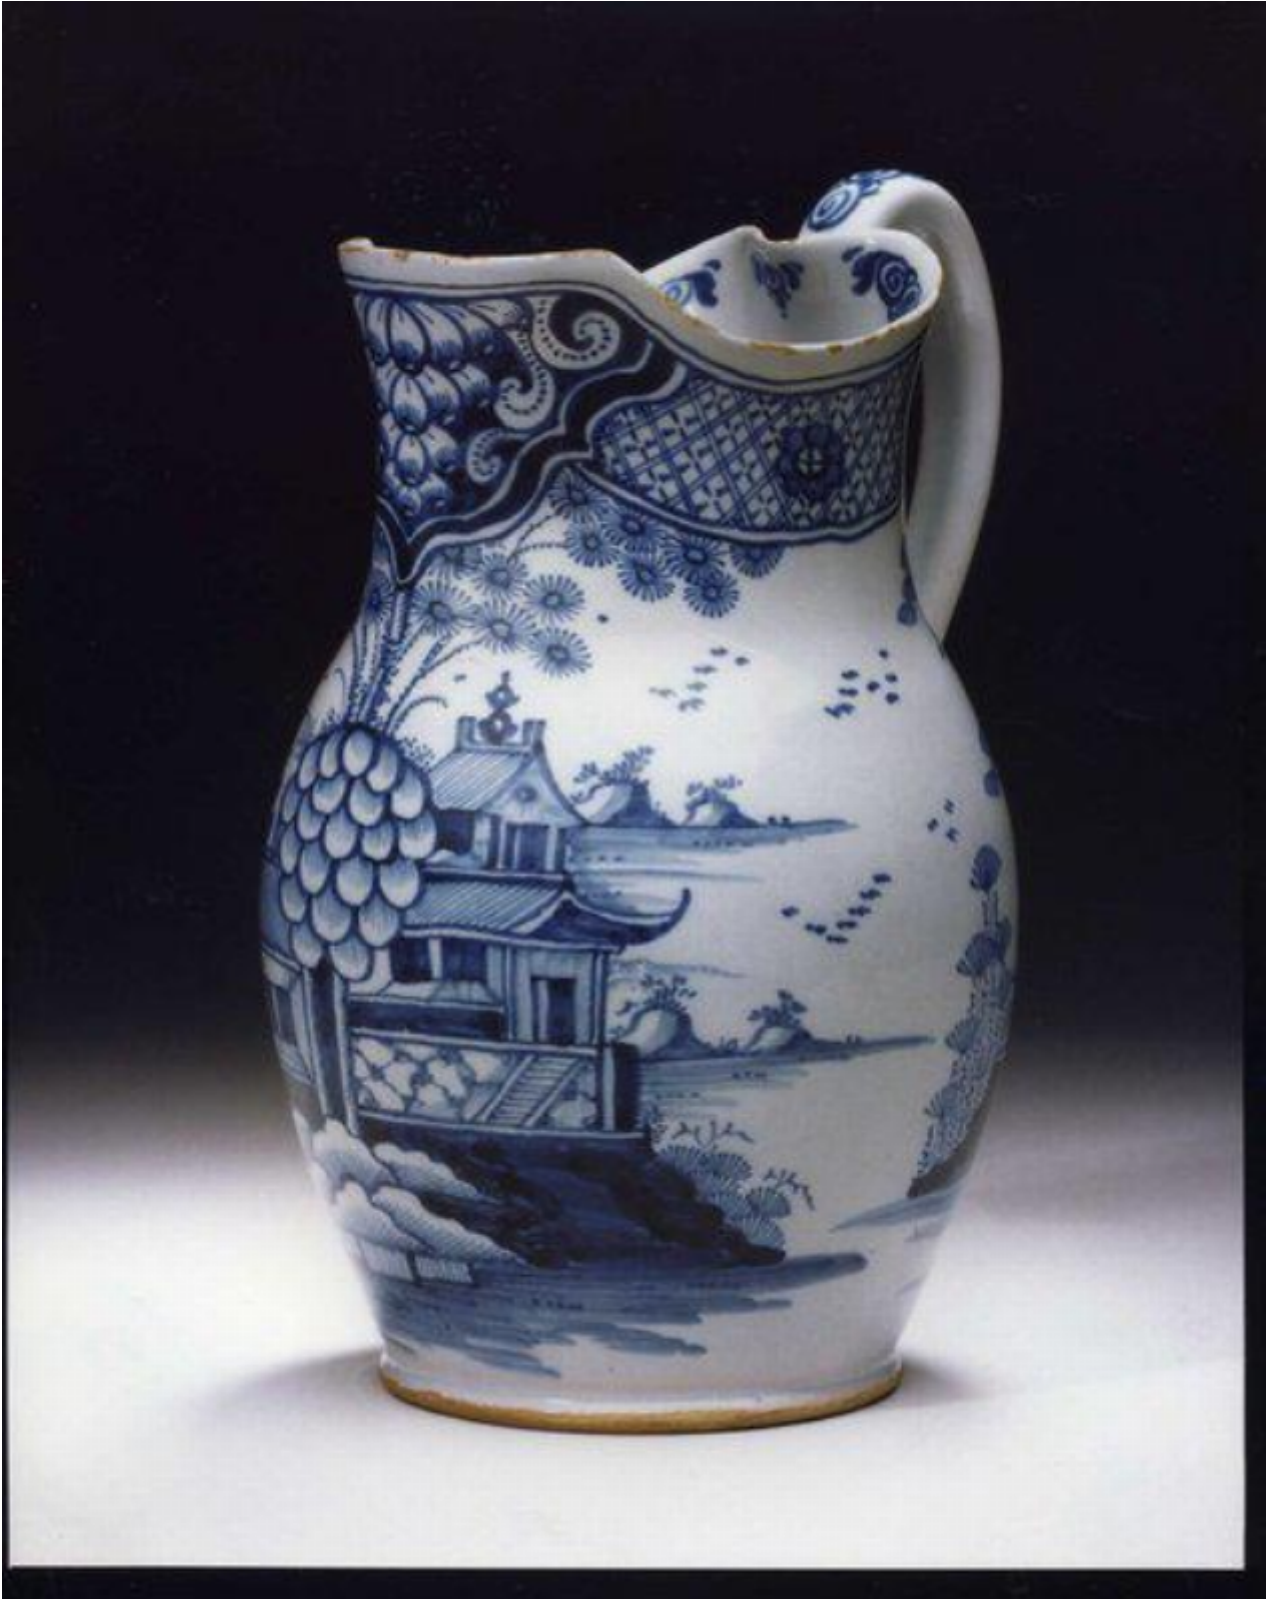

A rare, mid-18th century, English delftware jug

Sold

REF: 10542

Description

The outer rim with trellis diaper reserves with flowerheads, and a cartouche decorated with a bunch of grapes interposed at spout and handle. The inner rim with a stylised scroll motif. The body with a house on a terrace, with a large bunch of grapes growing from a tree in the foreground. The back with houses on terracing, with a willow tree in the foreground. Decorated in blue on a pale blue glaze. Restoration to rim and lower body. Probably London, last quarter of the 18th century.