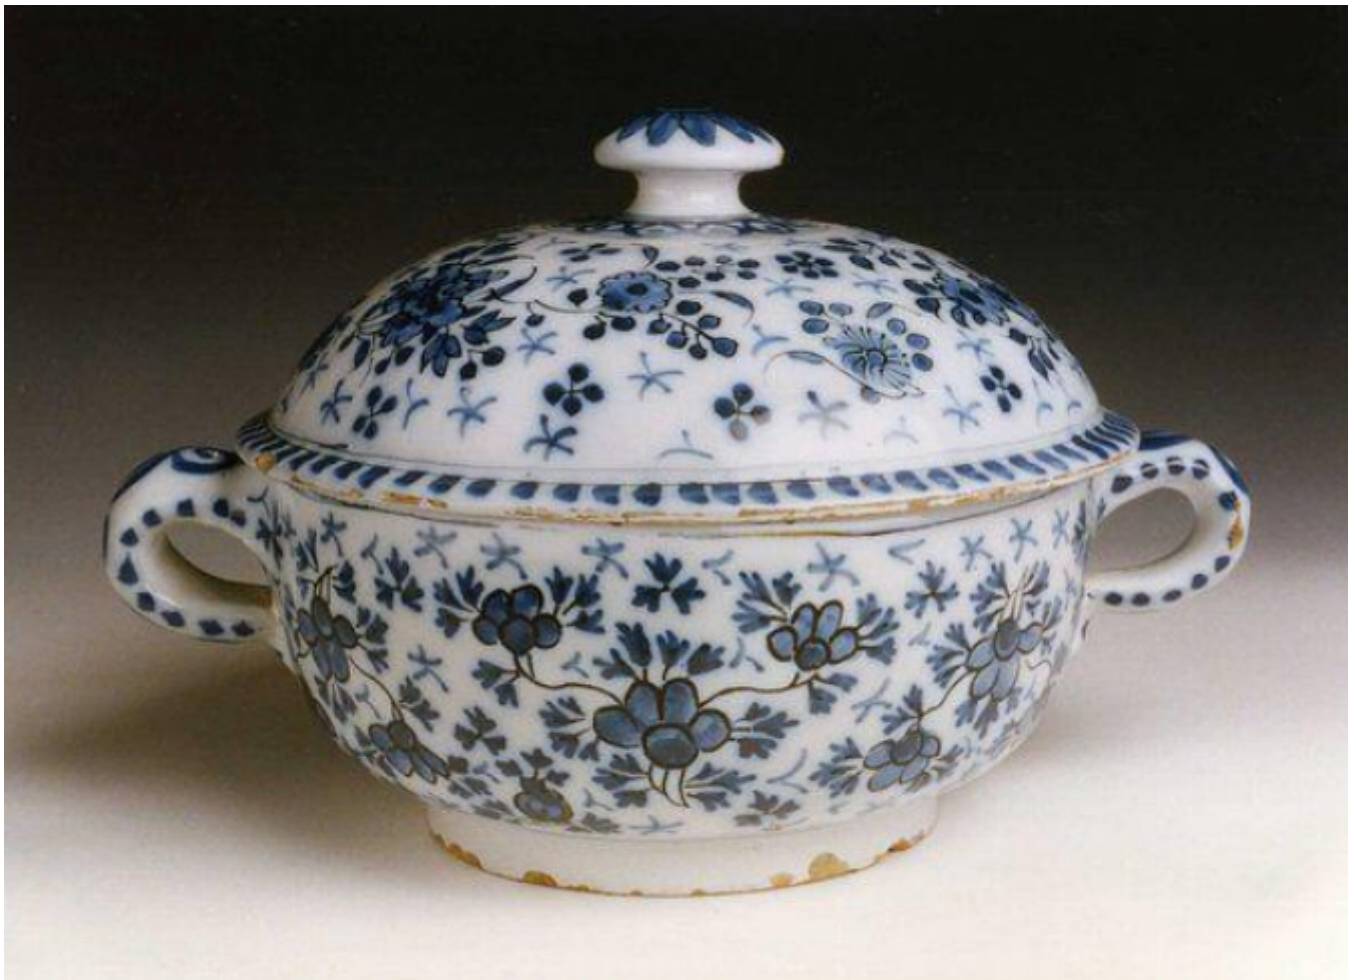

A rare and fine, late-18th century European tin-glazed earthenware tureen and cover

Sold

REF: 10591

Description

The lid with a finial and four stylised peony sprays surrounded by a blue square border with grasses. The body with lion mask moulded handles, and four repeats of the peony decoration with single flowerheads interposed. The rim with a stylised border. Decorated in blue on a pale blue glaze. In original condition. Probably Dutch, third quarter of the 18th century.