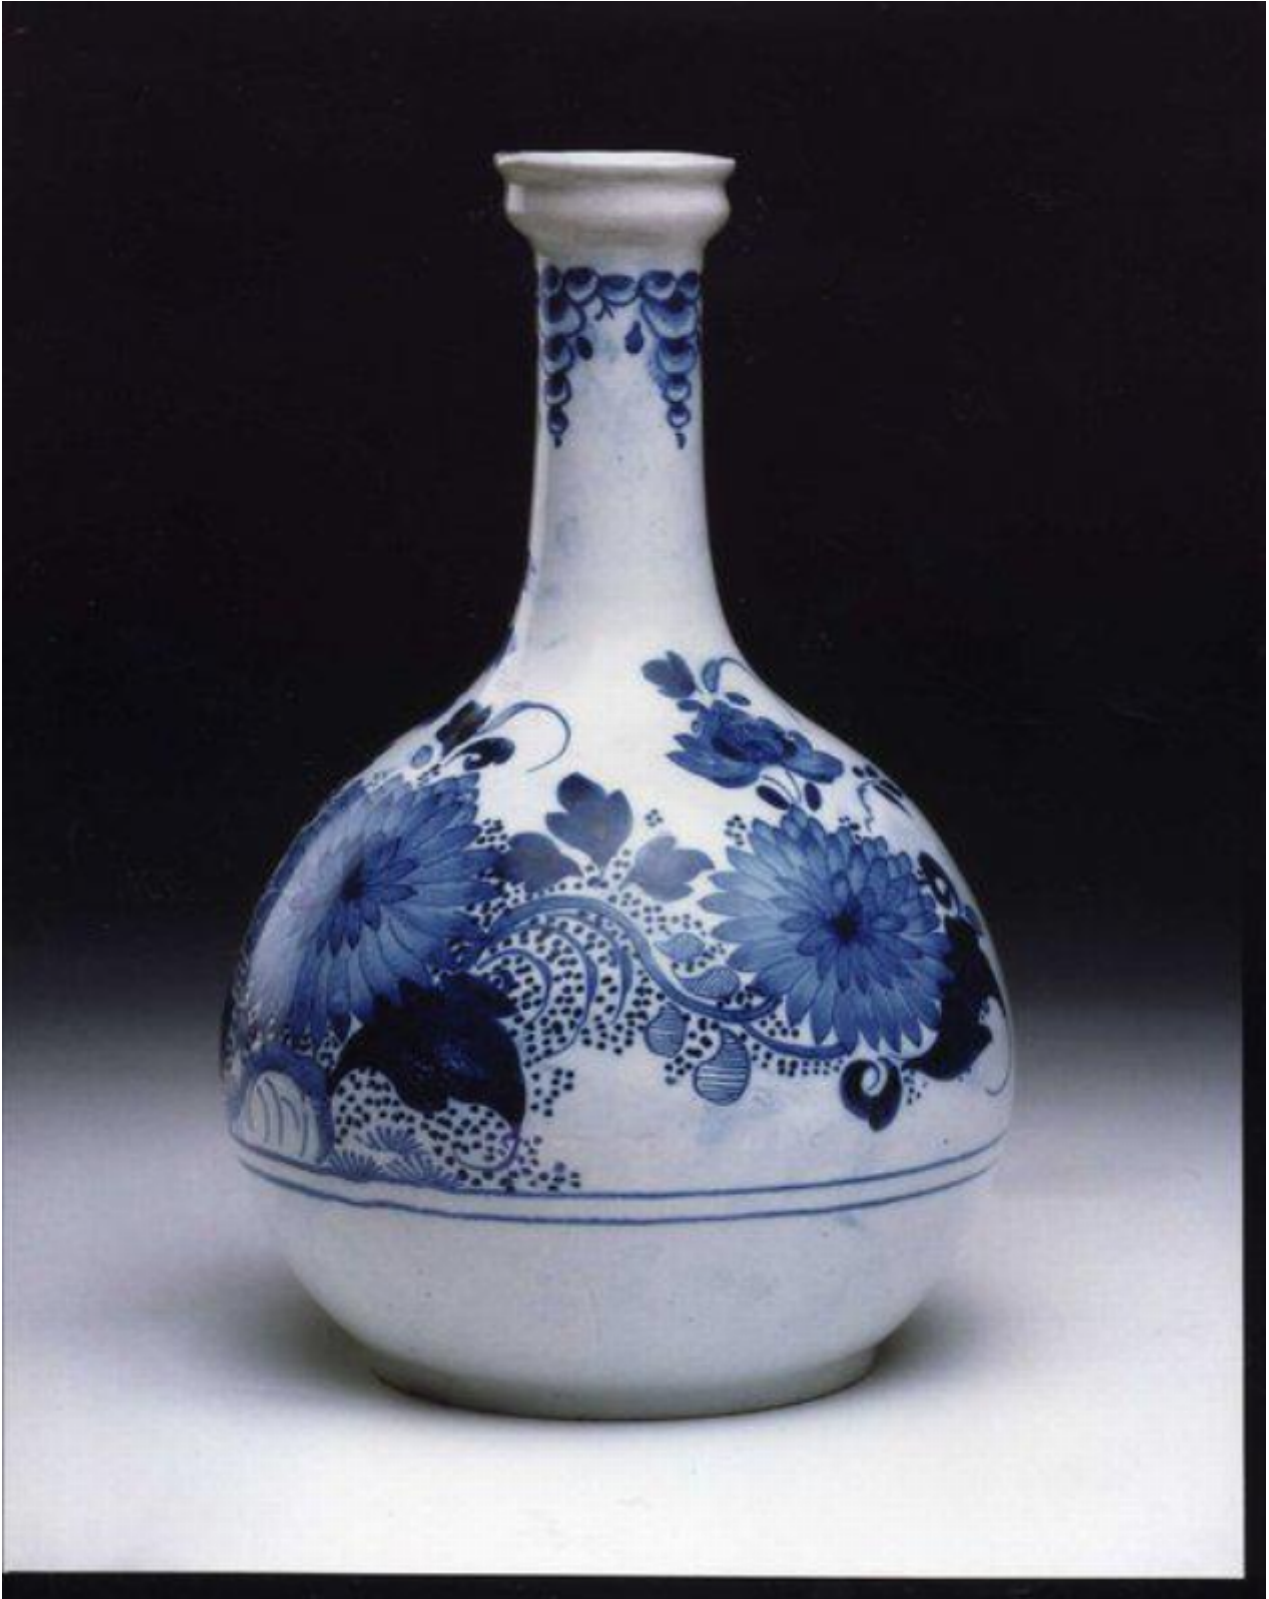

A good, mid-18th century English delftware water bottle

Sold

REF: 10551

## Description

A good, mid-18th century delftware water bottle

The everted rim decorated with a stylised border, the shallow, cup-shaped lip above the long stem decorated with chinese symbols. The top of the globular-shaped body decorated with a trellis border, and the main body with three, large, stylised sprays of peony, carnation and chrysanthemum. Decorated in blue on a pale, blue glaze. Restoration to the rim. Probably London, third quarter of the 18th century.

Reference : English Delft (Austin) 595.

Height : 25.00 cm./9.88 in. 5107908