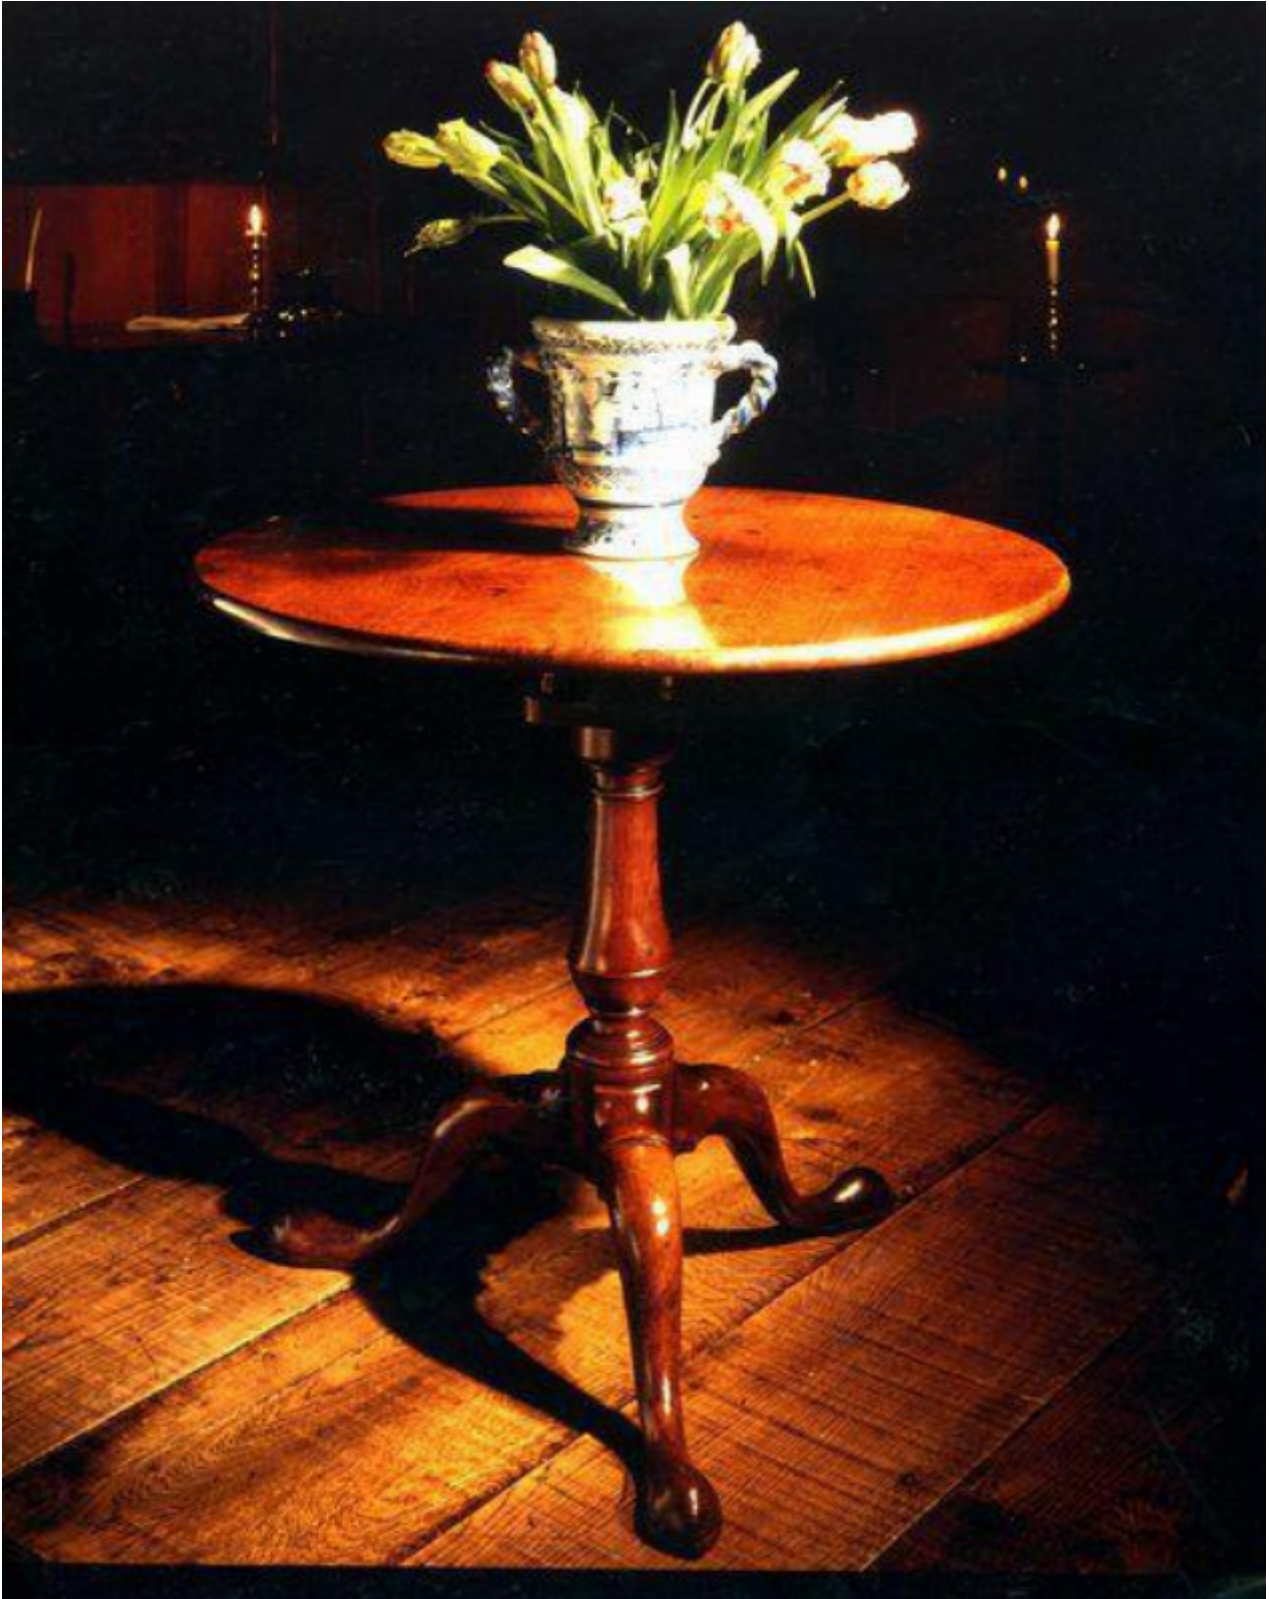

A rare George II walnut tripod table

Sold

REF: 10509

## Description

The circular tilt-top above a bird-cage support, the baluster-turned stem over a tripod base. Excellent original colour and patination. In original condition. English, circa 1730.