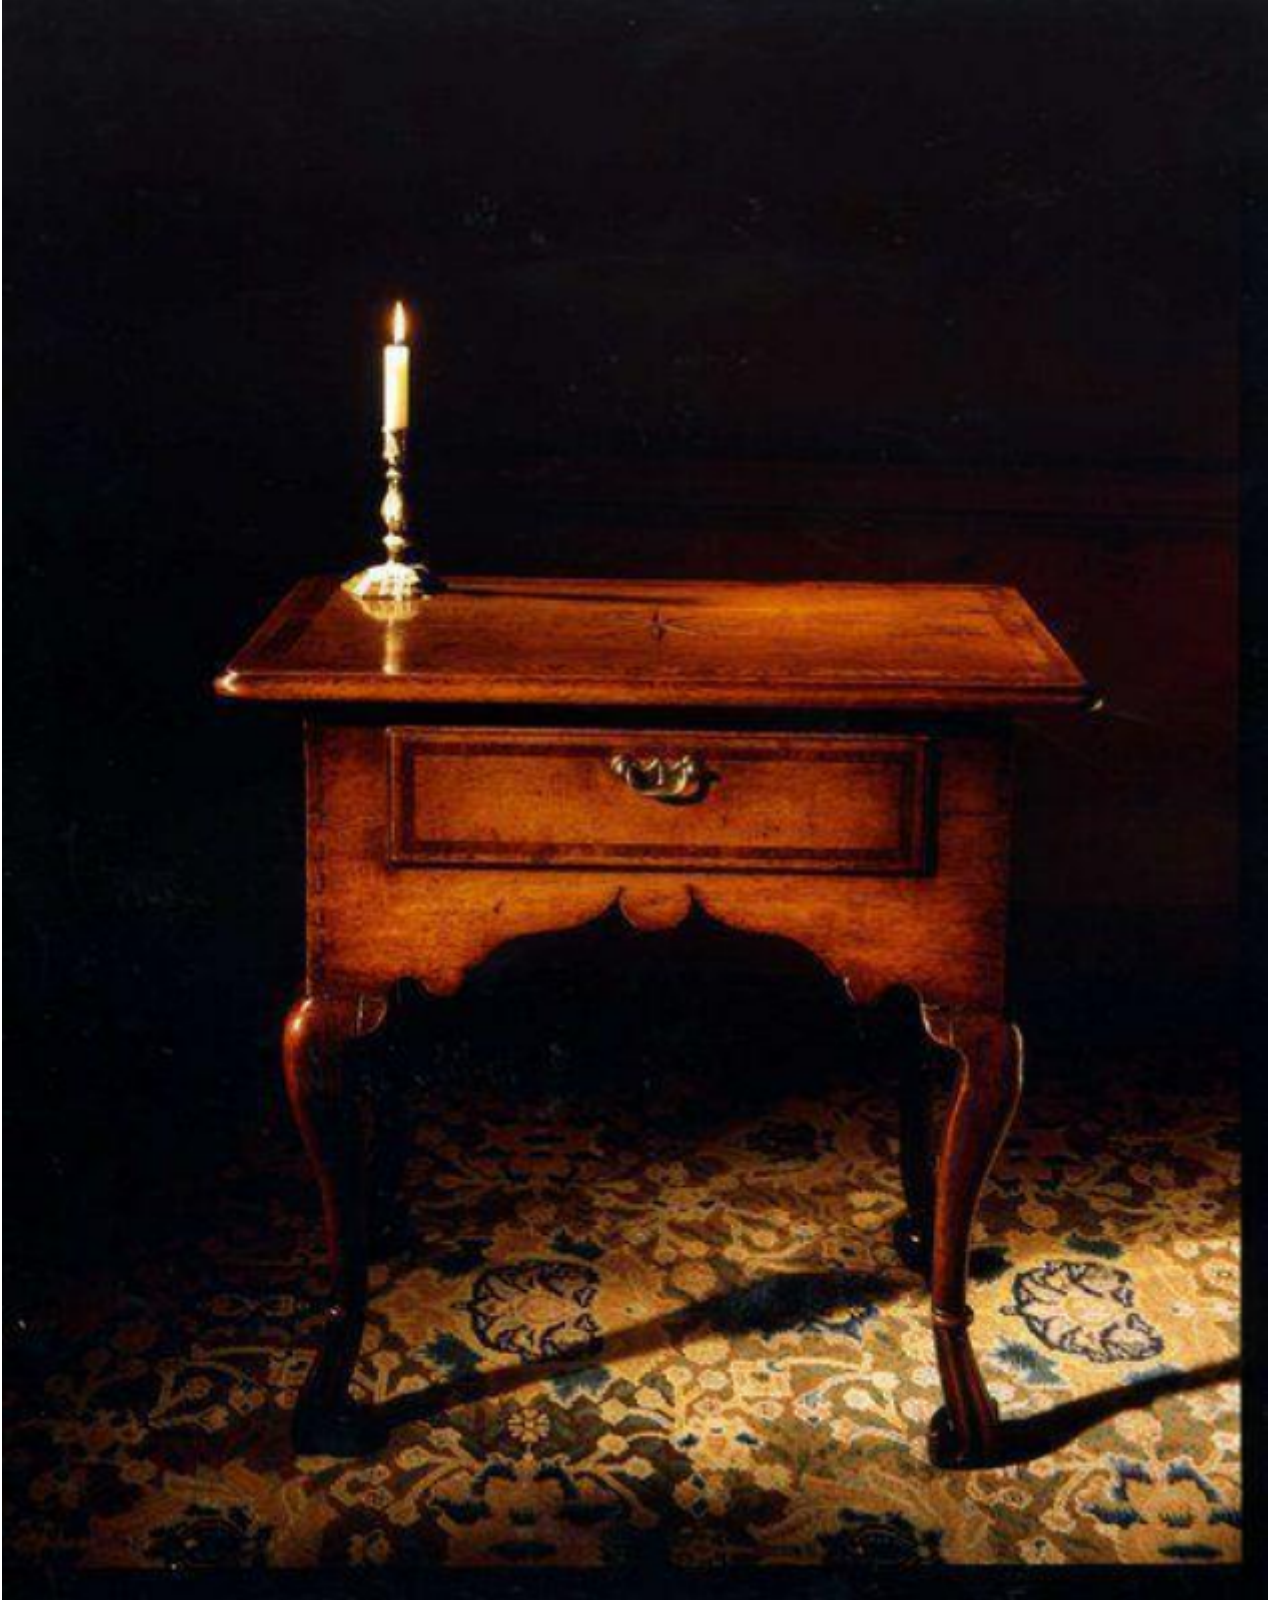

A rare, early-18th century, oak sidetable with fruitwood inlay and a starburst on braganza feet

Sold

REF: 10515

Description