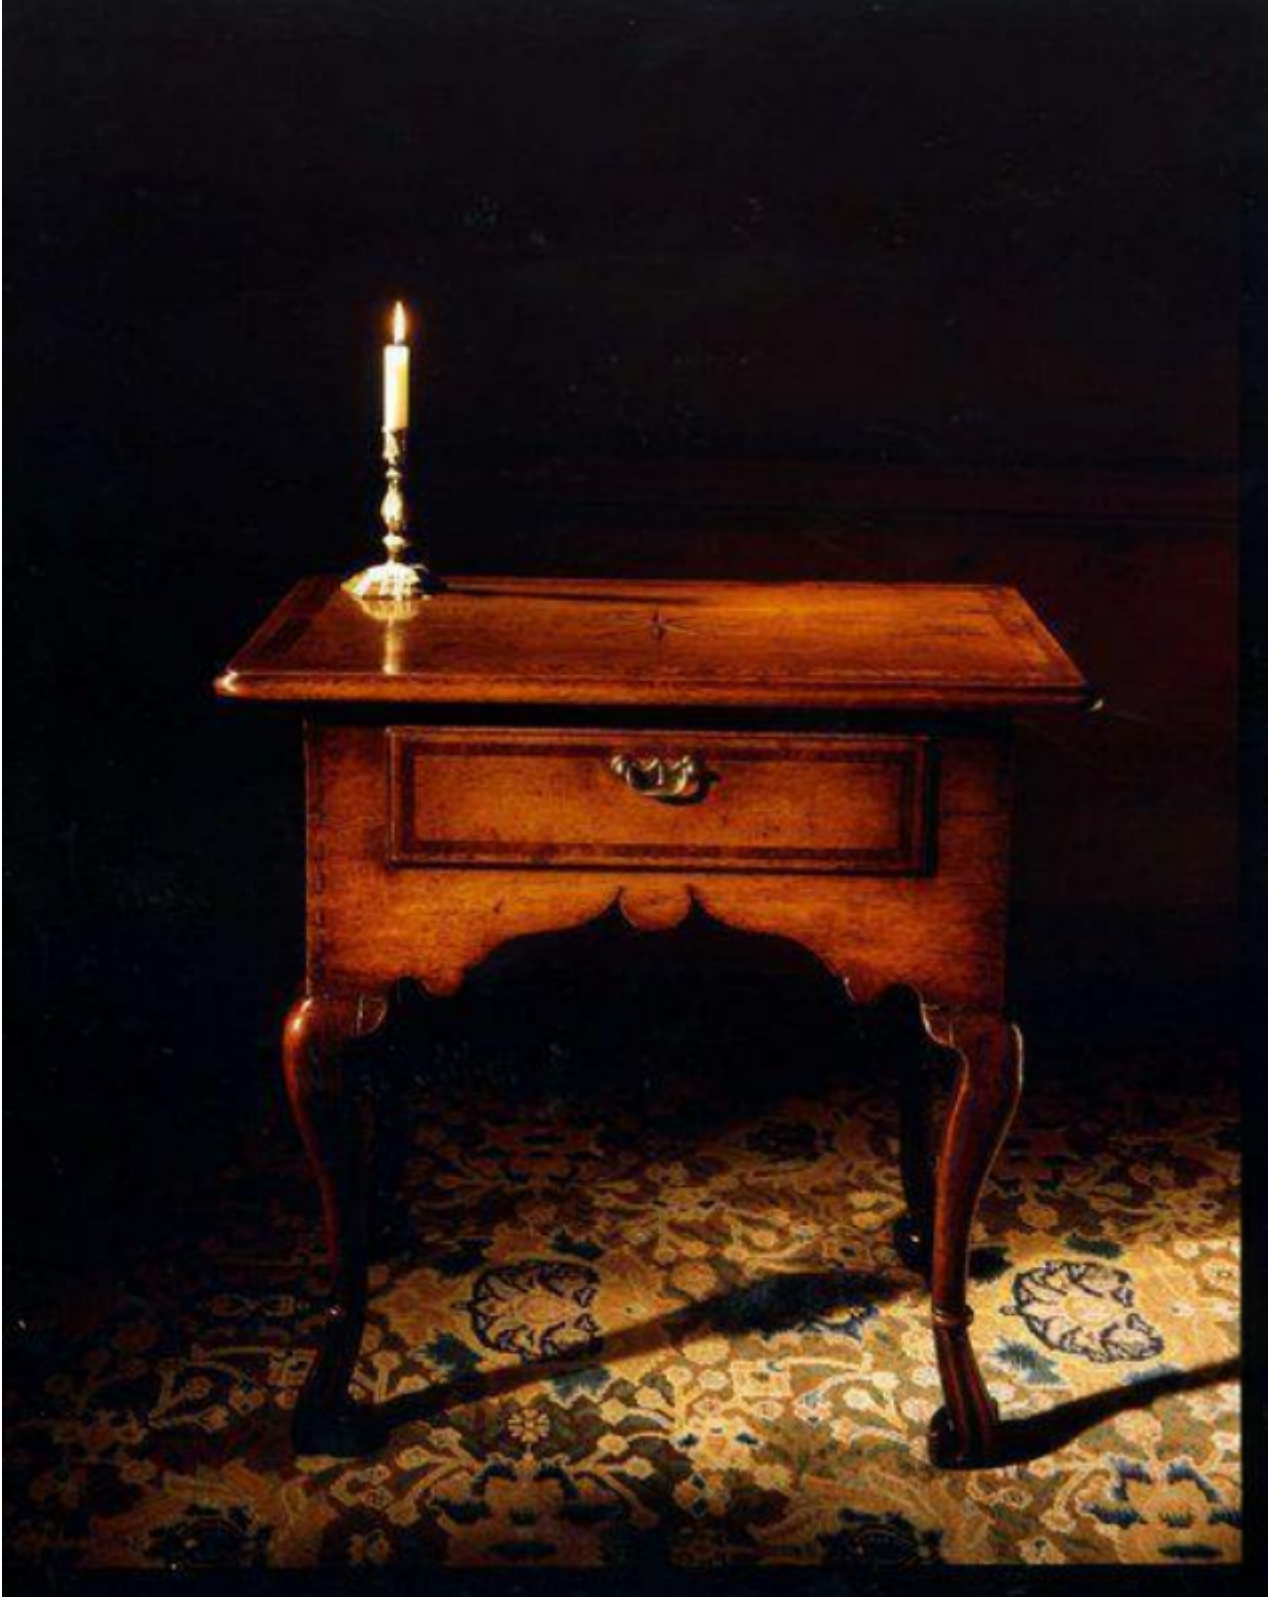

A rare, early-18th century, oak sidetable with fruitwood inlay and a starburst on braganza feet

Sold

REF: 10515

Description