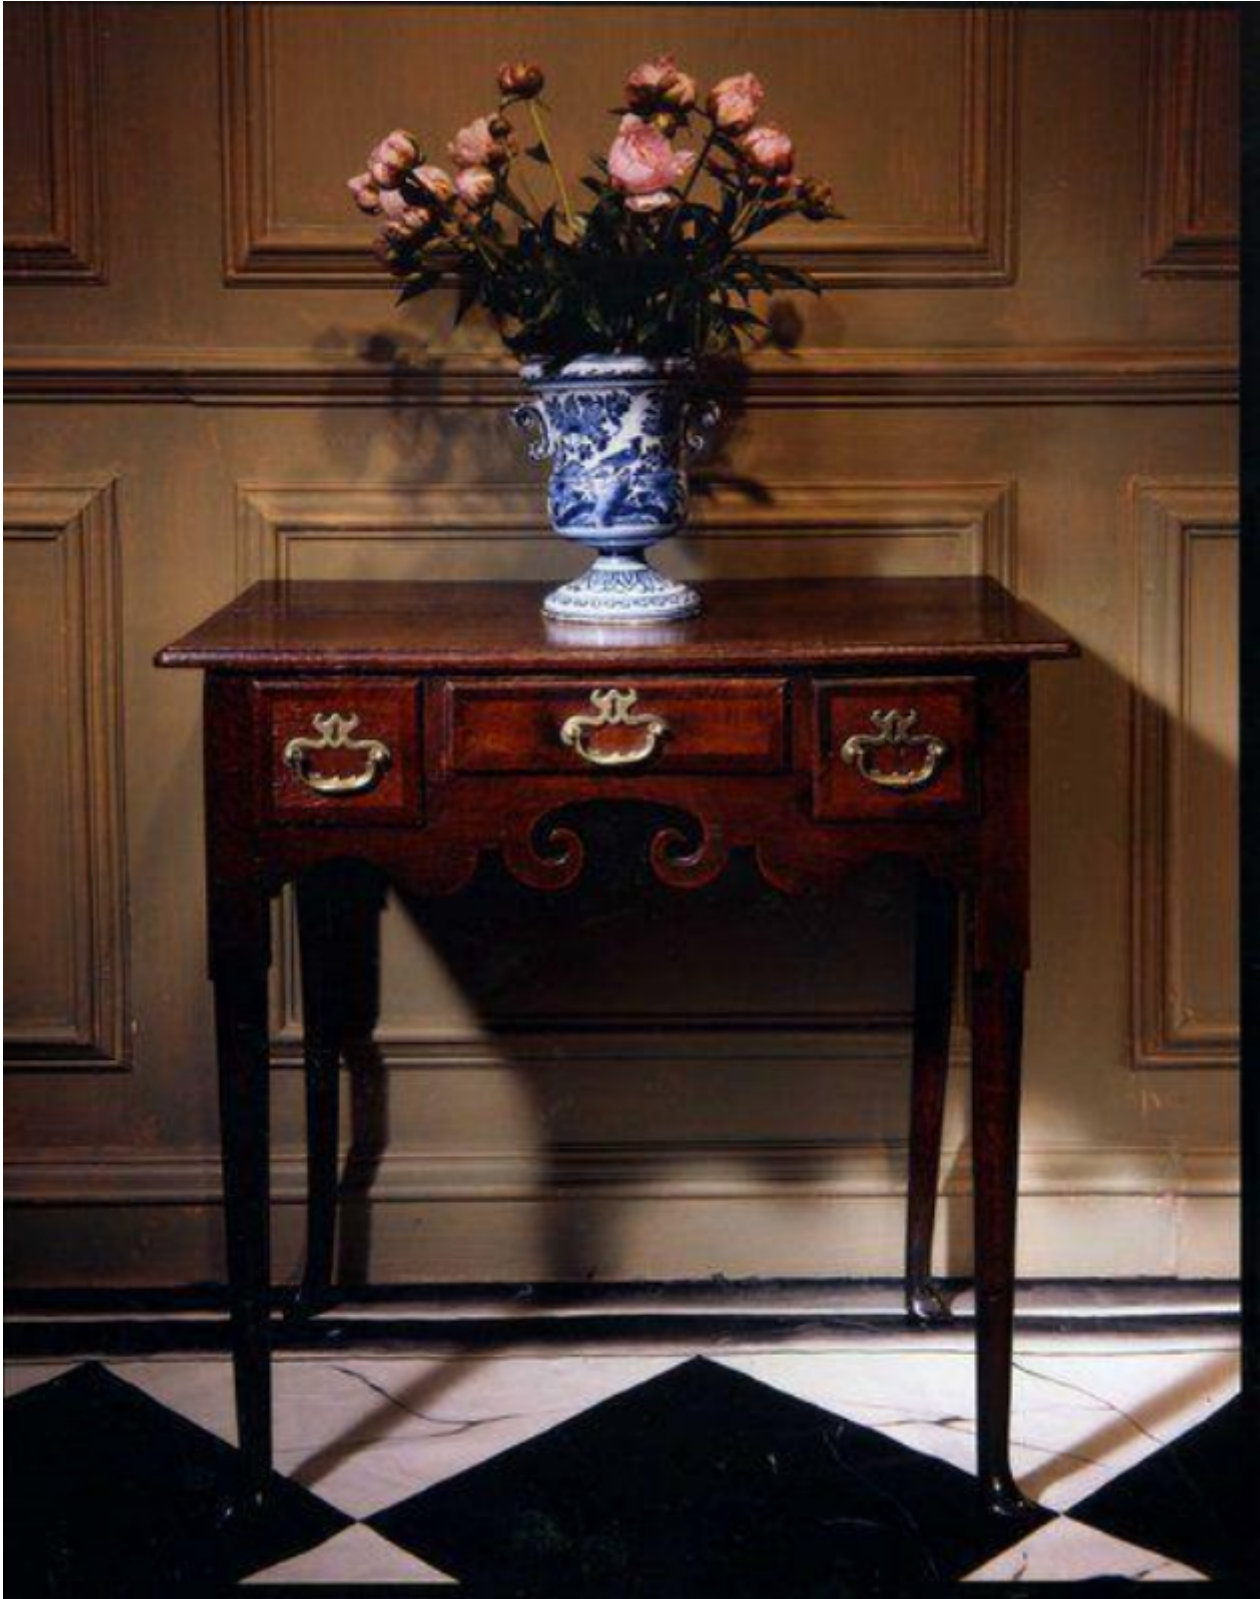

A pretty mid-18th century, oak lowboy with lappets and fruitwood inlay

Sold

REF: 10520

Description