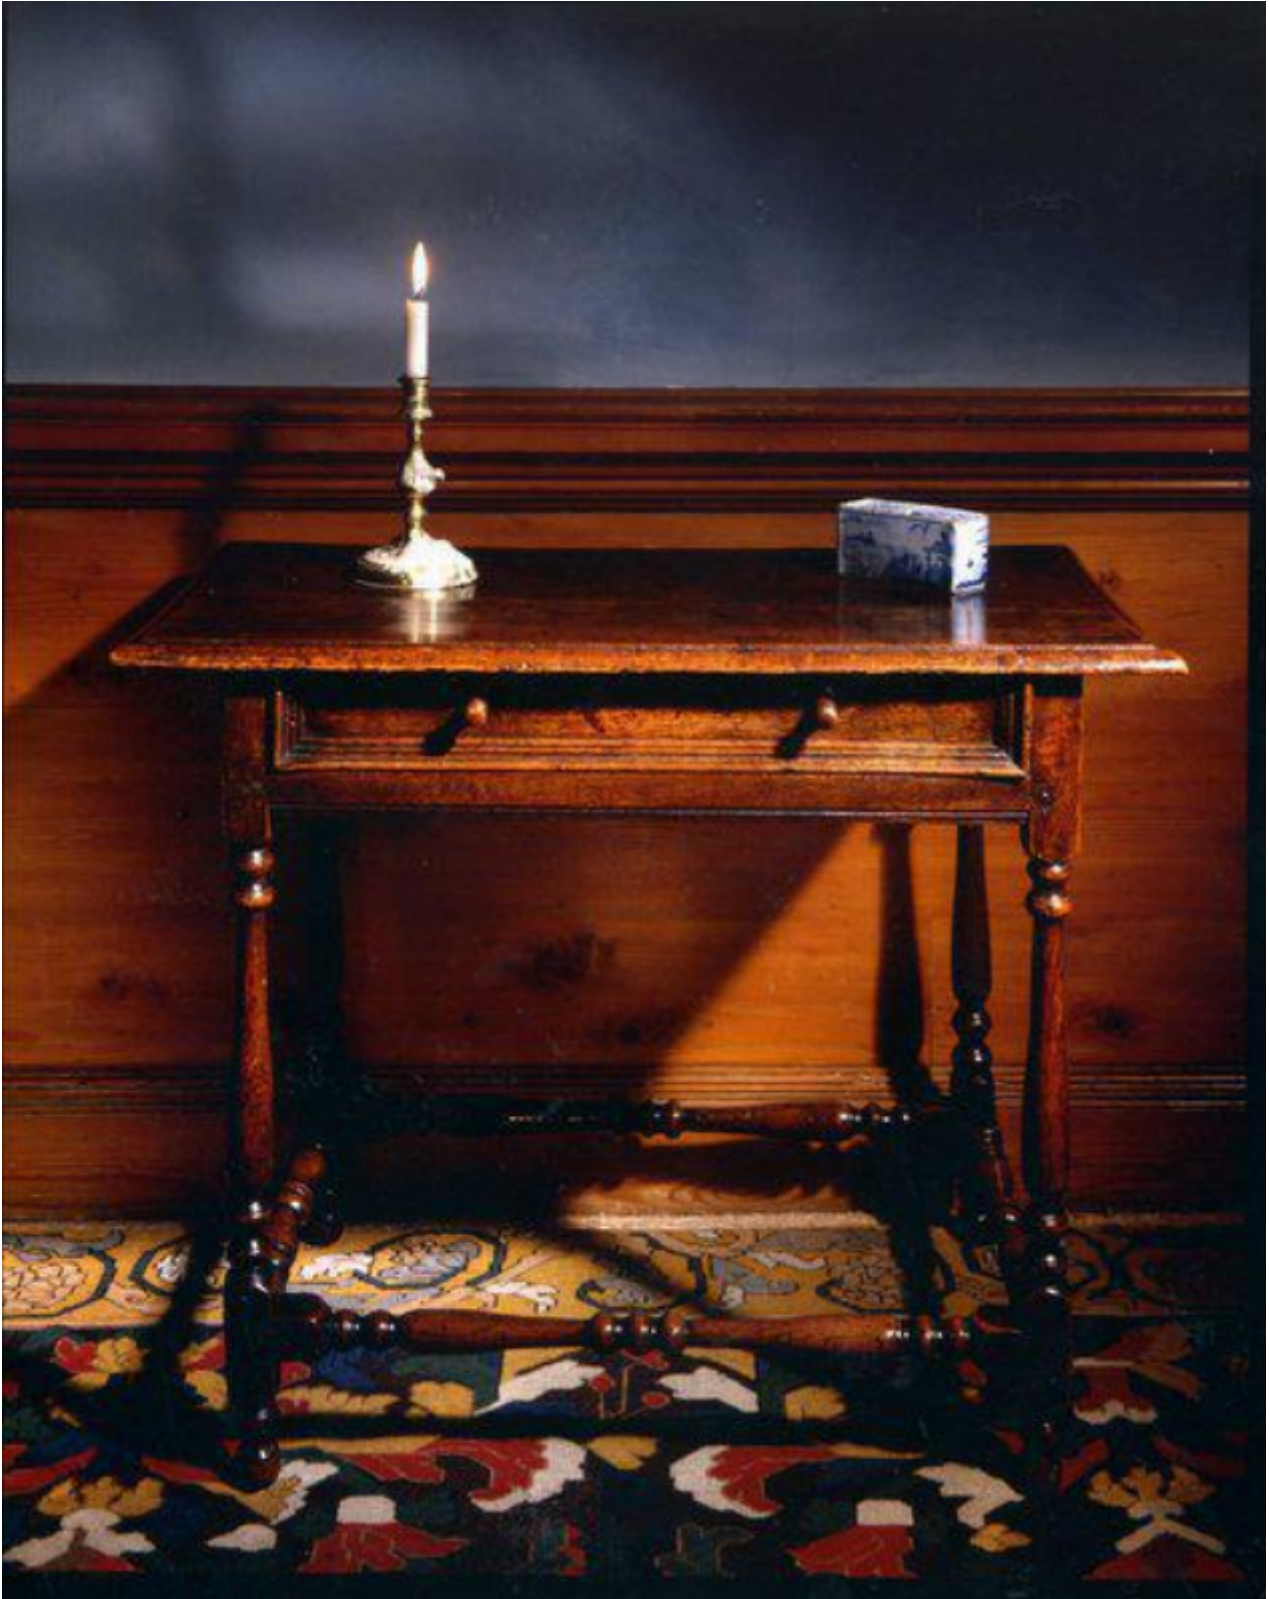

A pretty, early-18th century, oak sidetable with turned stretchers

Sold

REF: 10501

Description