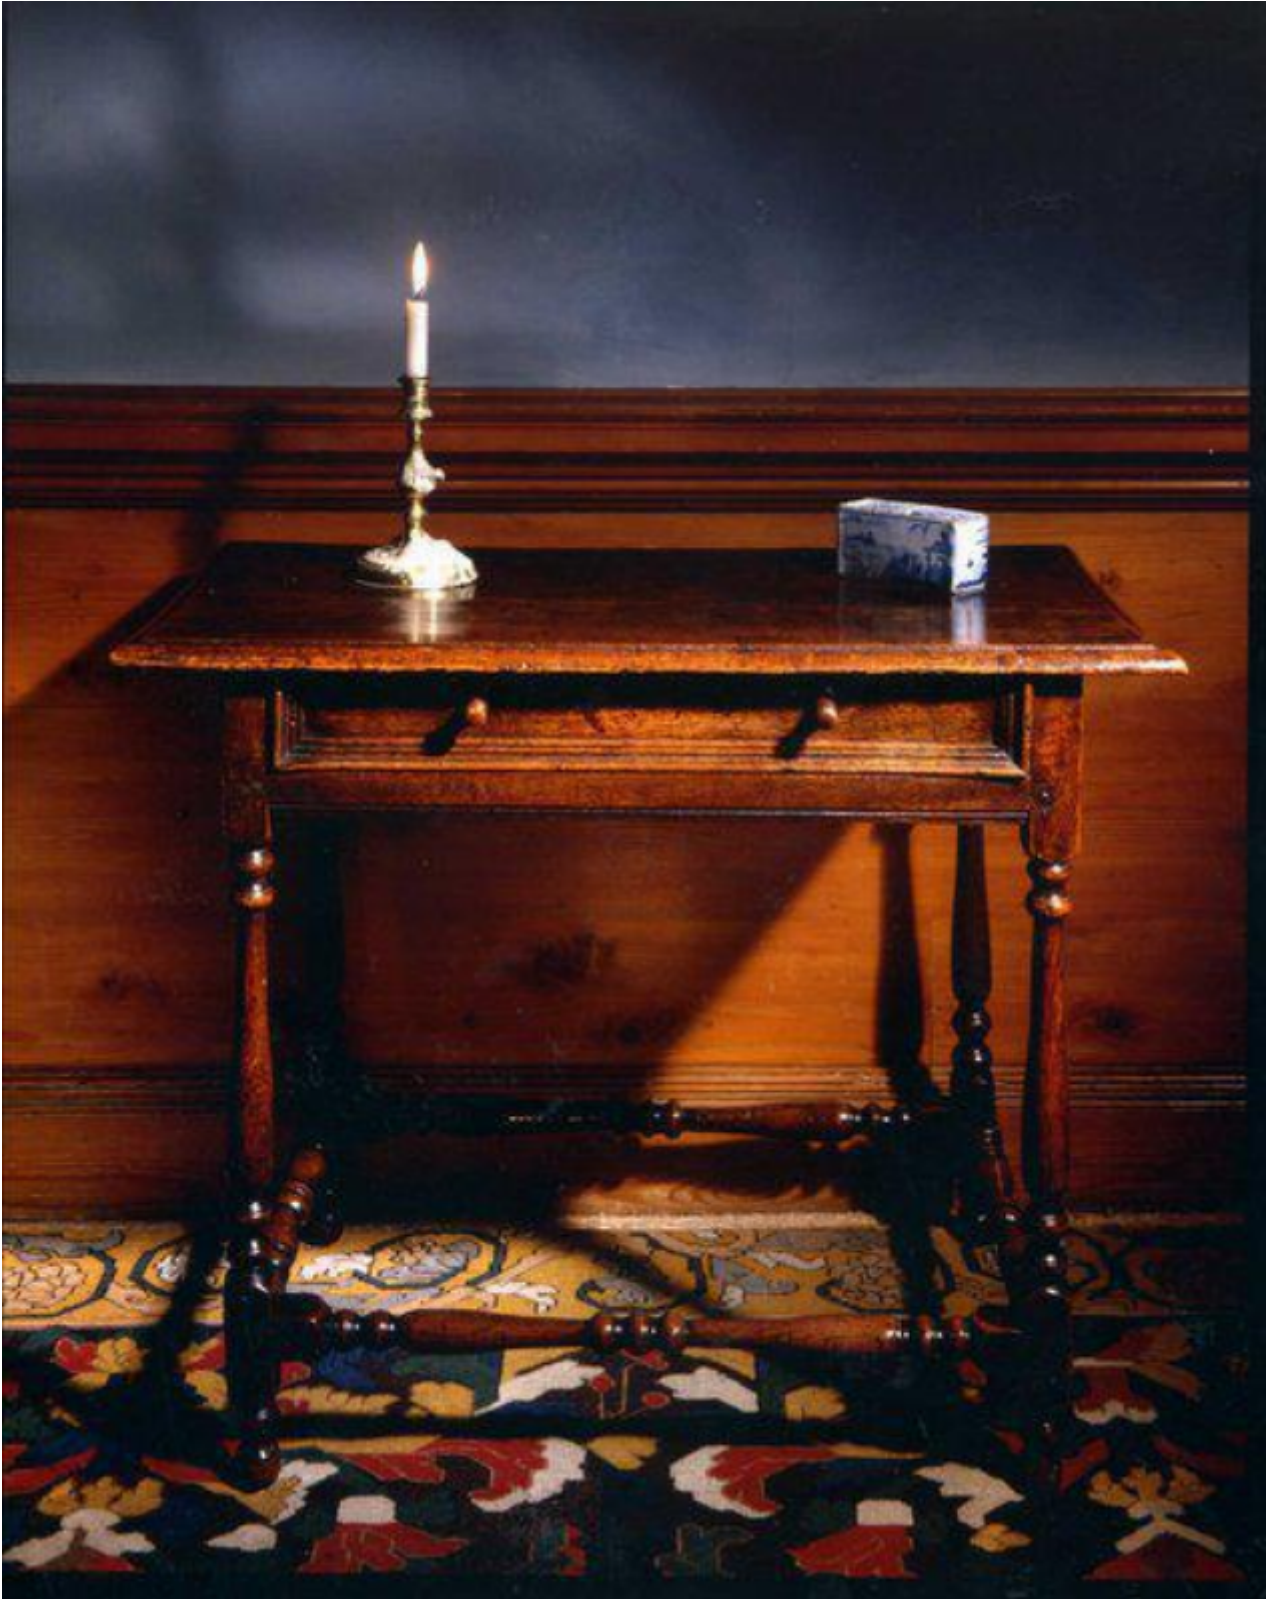

A pretty, early-18th century, oak sidetable with turned stretchers

Sold

REF: 10501