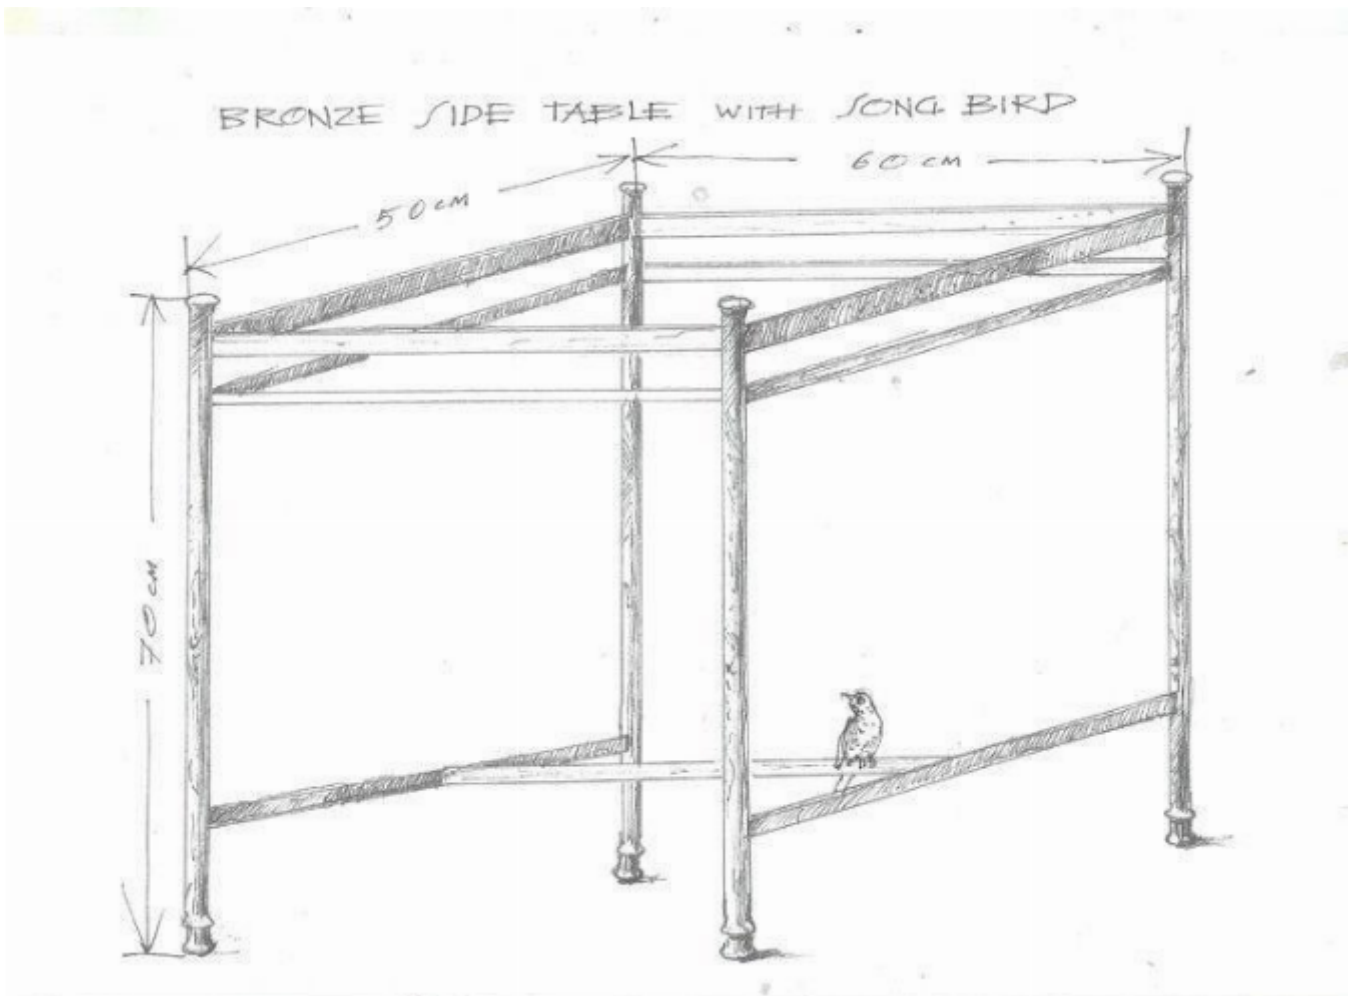

A custom-made, bronze, sidetable with songbird

Sold

REF: 11090

Description