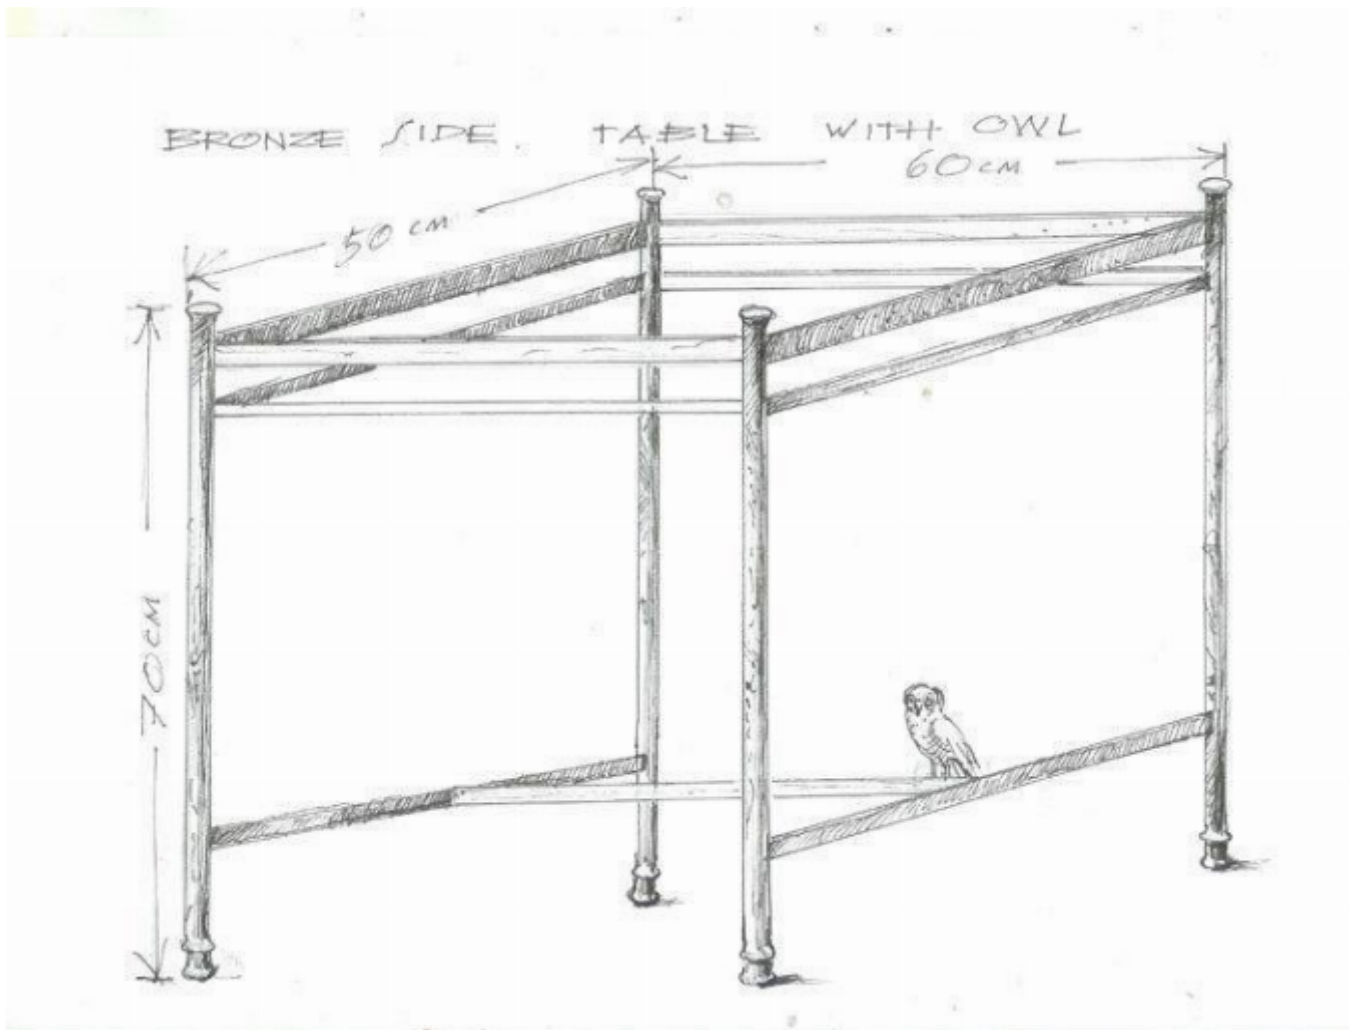

A custom-made, bronze, sidetable with owl

Sold

REF: 11089

## Description