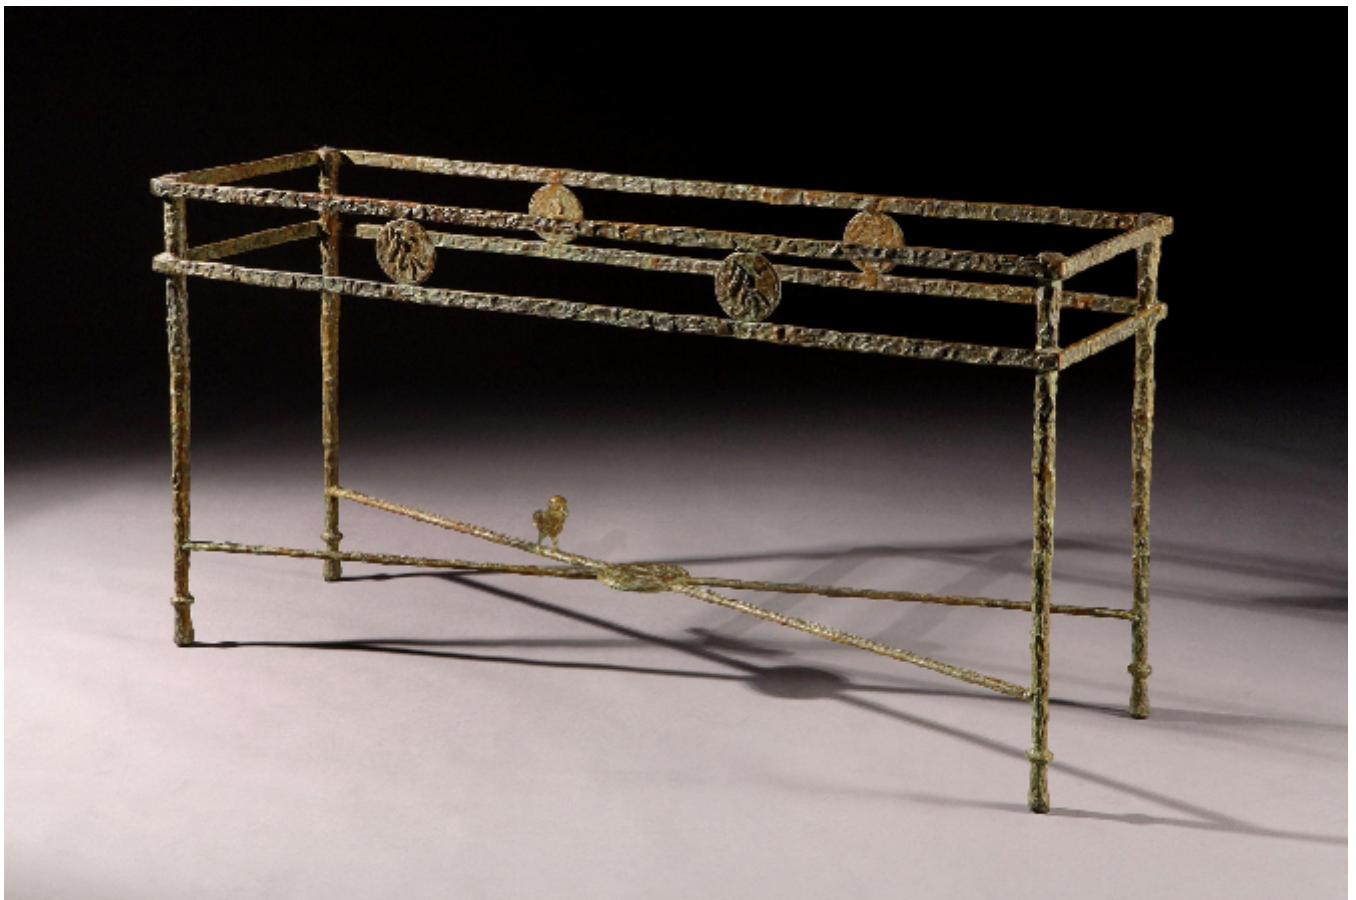

Unique, large bronze console table with songbird

Sold

REF: 10786

Height: 74 cm (29.1")

Width: 144 cm (56.7")

Depth: 44 cm (17.3")

Description