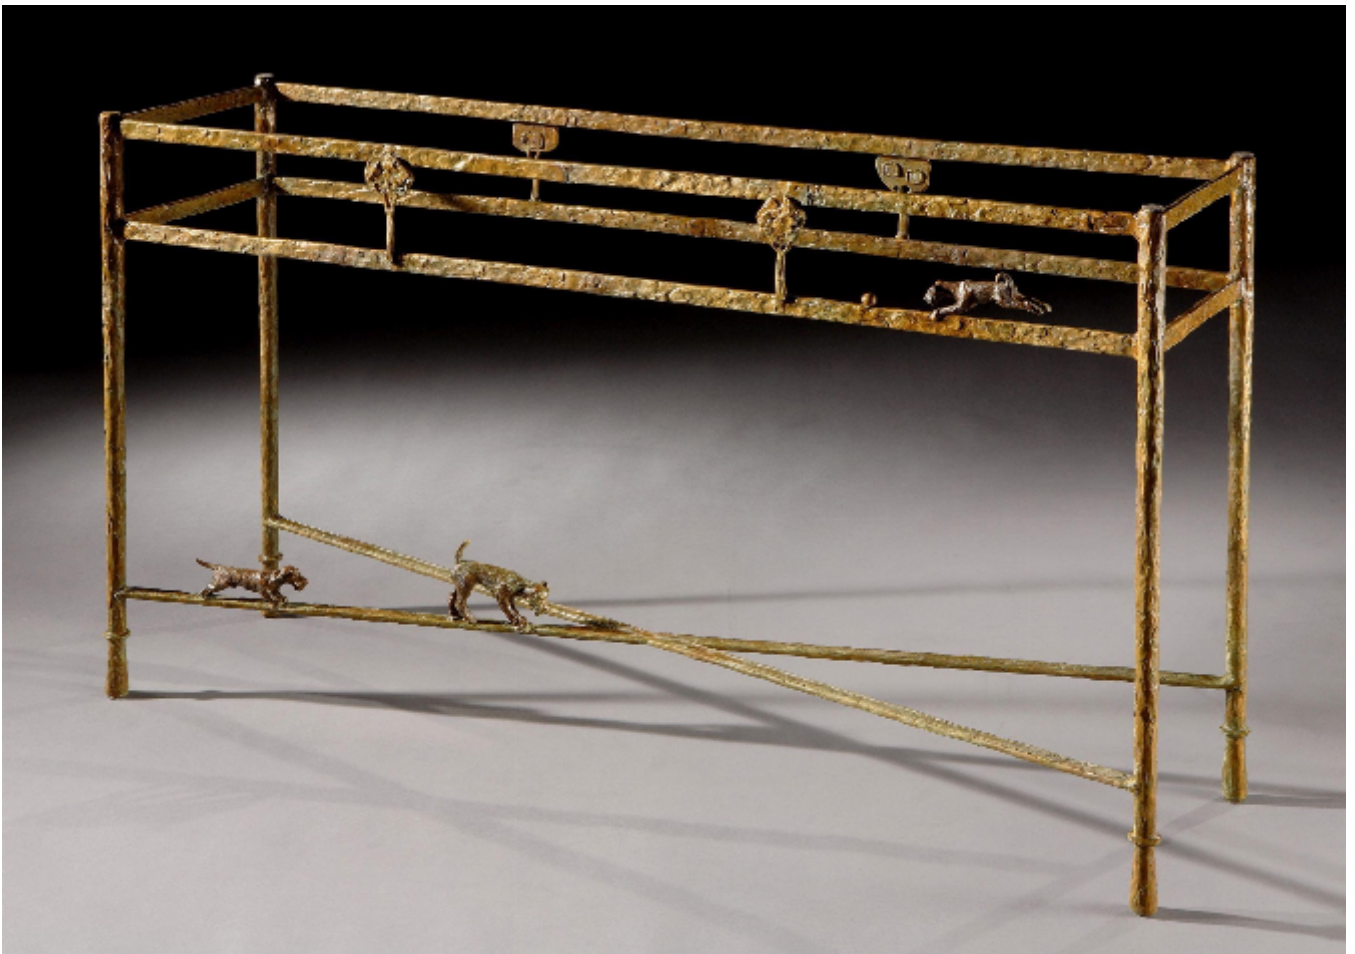

A custom made, unique, bronze, console table for an apartment in the Carlyle Hotel, NY, inspired by the Ludwig Bemelman's murals in the Bemelan's Bar

Sold

REF: 10823

Description

This console is for an apartment in Manhattan close to Central Park. It is inspired by the Bemelman's murals and the client's own dogs