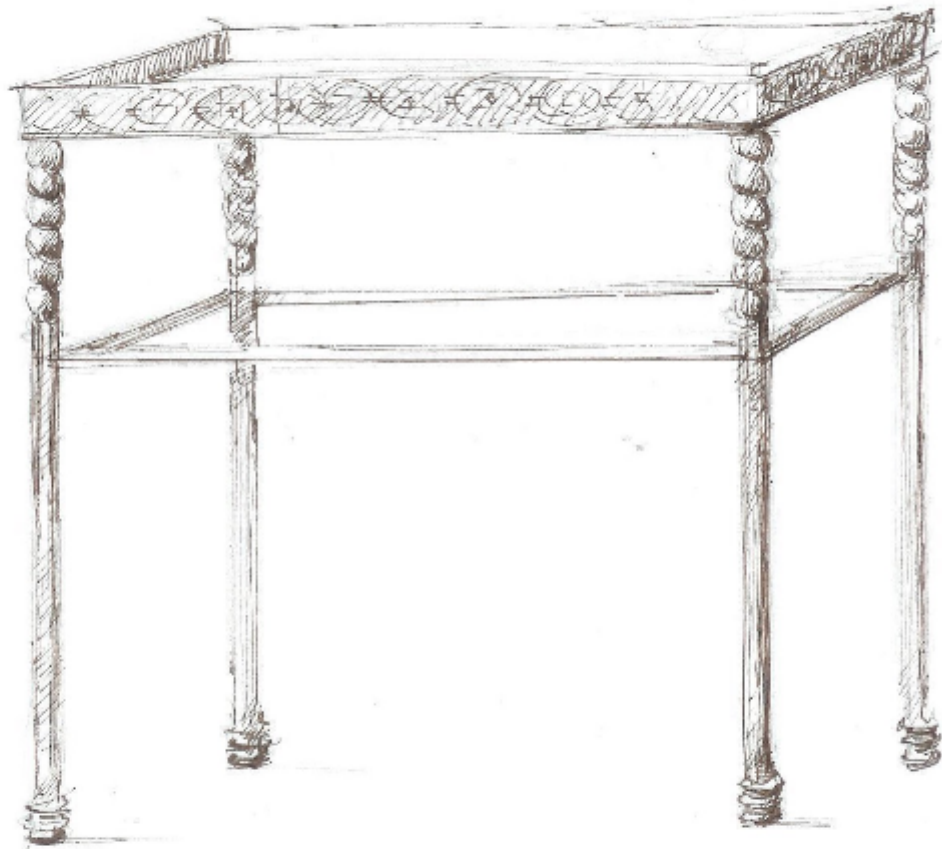

A custom-made, bronze stand or console

Sold

STAND FOR WALNUT & TORTOISESHELL CABINET

REF: 11069

Description