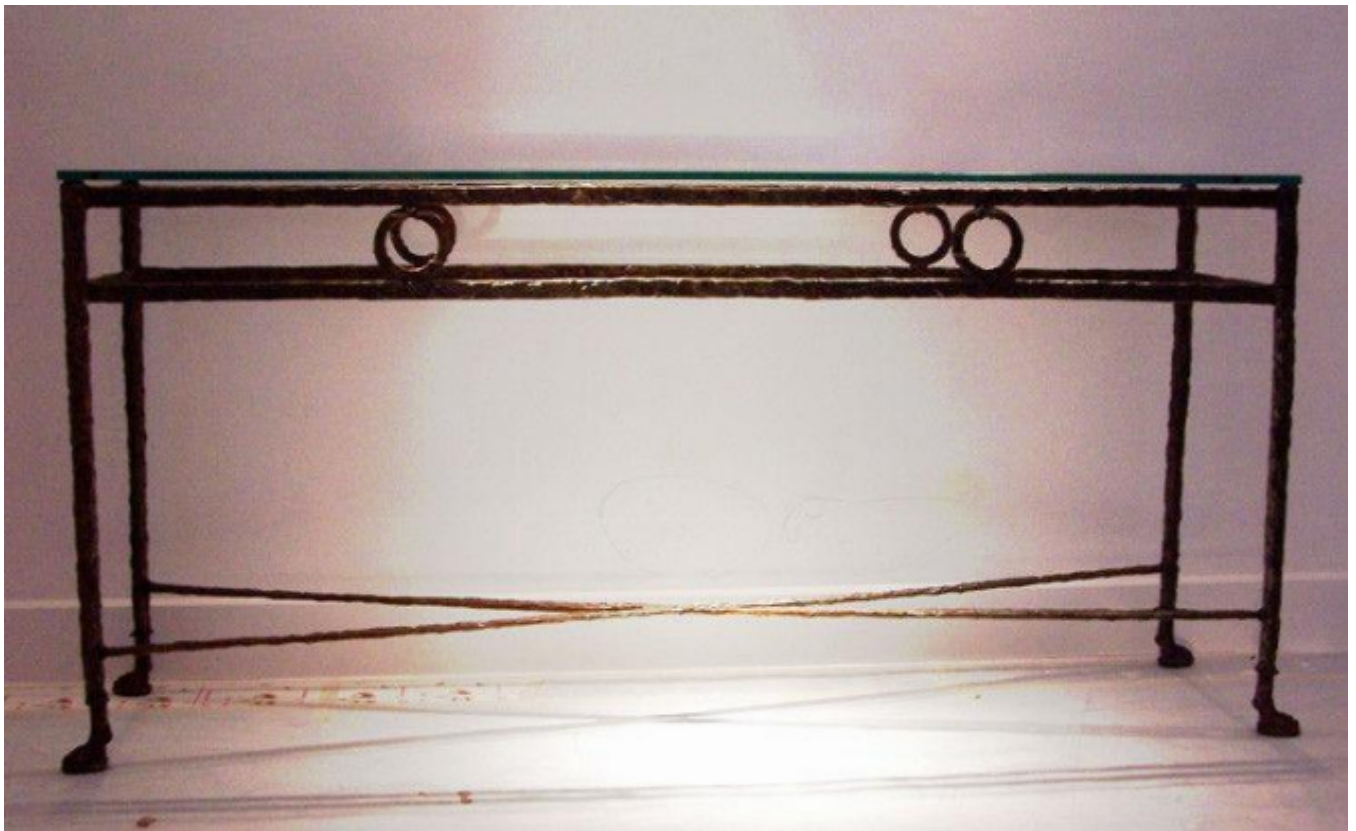

A custom-made, bronze, console with disc frieze

Sold

REF: 11071