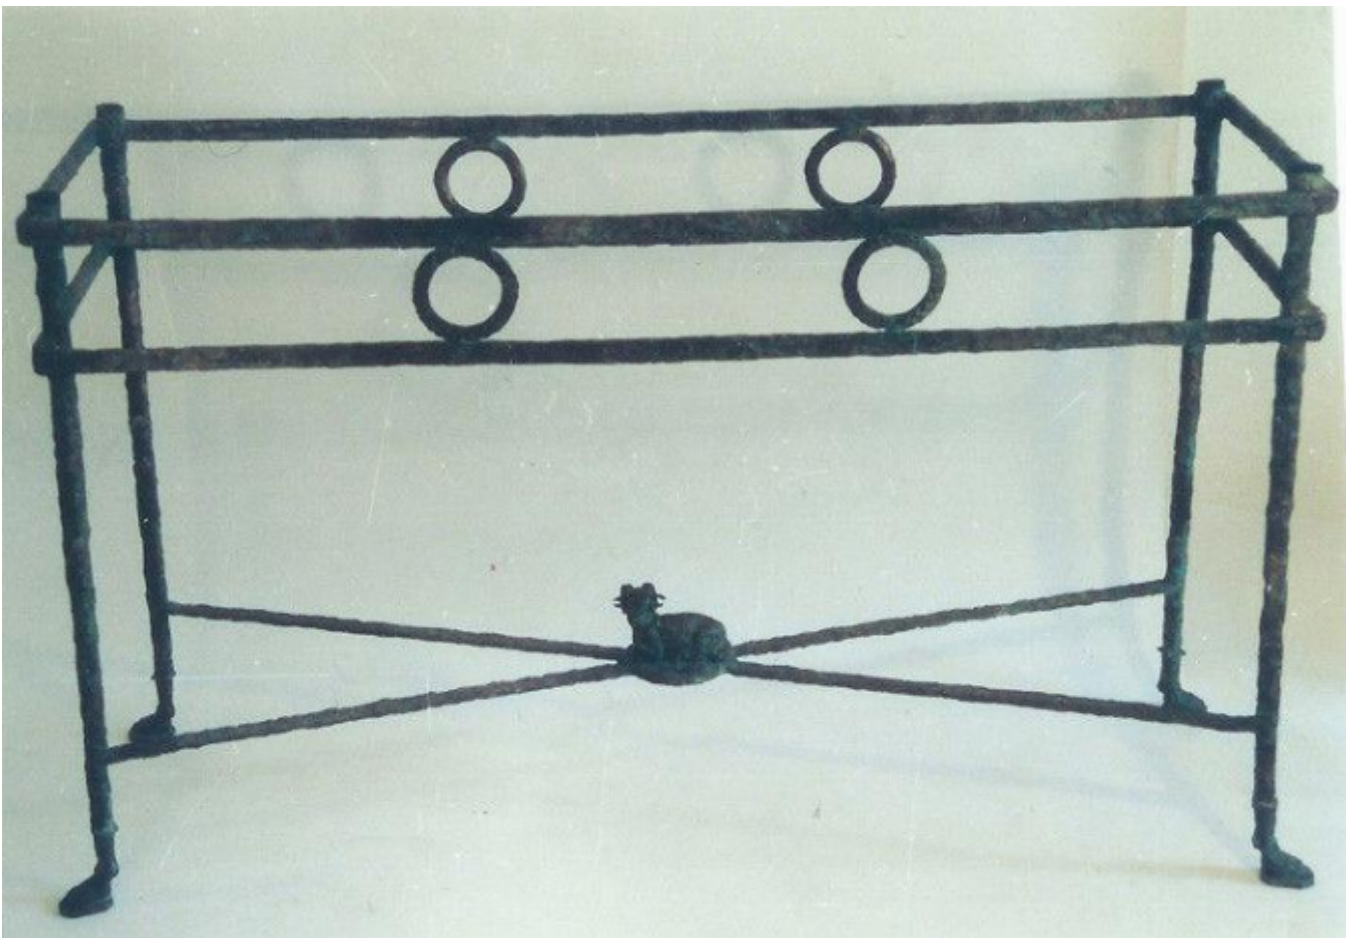

A custom-made, bronze, console table with ram

Sold

REF: 11075

## Description