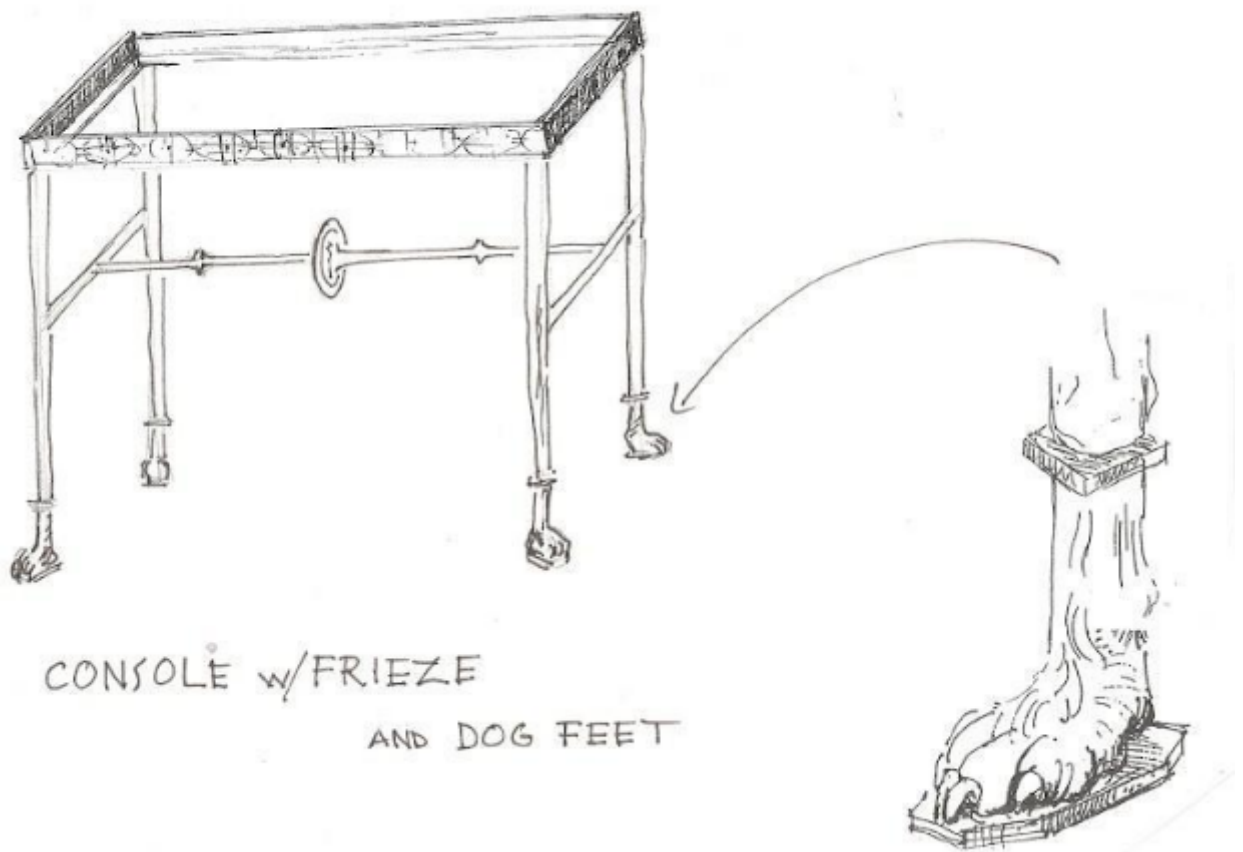

A custom-made, bronze, console table with dog feet

Sold

REF: 11070

## Description