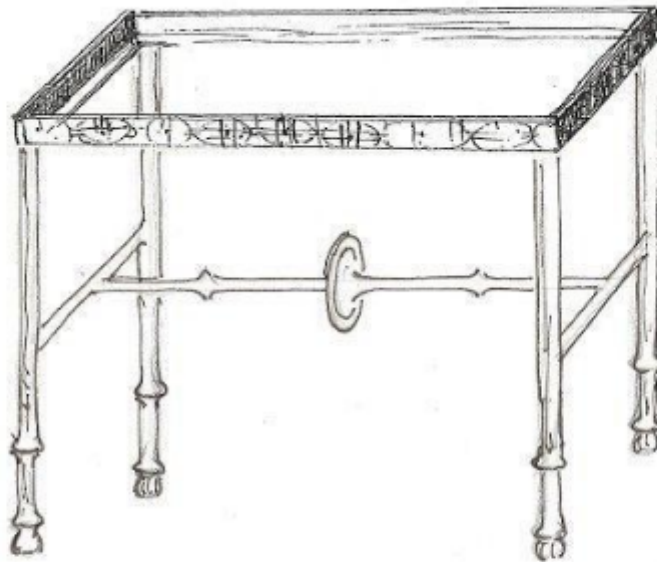

A custom-made, bronze, console table with classical frieze (2015)

Sold

FRIEZE 1

REF: 11062

## Description