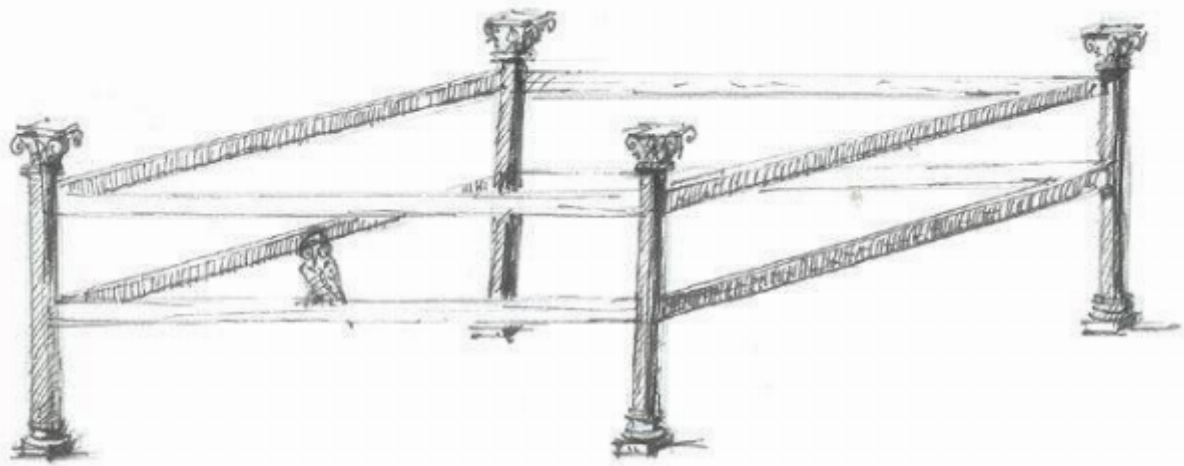

A custom-made, steel and bronze, low table with owl

Sold

STEEL AND BRONZE SALON TABLE
WITH OWL

REF: 11067

Description