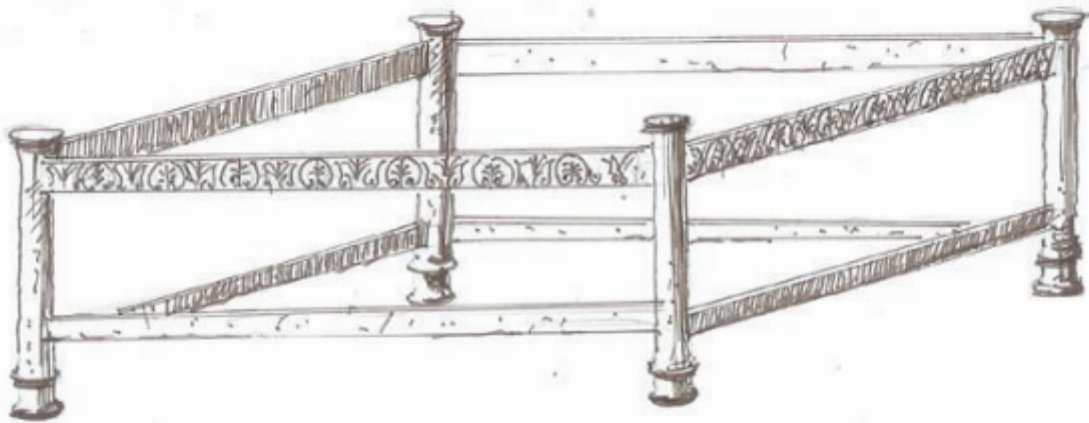

A custom-made, bronze, low table for freestanding top with classical
freize

Sold

SALON TABLE WITH RELIEF

REF: 11066

Description