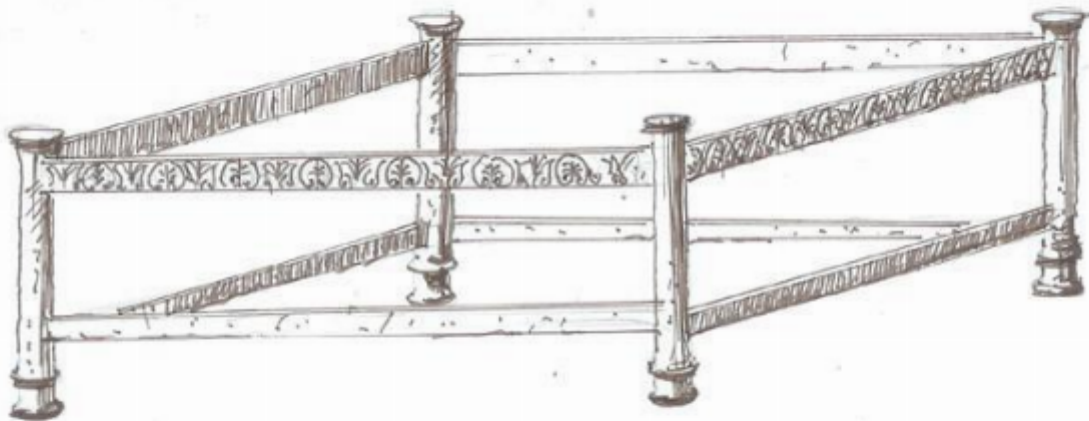

A custom-made, bronze, low table for freestanding top with classical  
freize

Sold

SALON TABLE WITH RELIEF

REF: 11066

## Description