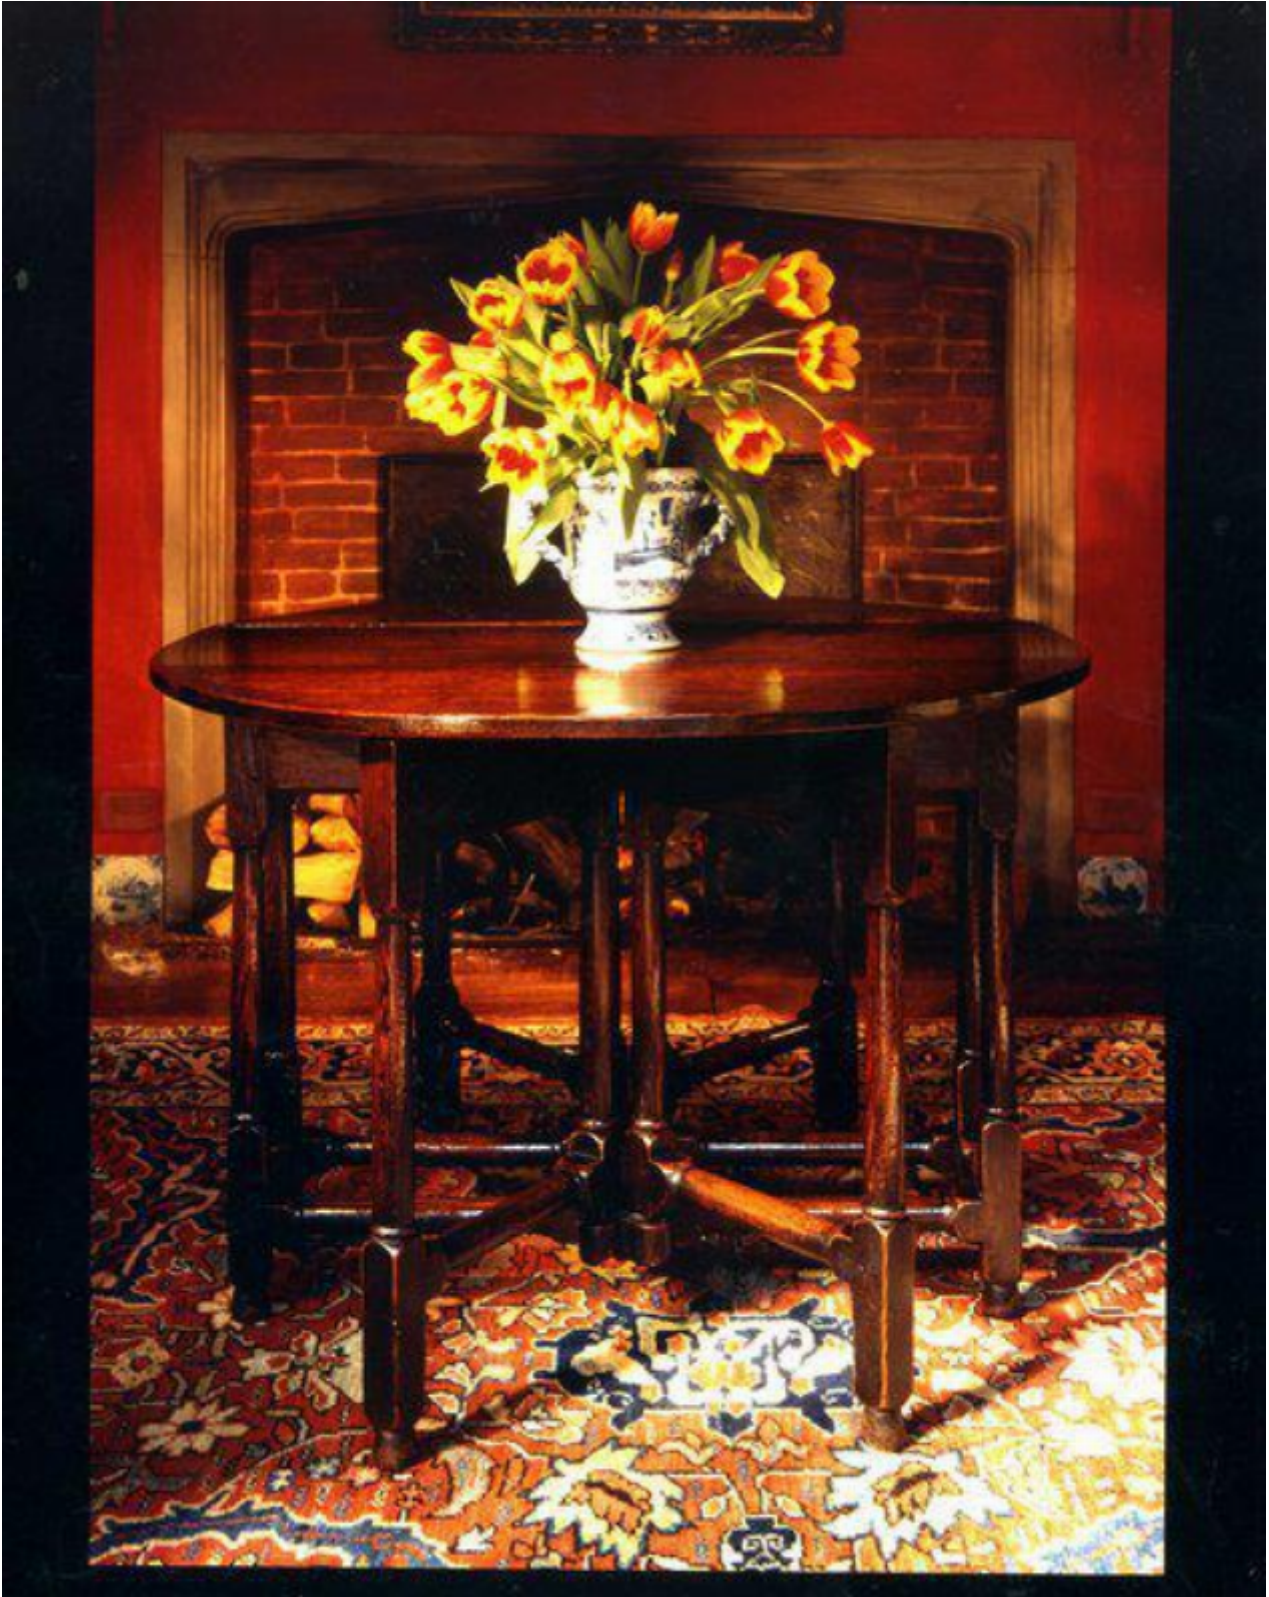

A rare Queen Anne joined oak double gateleg centre table

Sold

REF: 10383

Height: 73 cm (28.7")

Width: 105 cm (41.3")

Depth: 38 cm (15")

Description

Plank top in three sections, with plain frieze. Standing on gun-barrel turned legs, joined by gun-barrel turned stretchers. Excellent colour and patination. In rare original condition. English, circa 1710.