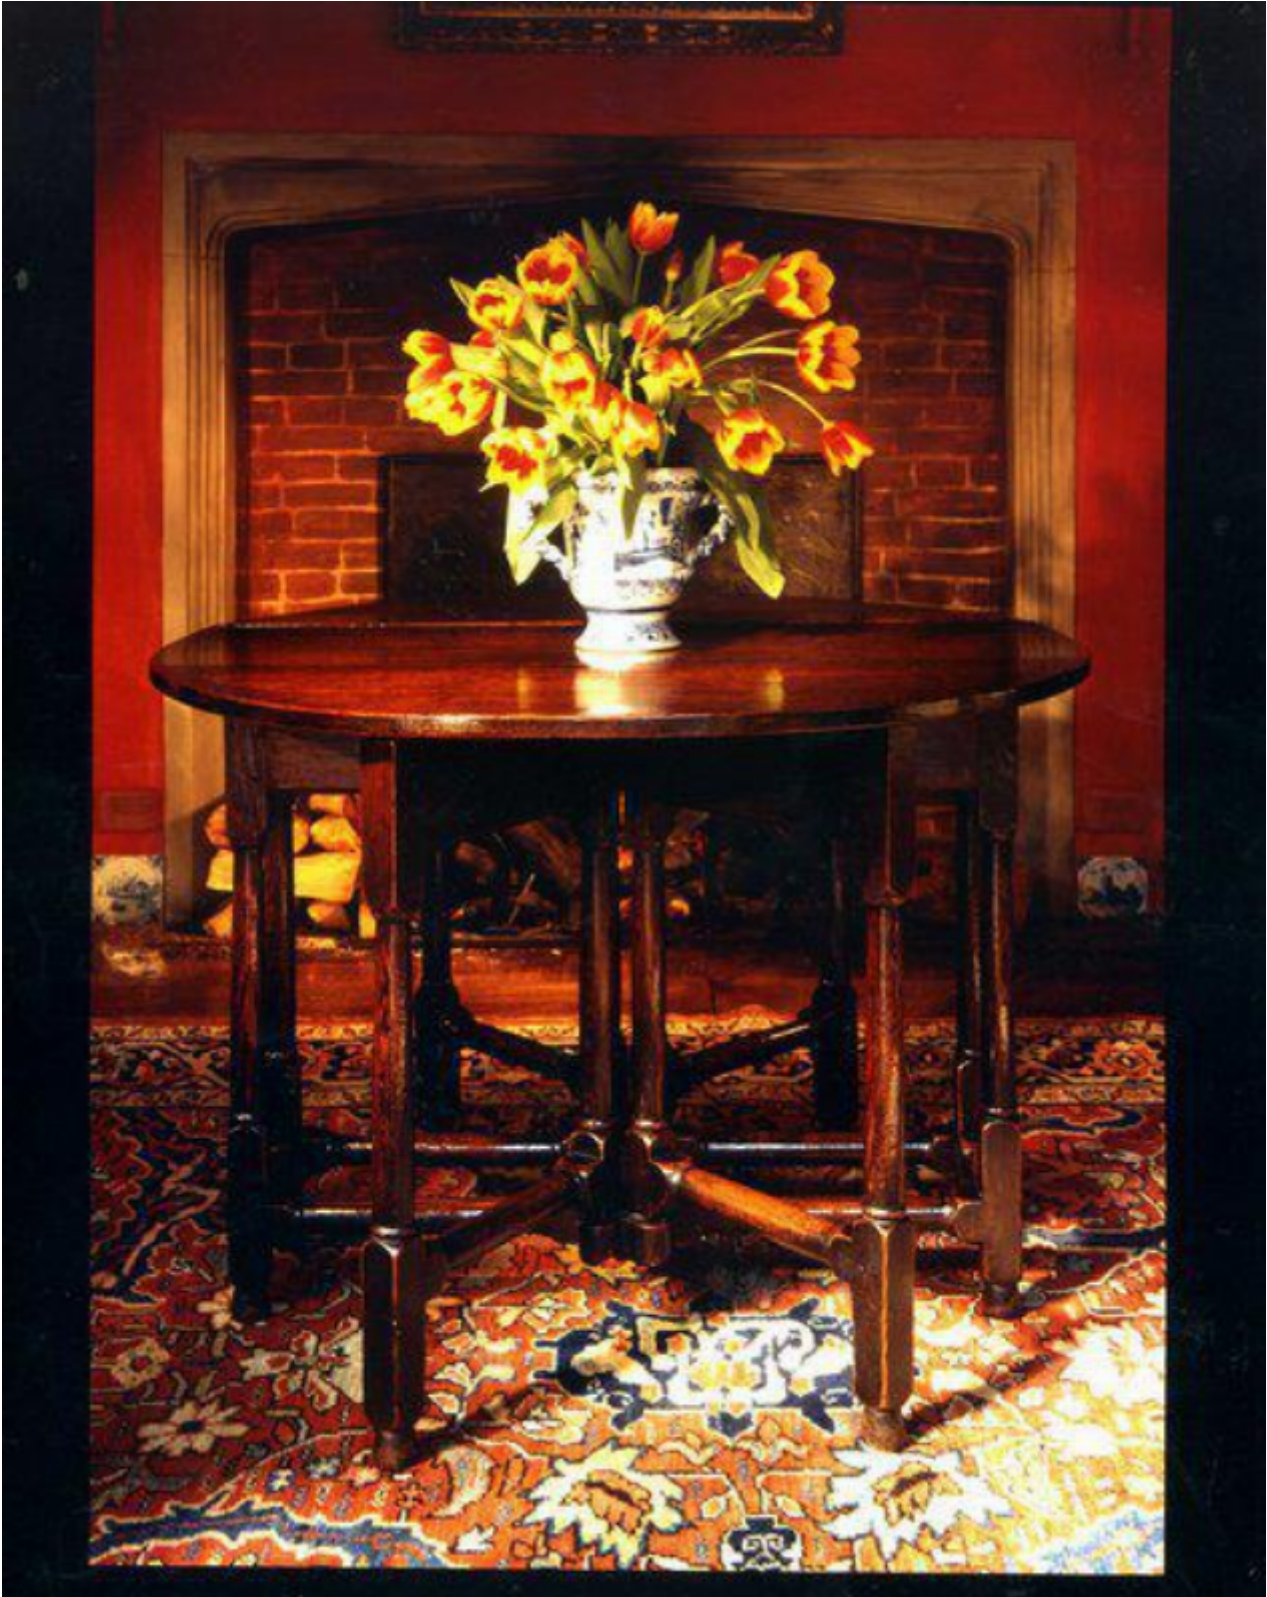

A rare Queen Anne joined oak double gateleg centre table

Sold

REF: 10383

Height: 73 cm (28.7")

Width: 105 cm (41.3")

Depth: 38 cm (15")

Description

Plank top in three sections, with plain frieze. Standing on gun-barrel turned legs, joined by gun-barrel turned stretchers. Excellent colour and patination. In rare original condition. English, circa 1710.