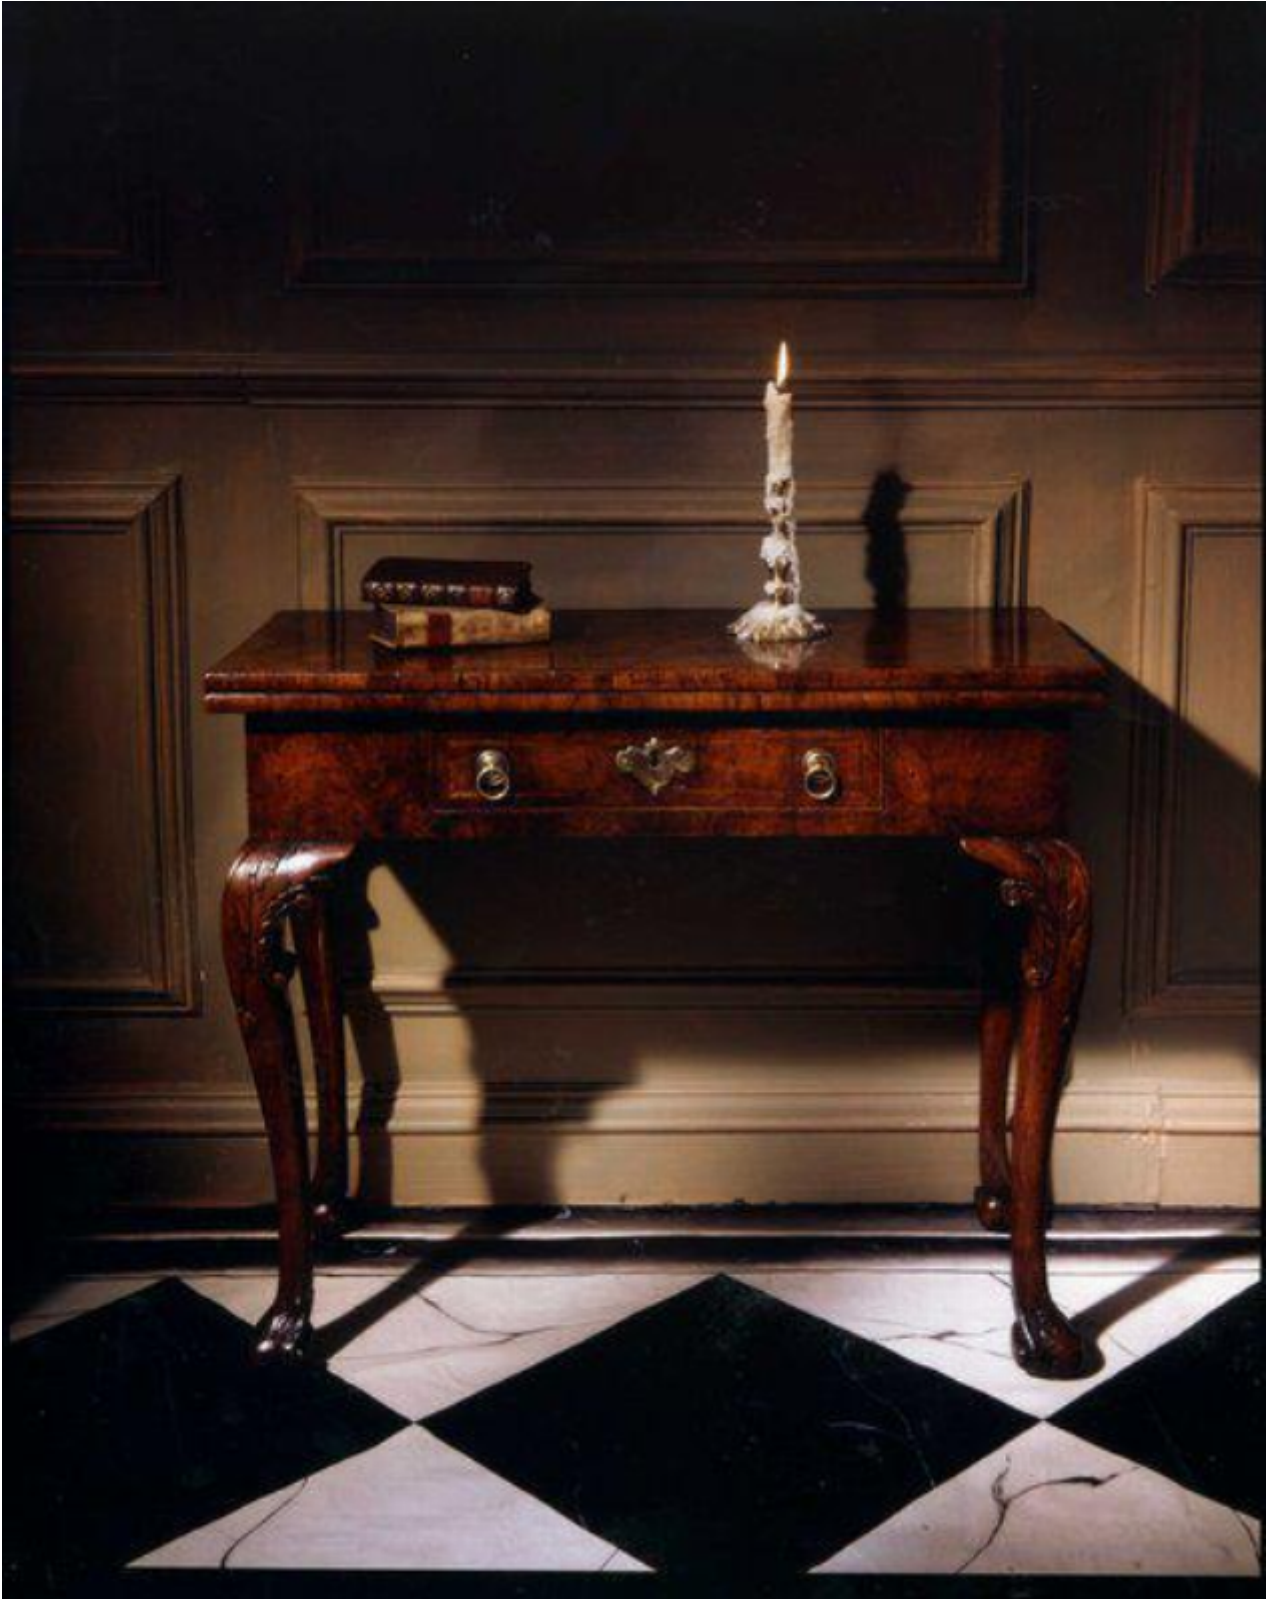

A rare, mid-18th century, walnut-veneered card table

Sold

REF: 10506

Height: 71 cm (28")

Width: 84 cm (33.1")

Depth: 39 cm (15.4")

Description

The fold-over, plank top veneered in four sections with a crossbanded and herringbone border. The top flap supported by a swing, gateleg, hinged to the back framework. The interior revealing original hinges, corner wells and replaced baize. The frieze with a single drawer with a crossbanded and herringbone border and faced with a cockbead moulding. Original lock, escutcheon and replaced handles. The knees carved with anthacus leaves with a frilled 'c' scroll on either side and one leg with a small patch. The braganza-shaped feet, carved with anthacus leaves back and front, with some repairs. The carcass oak and pine with some renewed glue blocks. Excellent colour and patina. English, second quarter of the 18th century. 50581091.