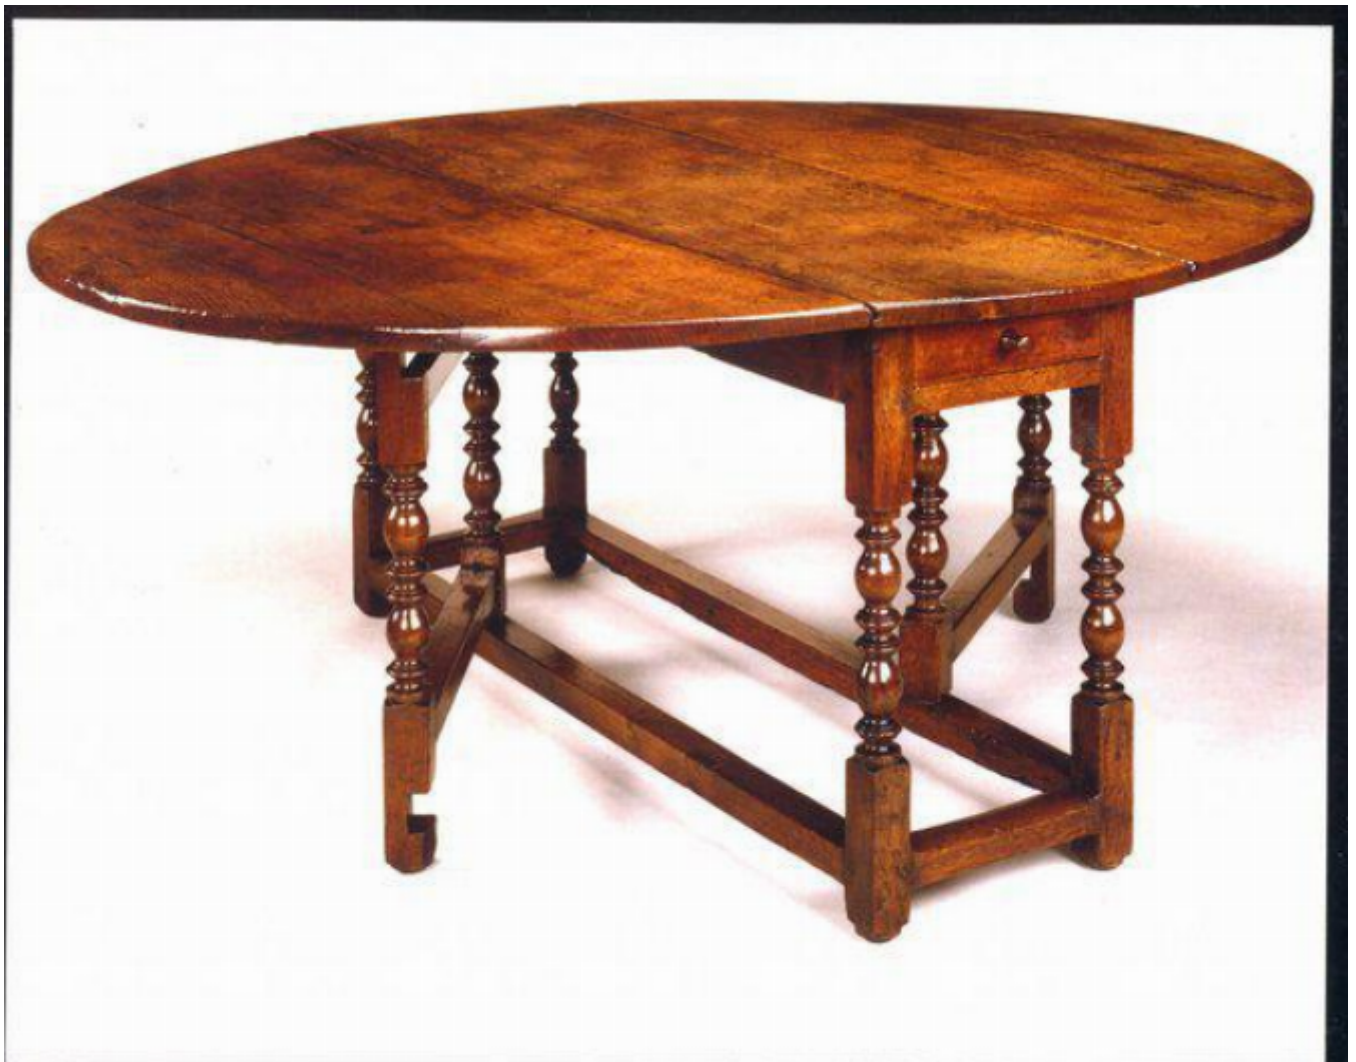

A rare, large, late-17th century, 10 seater, oak, gateleg table

Sold

REF: 10488

Height: 74 cm (29.1")

Width: 149 cm (58.7")

Depth: 181 cm (71.3")

Description

THICK OVAL TWIN-FLAP PLANK TOP WITH REPLACED HINGES ON ONE UNDERSIDE AND LATER HINGES ON THE OTHER. SINGLE FRIEZE DRAWERS AT EACH END. STANDING ON BALL AND FILLET TURNED LEGS JOINED BY SQUARE STRETCHERS. EXCELLENT ORIGINAL COLOUR AND PATINATION. ENGLISH, CIRCA 1690.