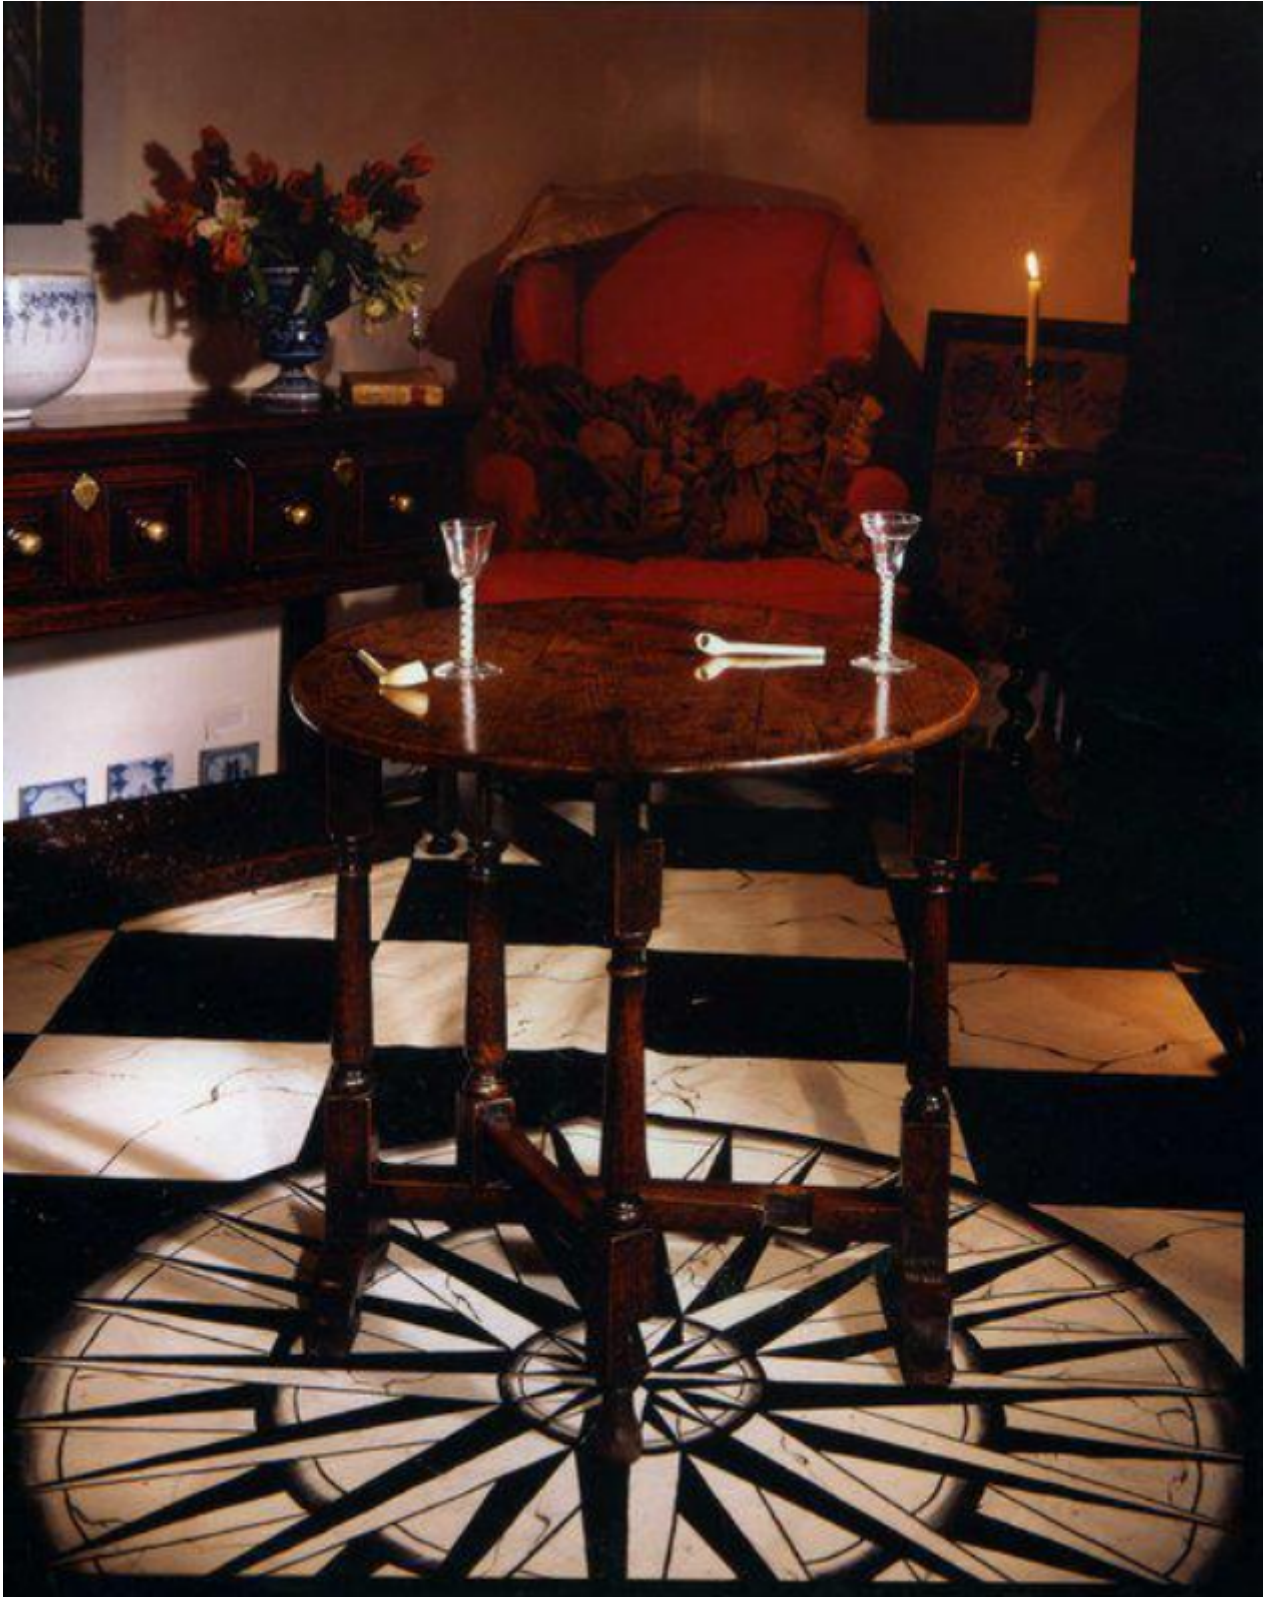

A good, mid-18th century, oak, gateleg, coaching, table

Sold

REF: 10492

Height: 69 cm (27.2")

Width: 32 cm (12.6")

Depth: 28 cm (11")

Description

The oval, plank, tilt-top in three sections, supported by later, period, hinges and re-inforcements. The base with turned legs and single-gate standing on a trestle base. Excellent original colour and patina. English, first quarter of the 18th century. 61081121