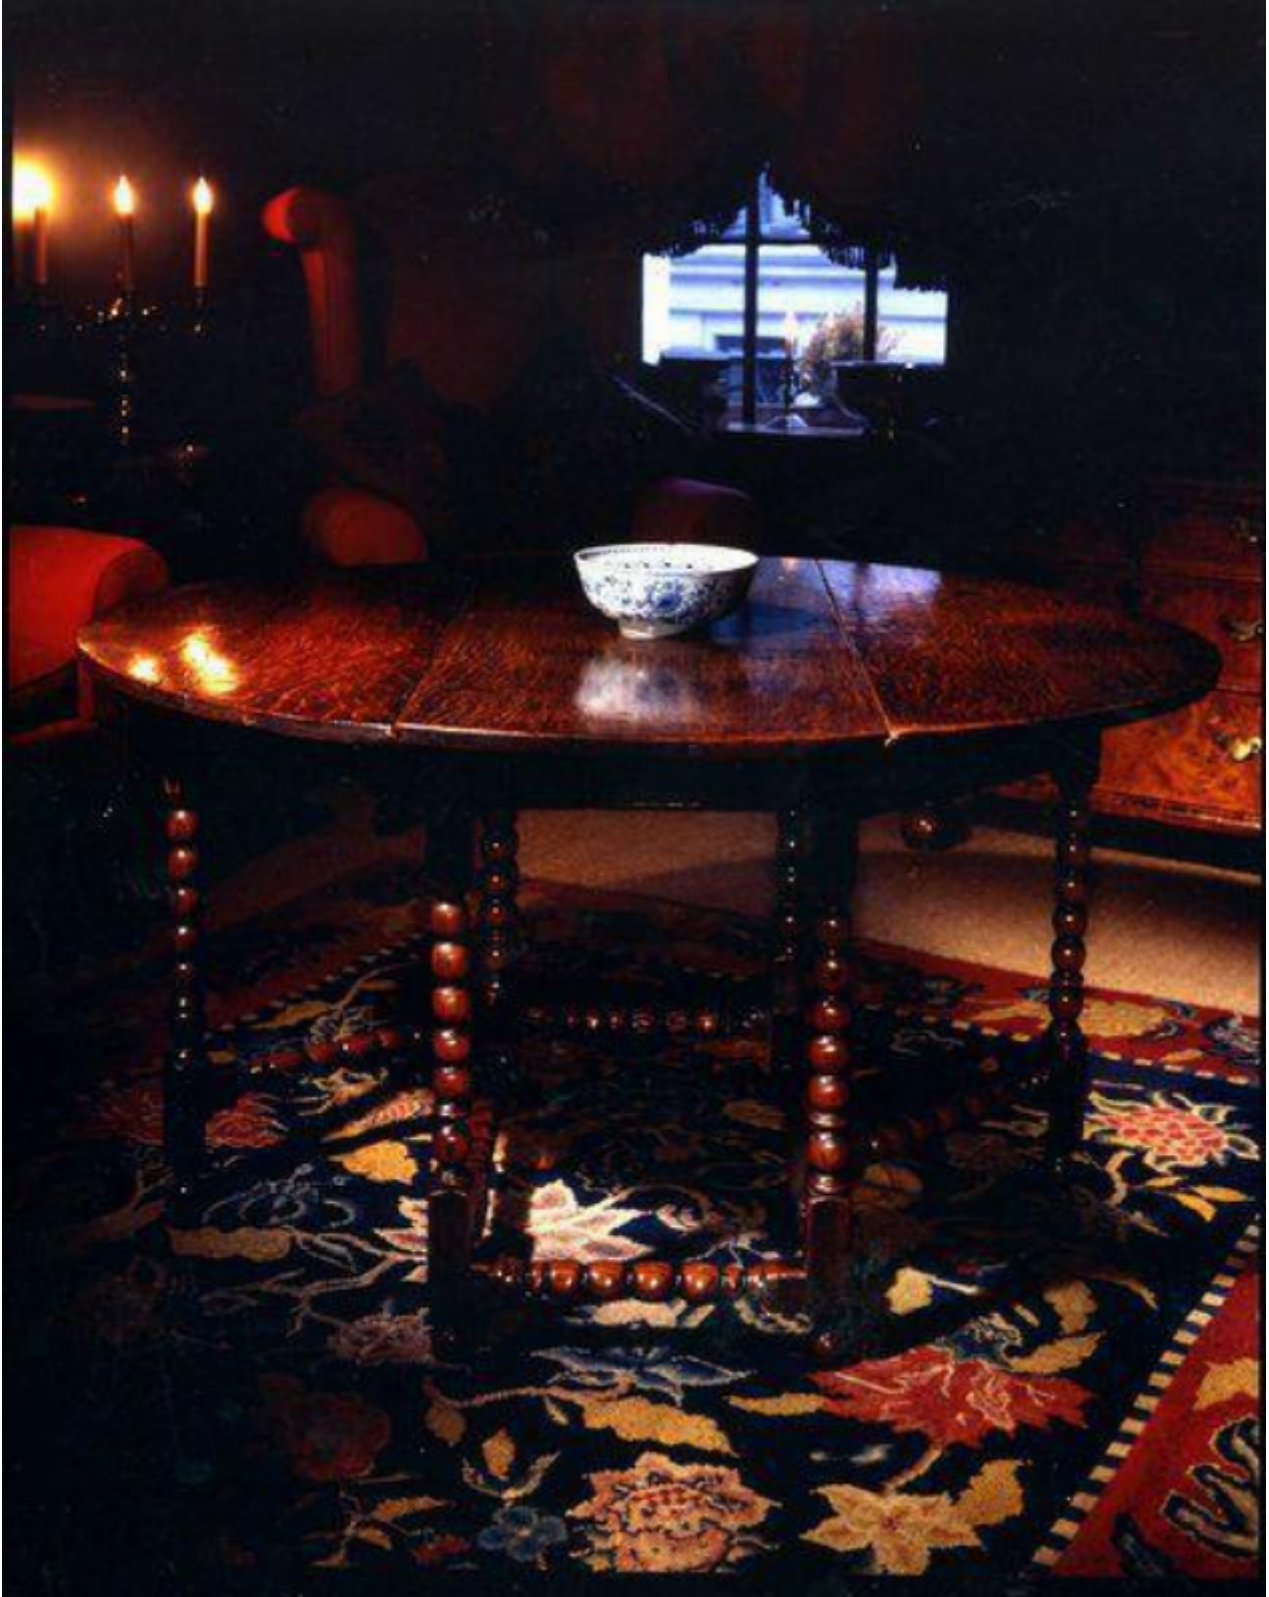

A fine, mid-17th century, 6-8 seater, oak, gateleg table with ball turnings

Sold

REF: 10496

Description