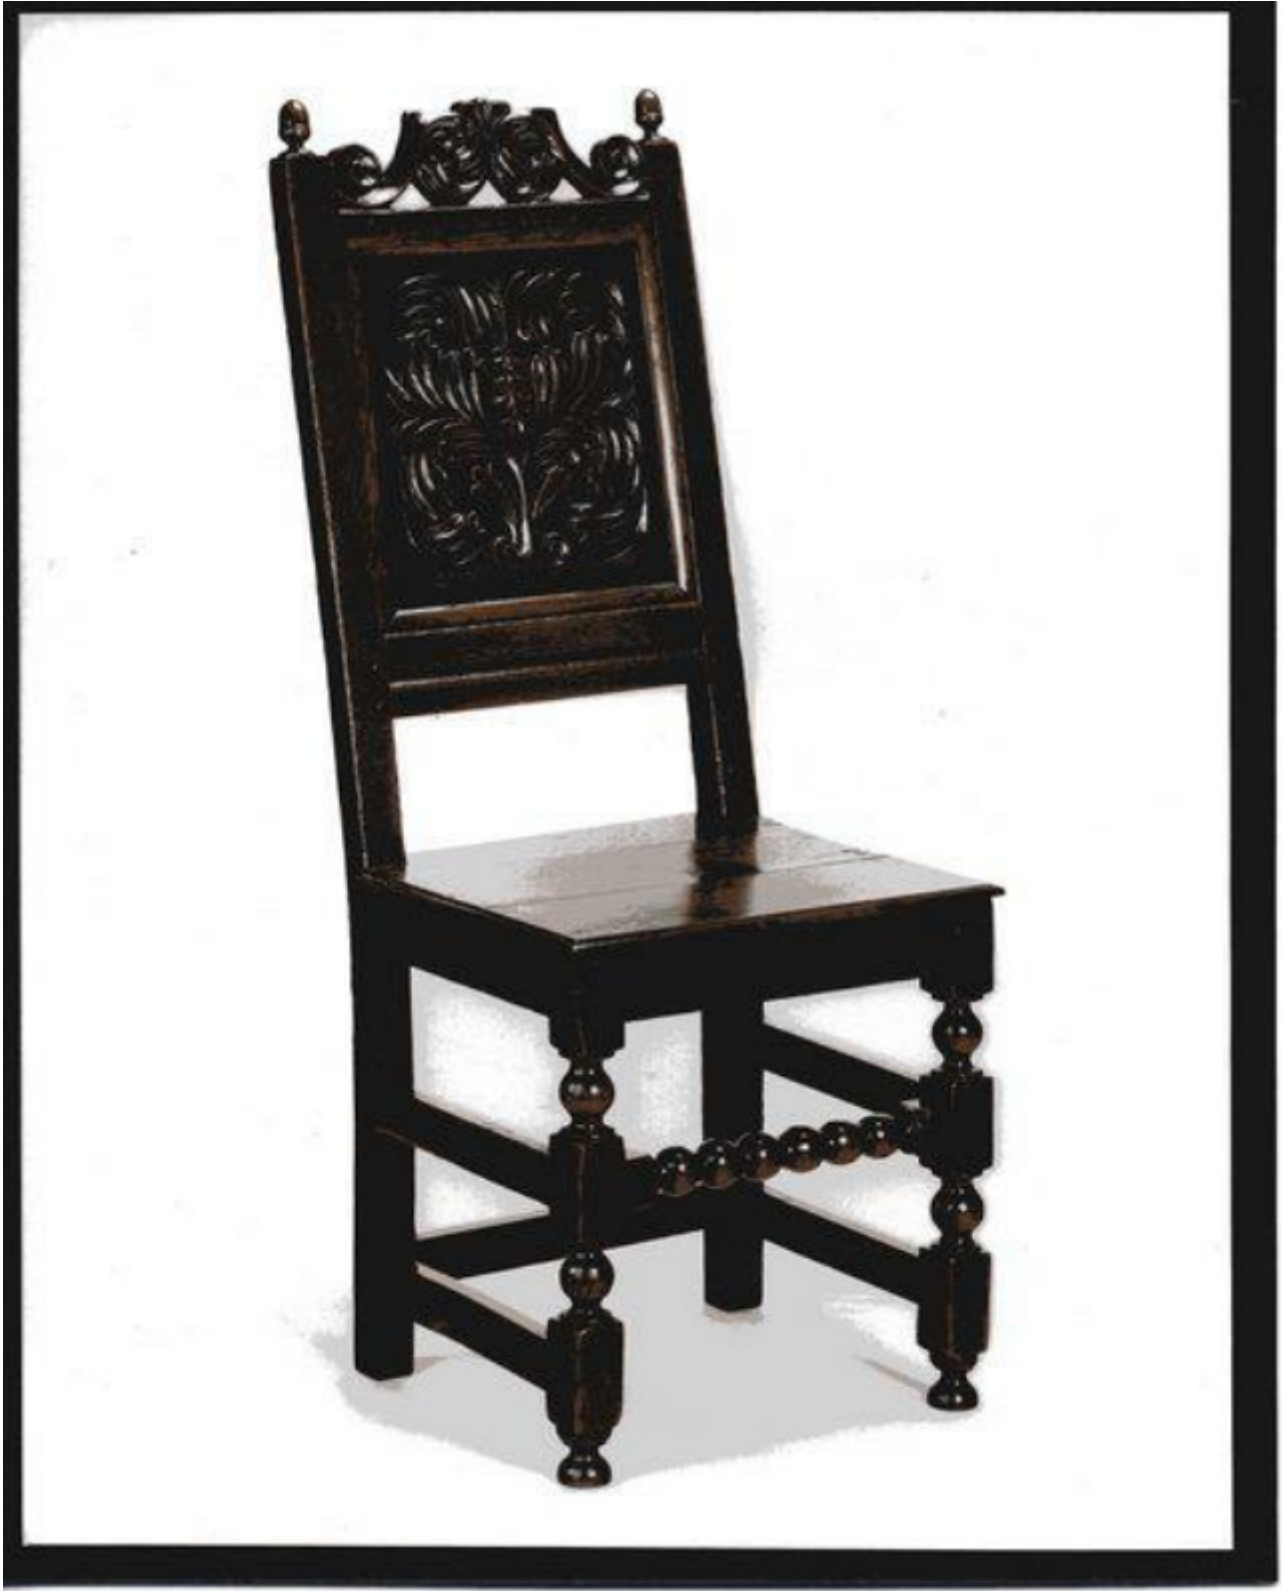

A fine, Charles II, panel back oak sidechair

Sold

REF: 10470

Description