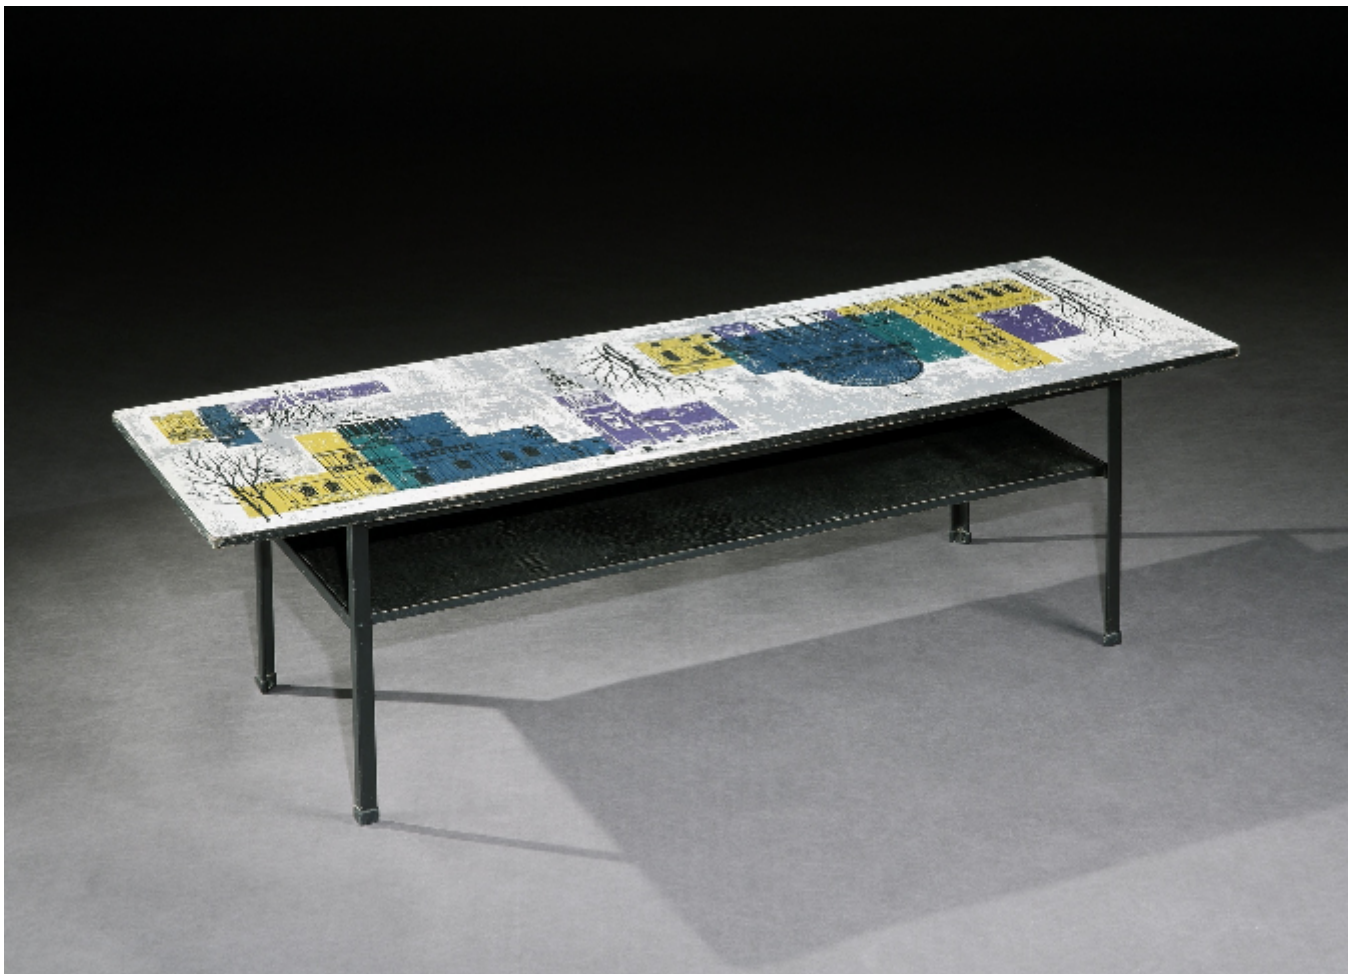

Coffee Table, Sofa Table, John Piper, London Skyline, Myer, Heals, Conran

John Piper CH

Sold

REF: 11274

Height: 35 cm (13.8")

Width: 114 cm (44.9")

Depth: 38 cm (15")

## Description

The main feature of this highly decorative low sofa/coffee table is the London Skyline picture by John Piper, one of the leading artists in the UK abstract painting movement inspired by the work of Paris-based painters. Few pieces of furniture incorporate fine art and achieve a high aesthetic which give this table gravitas. This is combined with practicality as the narrow, long scale of this table is fit for purpose and as are the laminated top and the shelf.

The formica top features a color composition by John Piper of St. Paul's, St Martin in the Fields and Lincoln's Inn, London. The powder coated, black metal frame is fitted with a black wooden shelf servicing as a magazine rack. Retailled by Heals Conran from the mid-1950s throughout the 1960s

Measures: Length 114cm., height 35cm., depth 38cm.,

John Piper Piper became a leading member of the 7 & 5 Society in 1934 and in collaboration with Ben Nicholson, Barbara Hepworth and Henry Moore effectively transformed this traditional group into the modernist referent in Britain. Piper also co-published the magazine AXIS that sought to promote abstract art in the UK. From the 1940s however Piper increasingly found abstraction to be 'a luxury' and returned to figuration in the tradition of those he himself labelled as 'British Romantic Artists' that included Henry Fuseli, William Blake and Piper's contemporaries such as Graham Sutherland and Paul Nash.