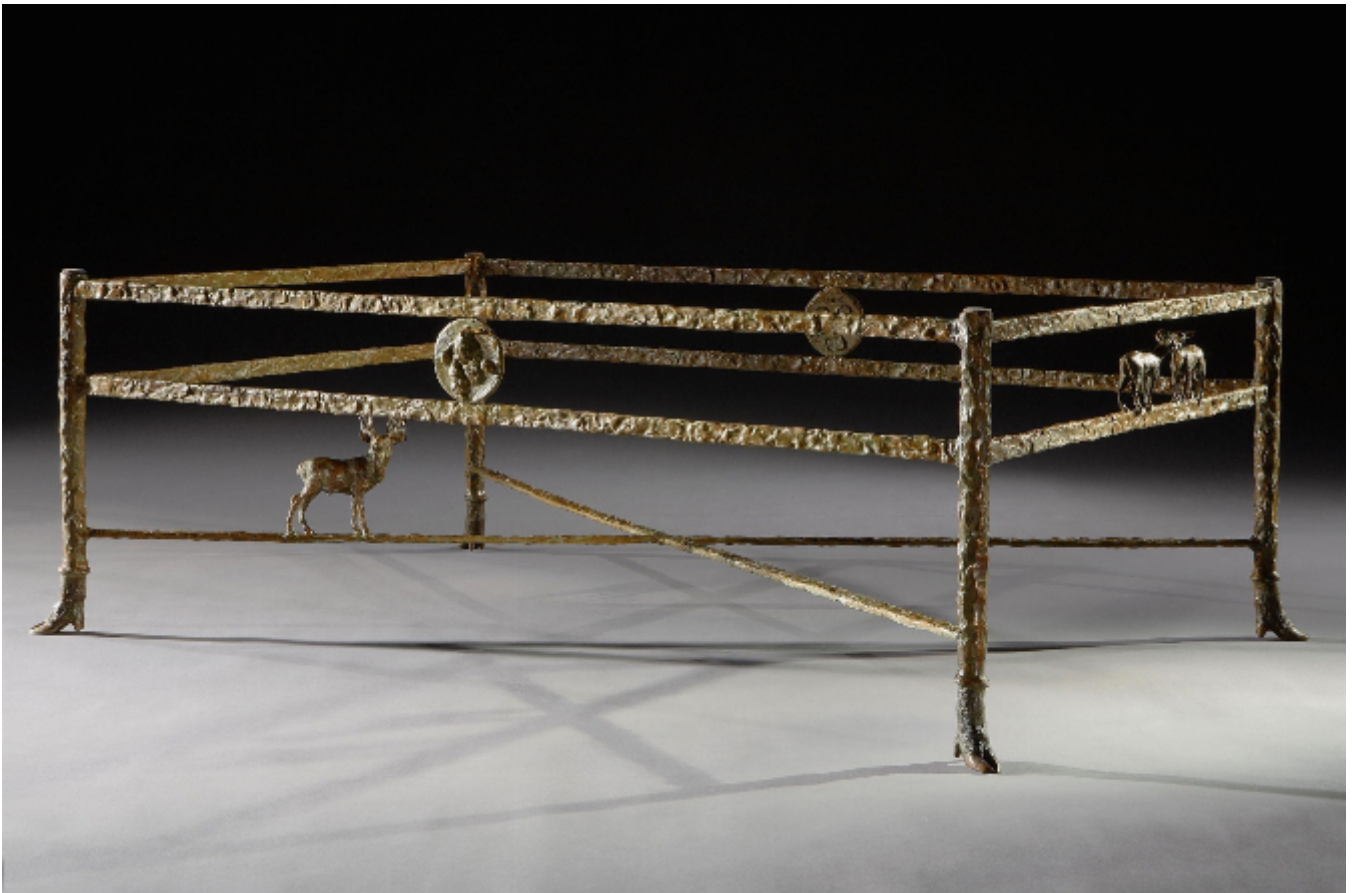

A custom made, unique, bronze, coffee/sofa table with sculpted elk & does for a converted barn in Greenwich, NY

Sold

REF: 10775

Description

A unique, bronze, low, table with sculpted figures of an elk and two does, oak leaf and acorn medallions. Inspired by the native American elk and modelled on the client's elk trophy.

With a thick glass top. BGLJIV