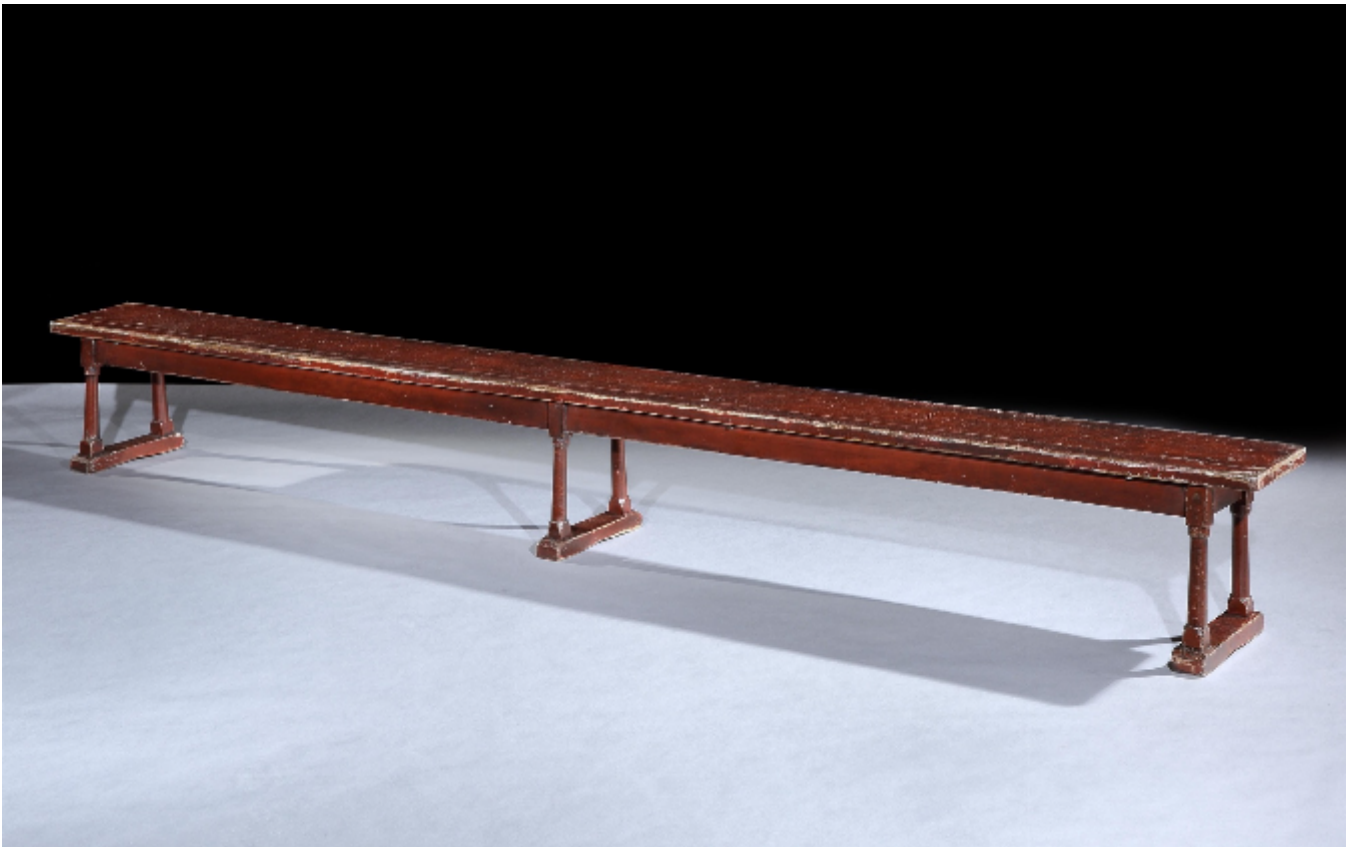

Bench Massive Oxblood Red Painted Pine Country Folk Vernacular

Sold

REF: 11573

Height: 43 cm (16.9")

Width: 341 cm (134.3")

Depth: 30 cm (11.8")

## Description

- Striking statement piece in a hall, corridor, kitchen, boot room
- Classic 19th century country house piece

The massive 11ft.2 ½" long, 3cm., 1¼" thick top in two sections. Standing on three pairs of turned legs on trestle feet. Oxblood red paintwork refreshed. Stable and suitable for regular use.