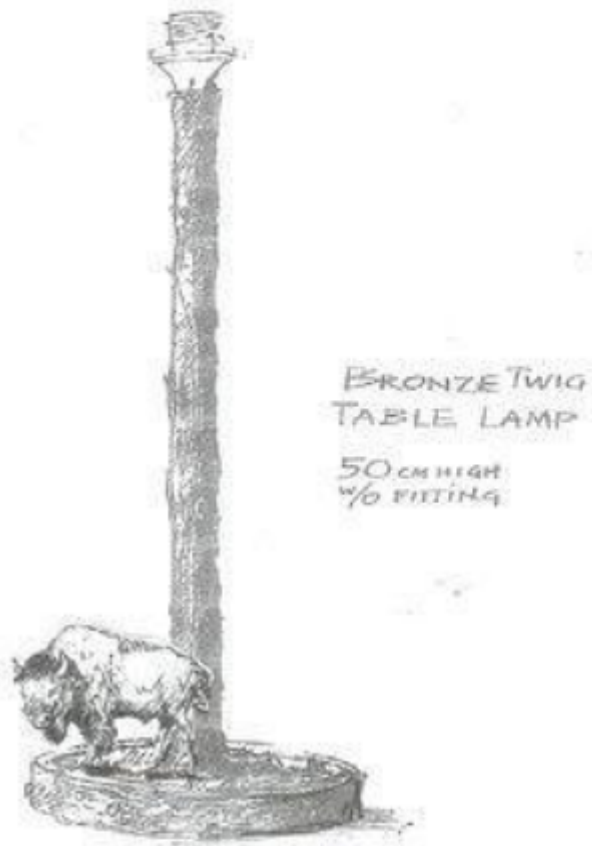

A custom-made, bronze, lamp with bison

Sold

BY GREGORY
T. KELLERHOLTZ

REF: 11082

Description