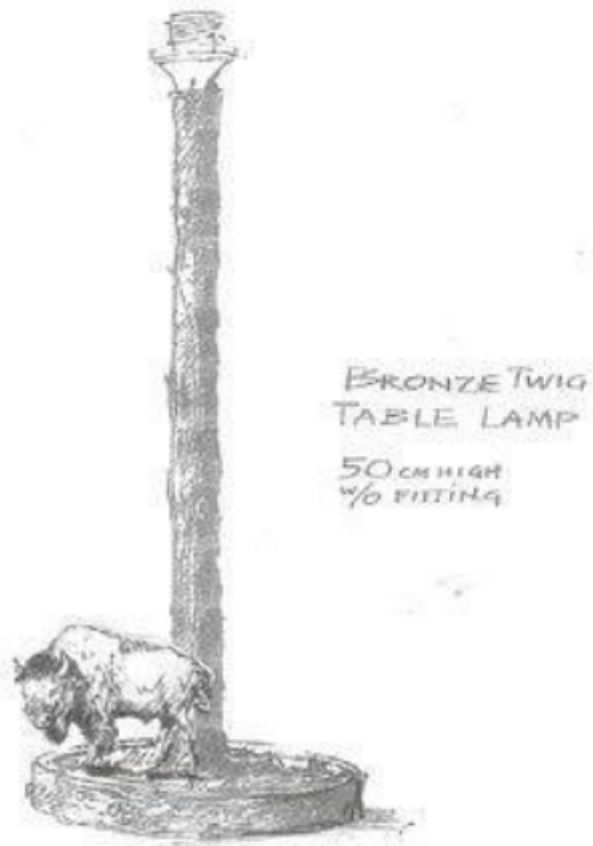

A custom-made, bronze, lamp with bison

Sold

BY GREGORY  
T. KELLERHOLTZ

REF: 11082