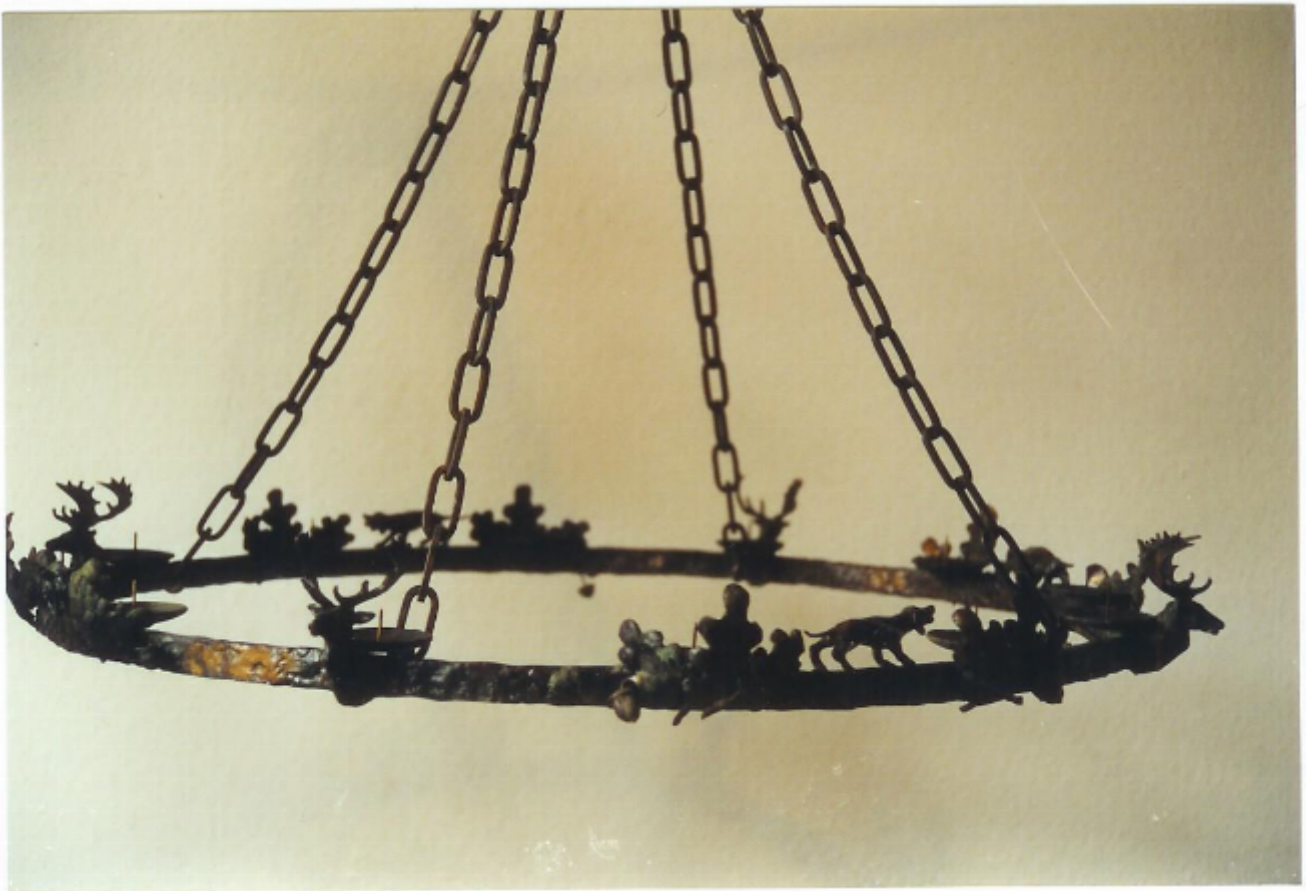

A custom-made, bronze, chandelier with stag heads and oak leaves

Sold

REF: 11079

## Description