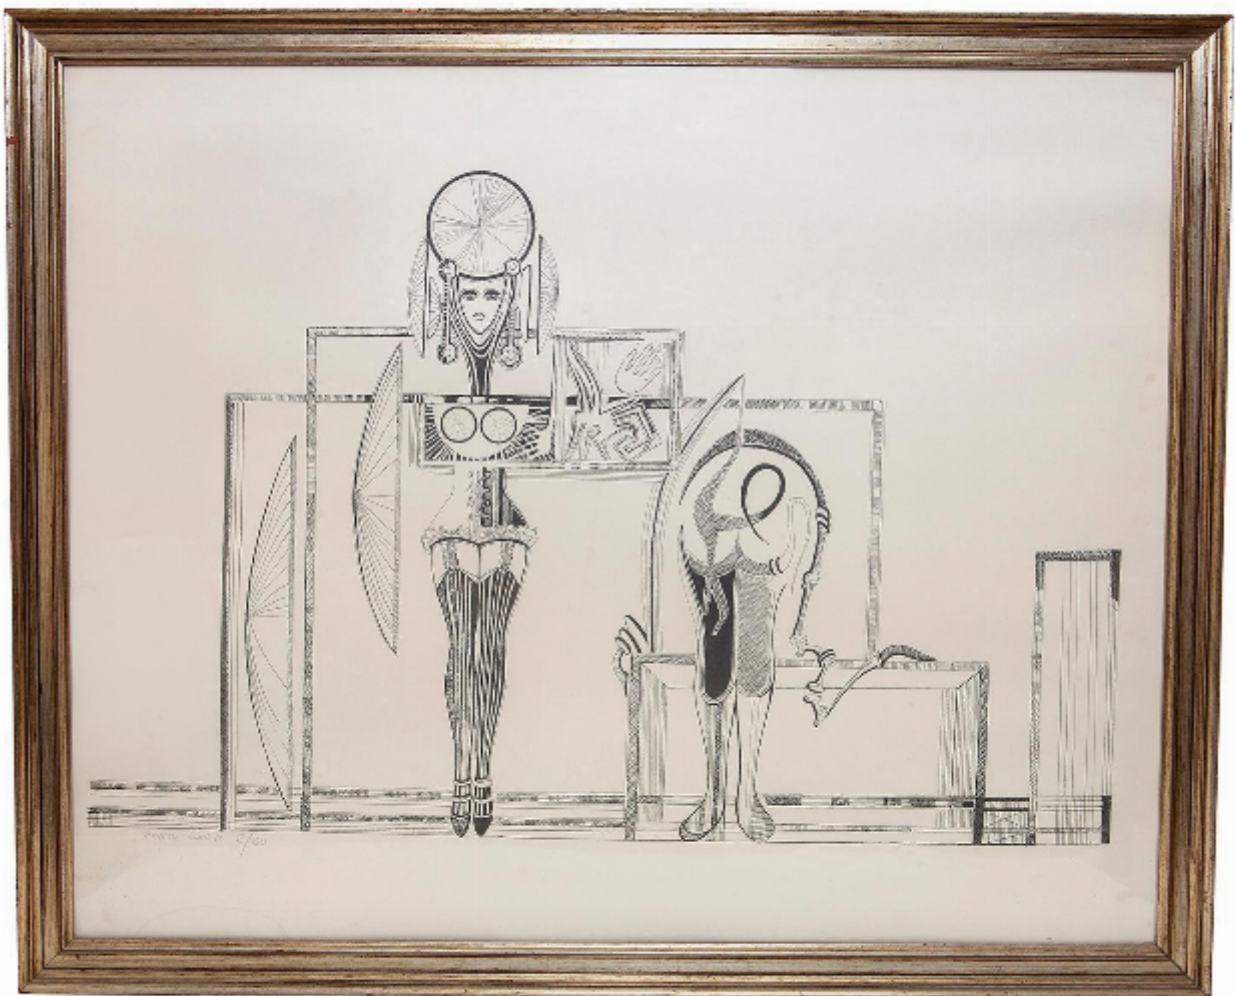

Ponte Corvo Print Erotic Limited Edition 2/50 C1950 Surrealist,
Italian 3ft 91cm wide

£1,800

© Howgego Historic & Modern

REF: 11483

Height: 75 cm (29.5")

Width: 91 cm (35.8")

Depth: 4 cm (1.6")

Description

Ponte Corvo, Mid-Century Modern, Monotone, Surrealist print, limited edition 2/50, in the original gilded frame

Playful, erotic, surrealist composition In Italian Ponte Corvo means literally 'bridge' ponte and 'curved' curvo.

The composition is playing with this in juxtaposition. The lines allude to a bridge and there are many curves in the bodies of the two ladies. Framers label on reverse L'Ariete Galleria Torino which is still trading

In a moulded gilded frame

Measures: Length 91cm, height 75cm, depth 4cm.