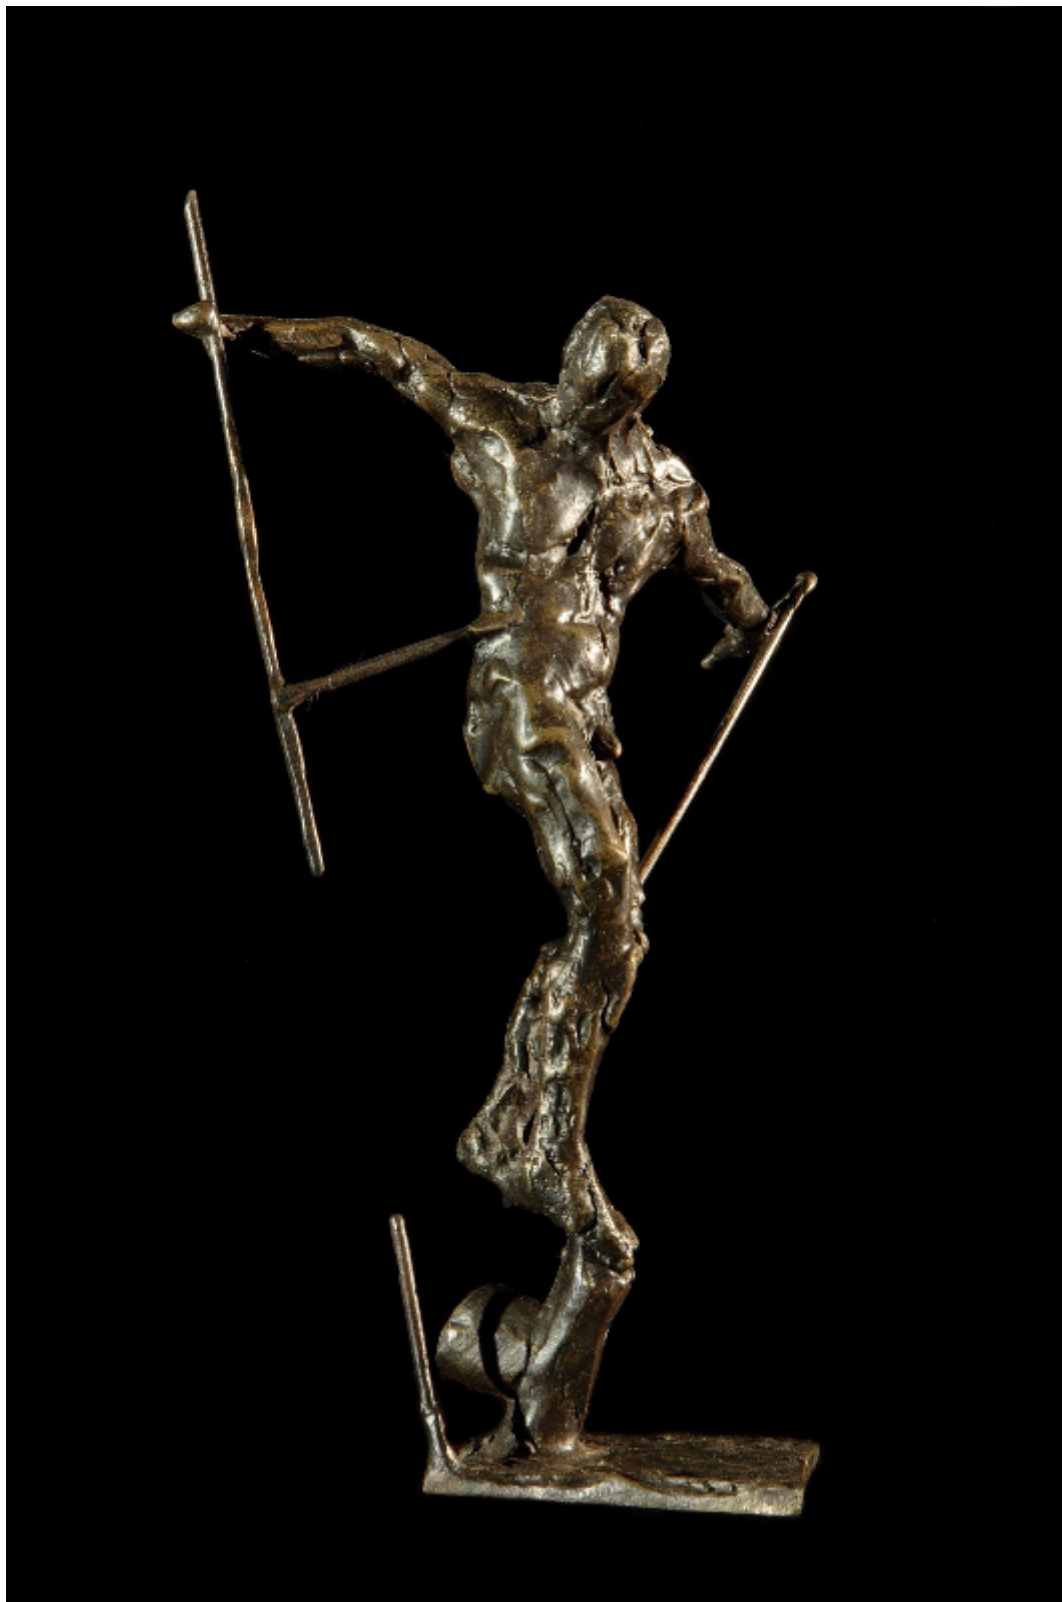

In the balance
Laurence Edwards

Sold

REF: 10815

Description

LAURENCE EDWARDS (B. 1967)

In the balance

Maquette signed and numbered 7

This series, an edition of 12, was conceived in 2006

This bronze is a visual metaphor for the constant
balancing act of life