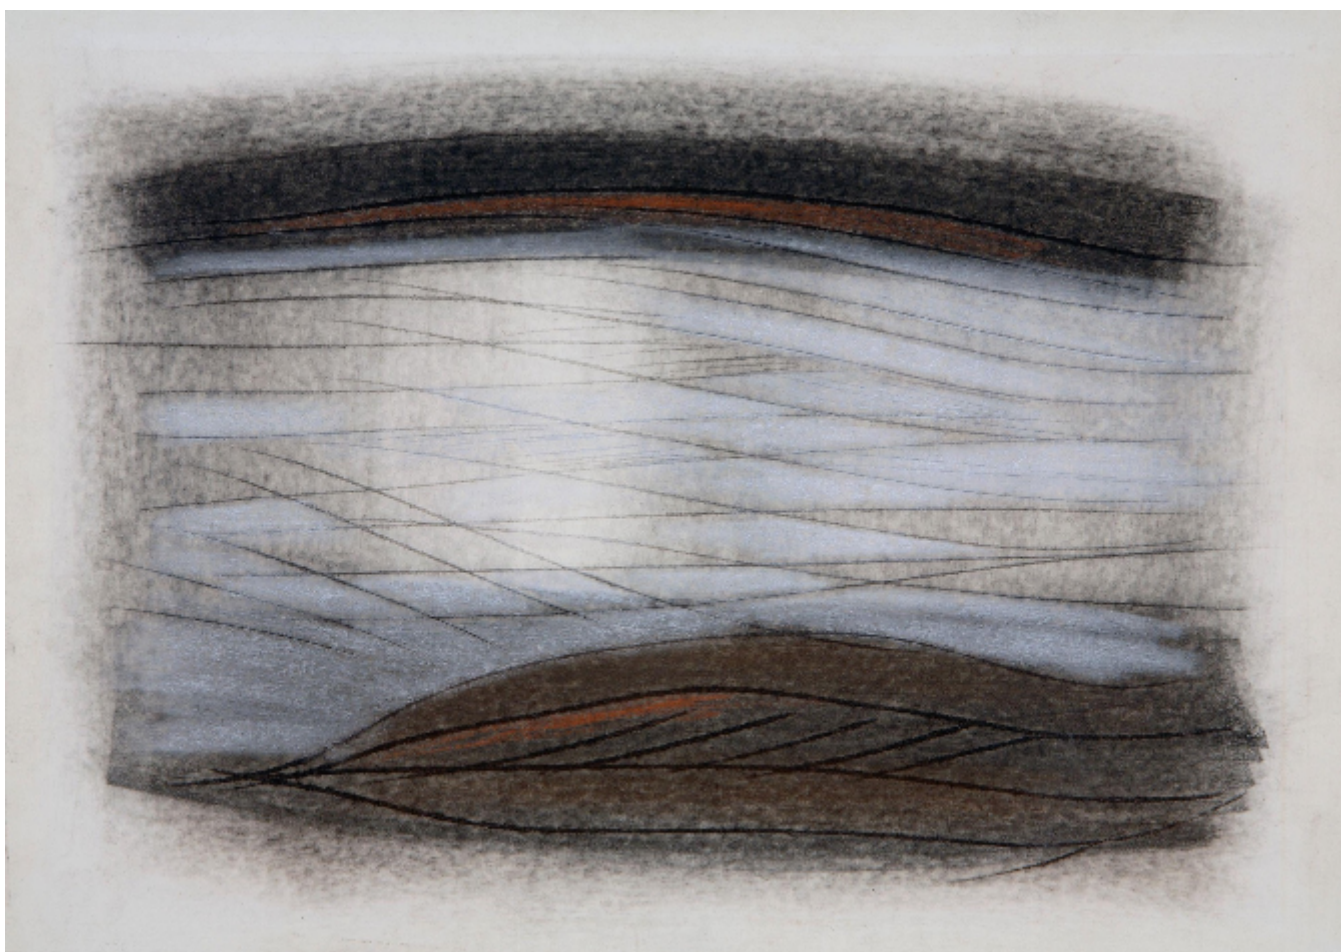

Untitled
Tony O'Malley

Sold

REF: 10803

Height: 25.4 cm (10")

Width: 35.6 cm (14")

Description

Tony O'Malley, H.R.H.A. (1913-2003)

Untitled

Signed 'O'Maille' (lower left)

Charcoal, pastel and chalk, with scratching out

Sheet Height 25.5 cm., 10 in., Length 35.6 cm., 14 in.,

In a silvered, reverse bevelled section frame

Frame Height 49 ½ cm., 19 ½ in., Length 60cm., 23 ½ in.,