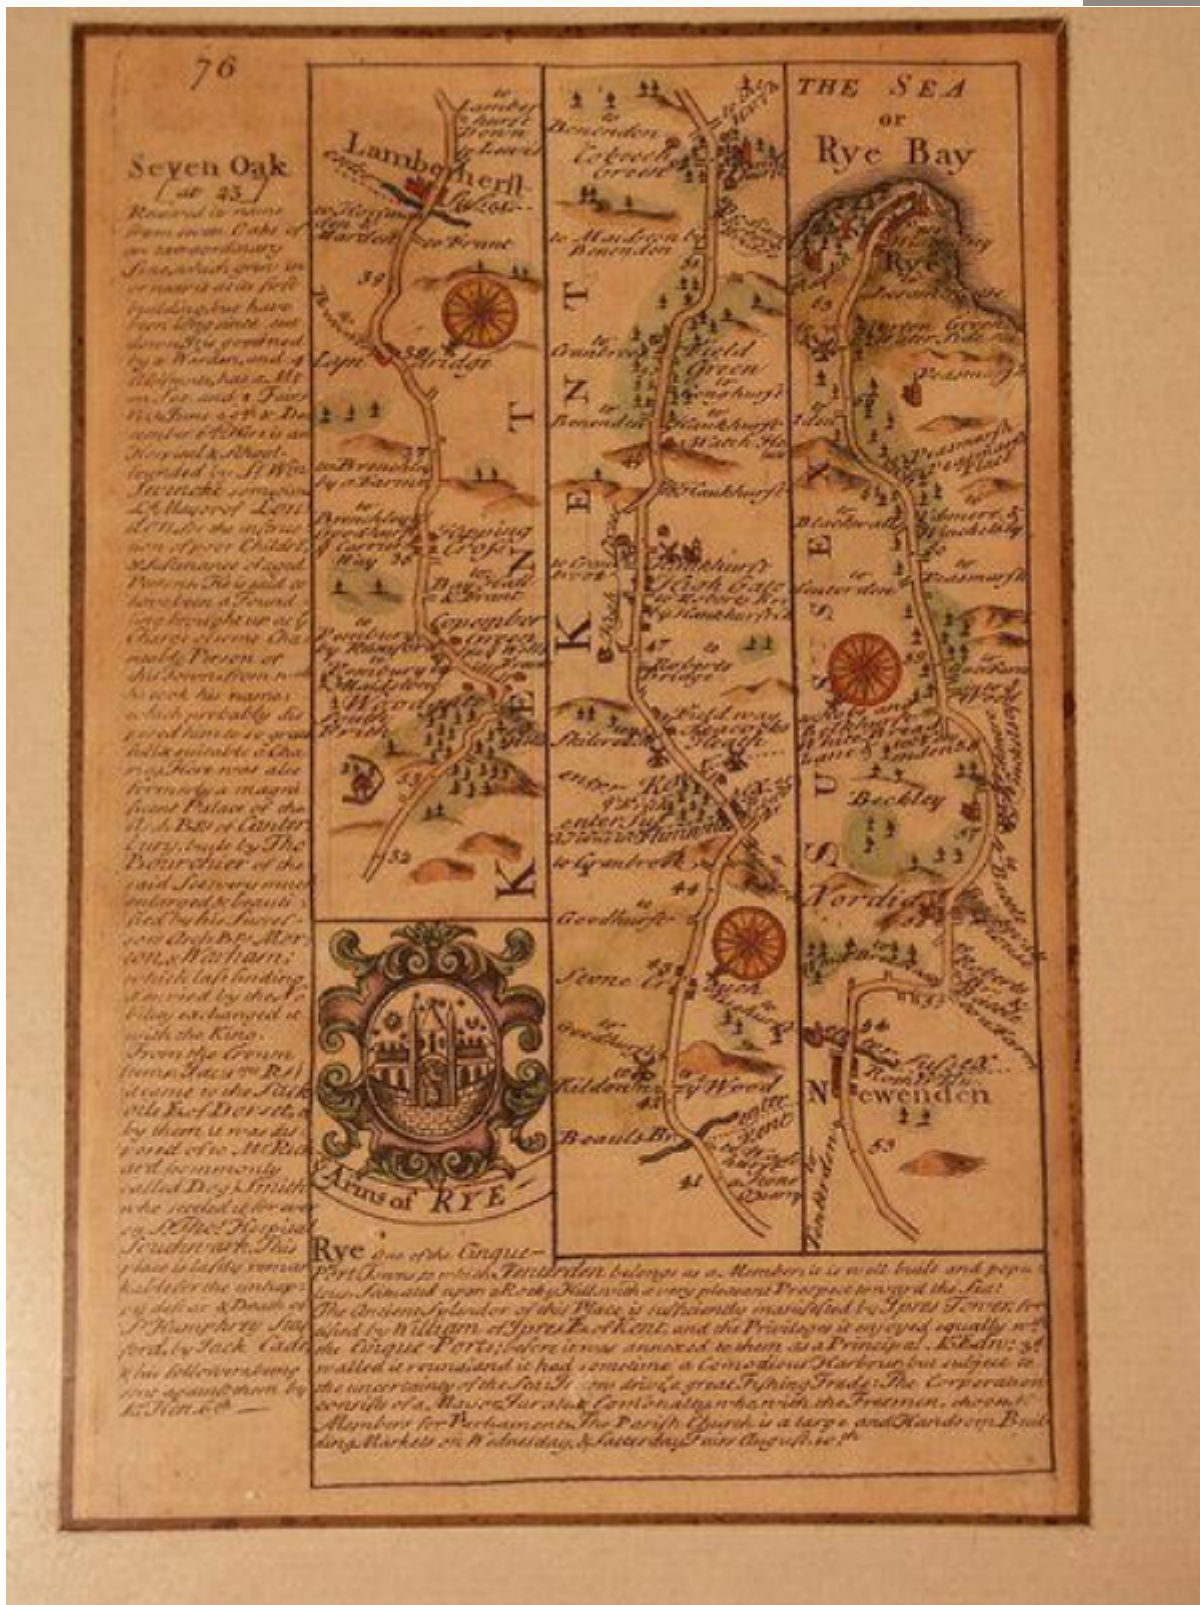

A small, 18th century road map, Lamberhurst to Rye

Sold

REF: 10102

Height: 28 cm (11")

Width: 23 cm (9.1")

Description

Describing Sevenoaks and Rye. In a modern wooden frame.