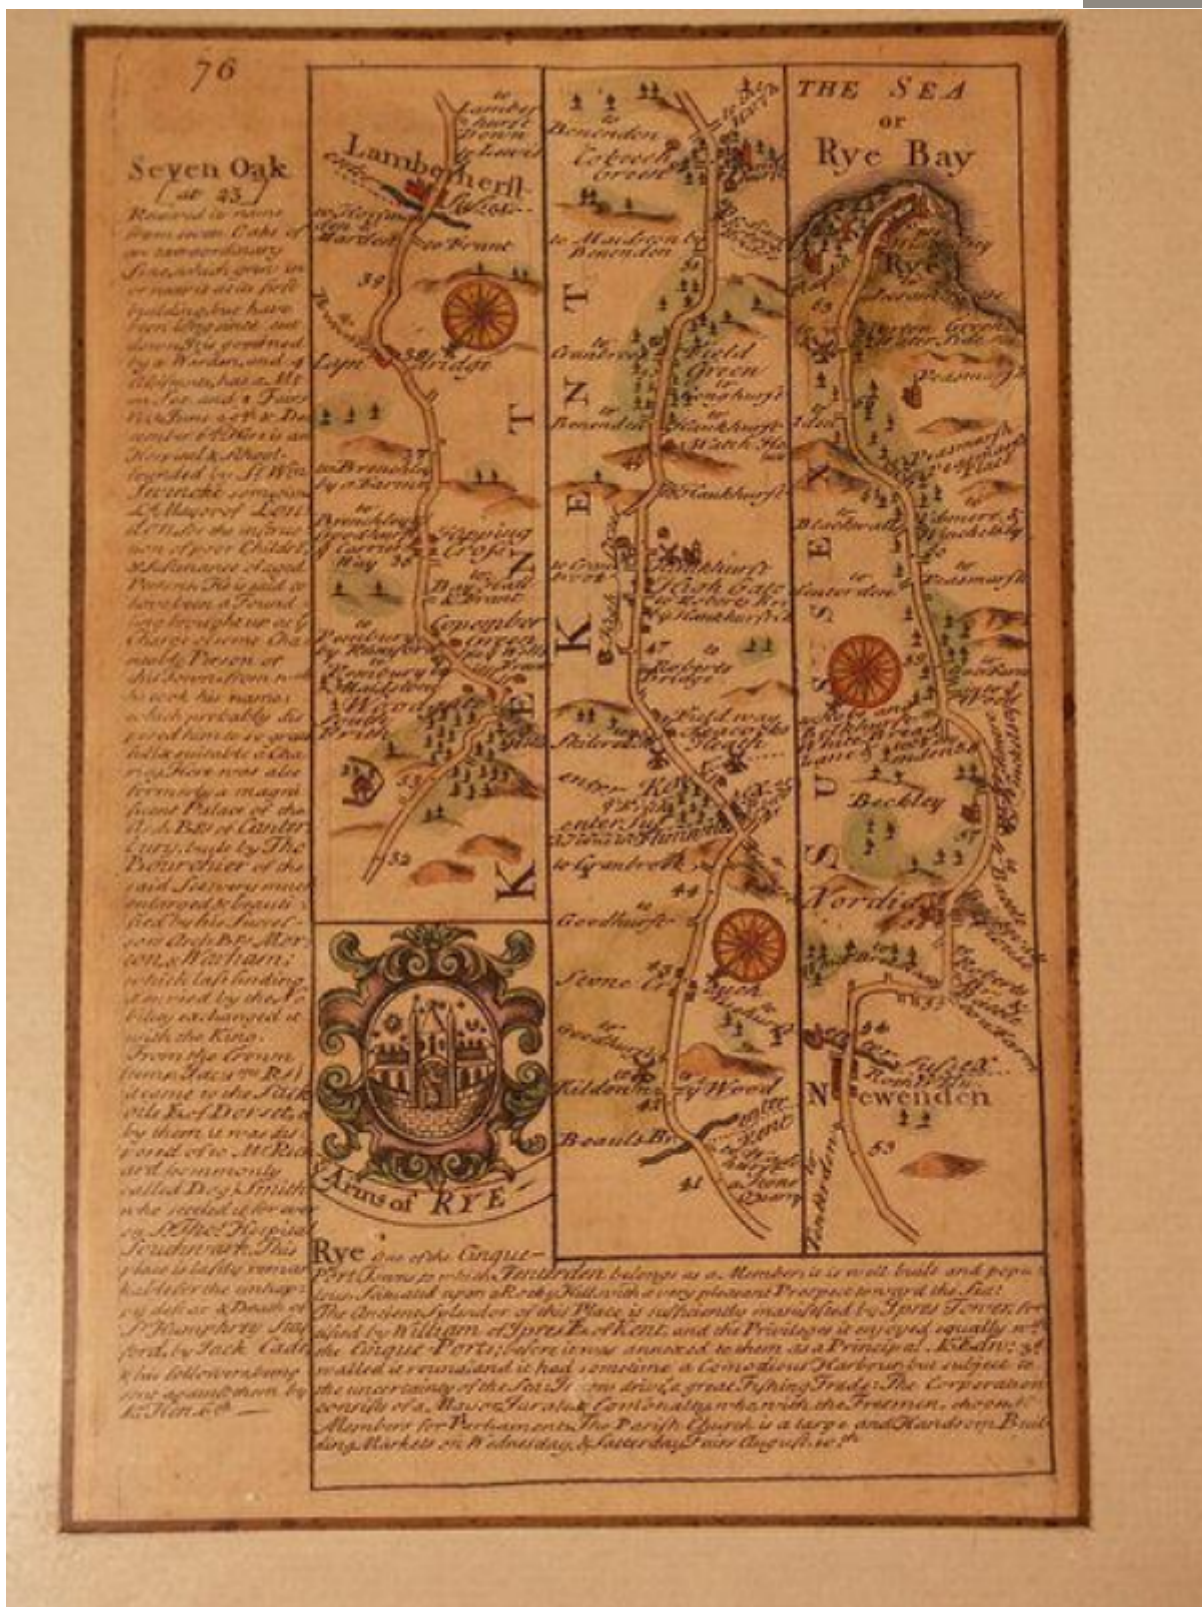

A small, 18th century road map, Lamberhurst to Rye

Sold

REF: 10102

Height: 28 cm (11")

Width: 23 cm (9.1")

Description

Describing Sevenoaks and Rye. In a modern wooden frame.