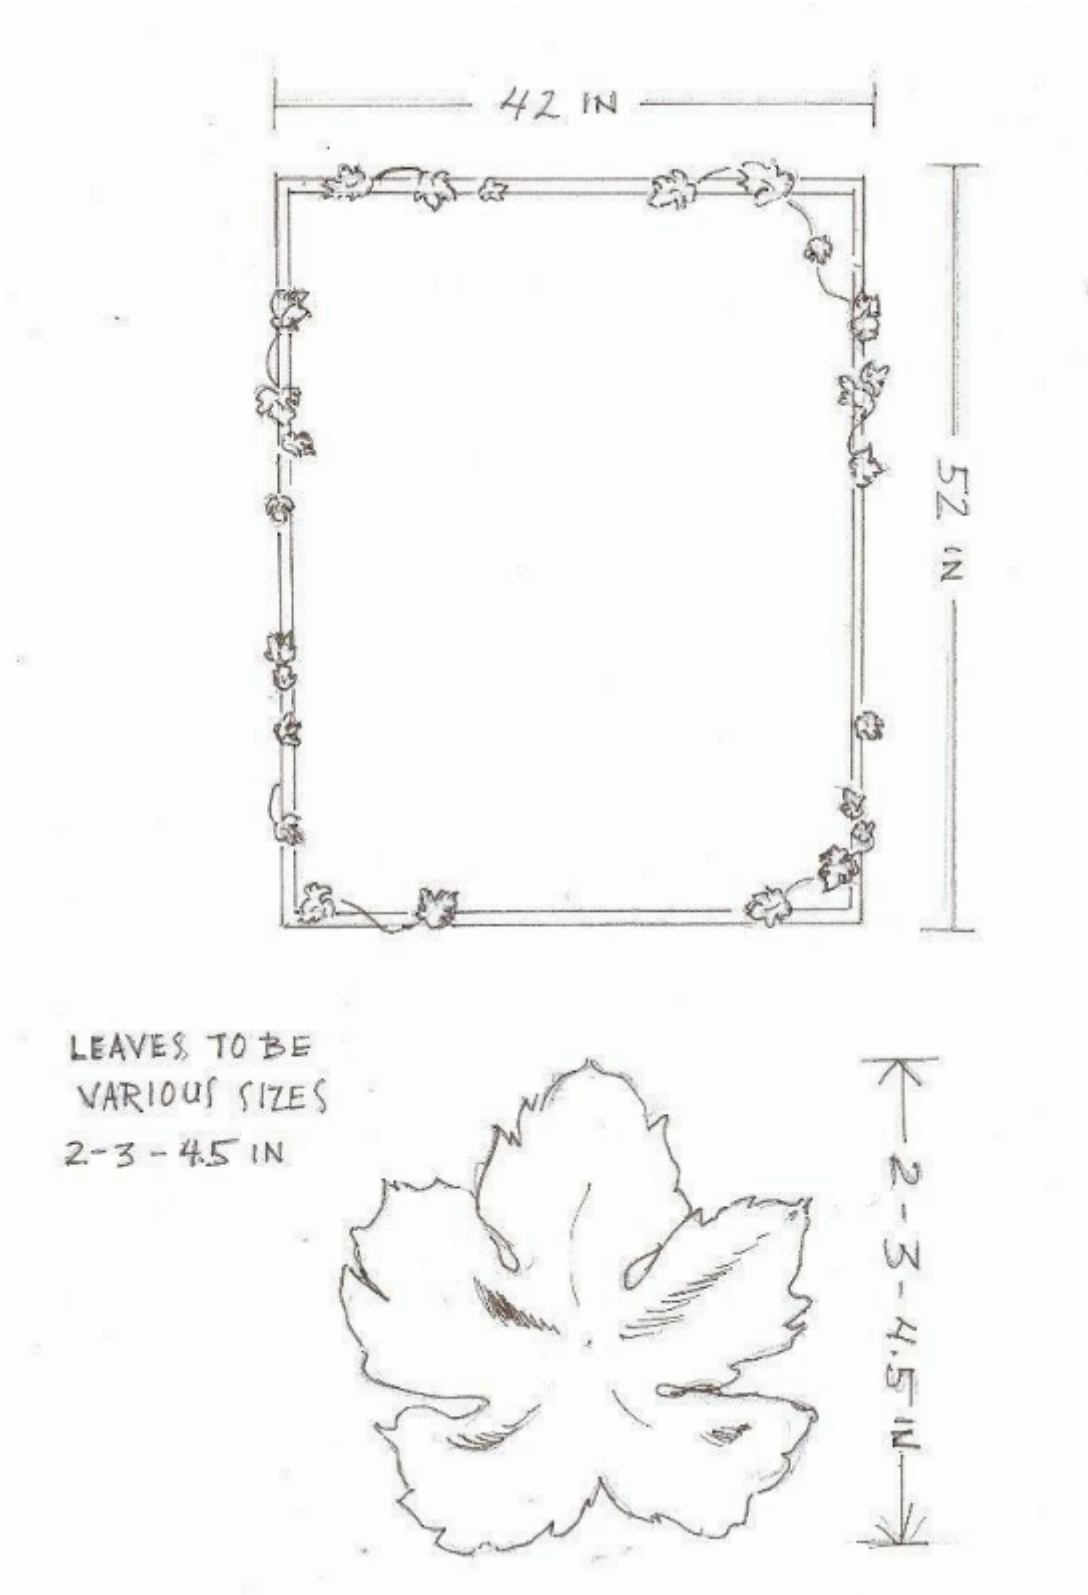

A custom-made, bronze mirror with leaf decoration (2014)

Sold

REF: 11056

Height: 132 cm (52")

Width: 107 cm (42.1")

## Description

Inspired by the plaster work in a late-Georgian house in a London garden square