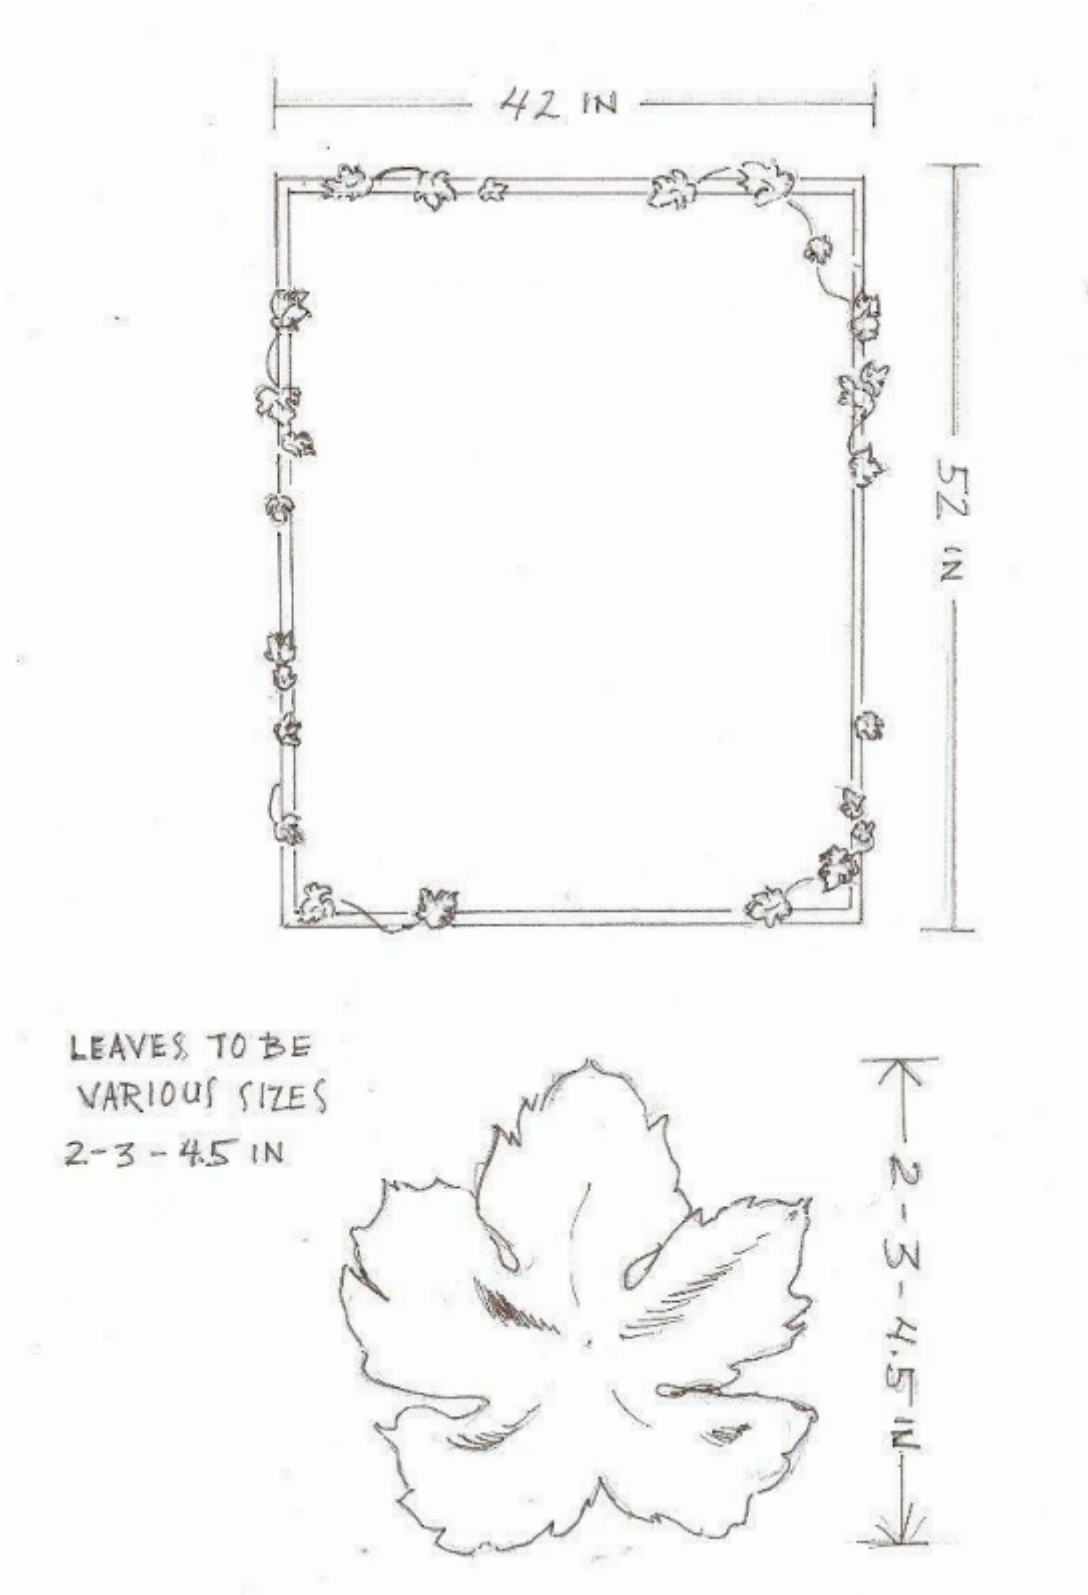

A custom-made, bronze mirror with leaf decoration (2014)

Sold

REF: 11056

Height: 132 cm (52")

Width: 107 cm (42.1")

Description

Inspired by the plaster work in a late-Georgian house in a London garden square