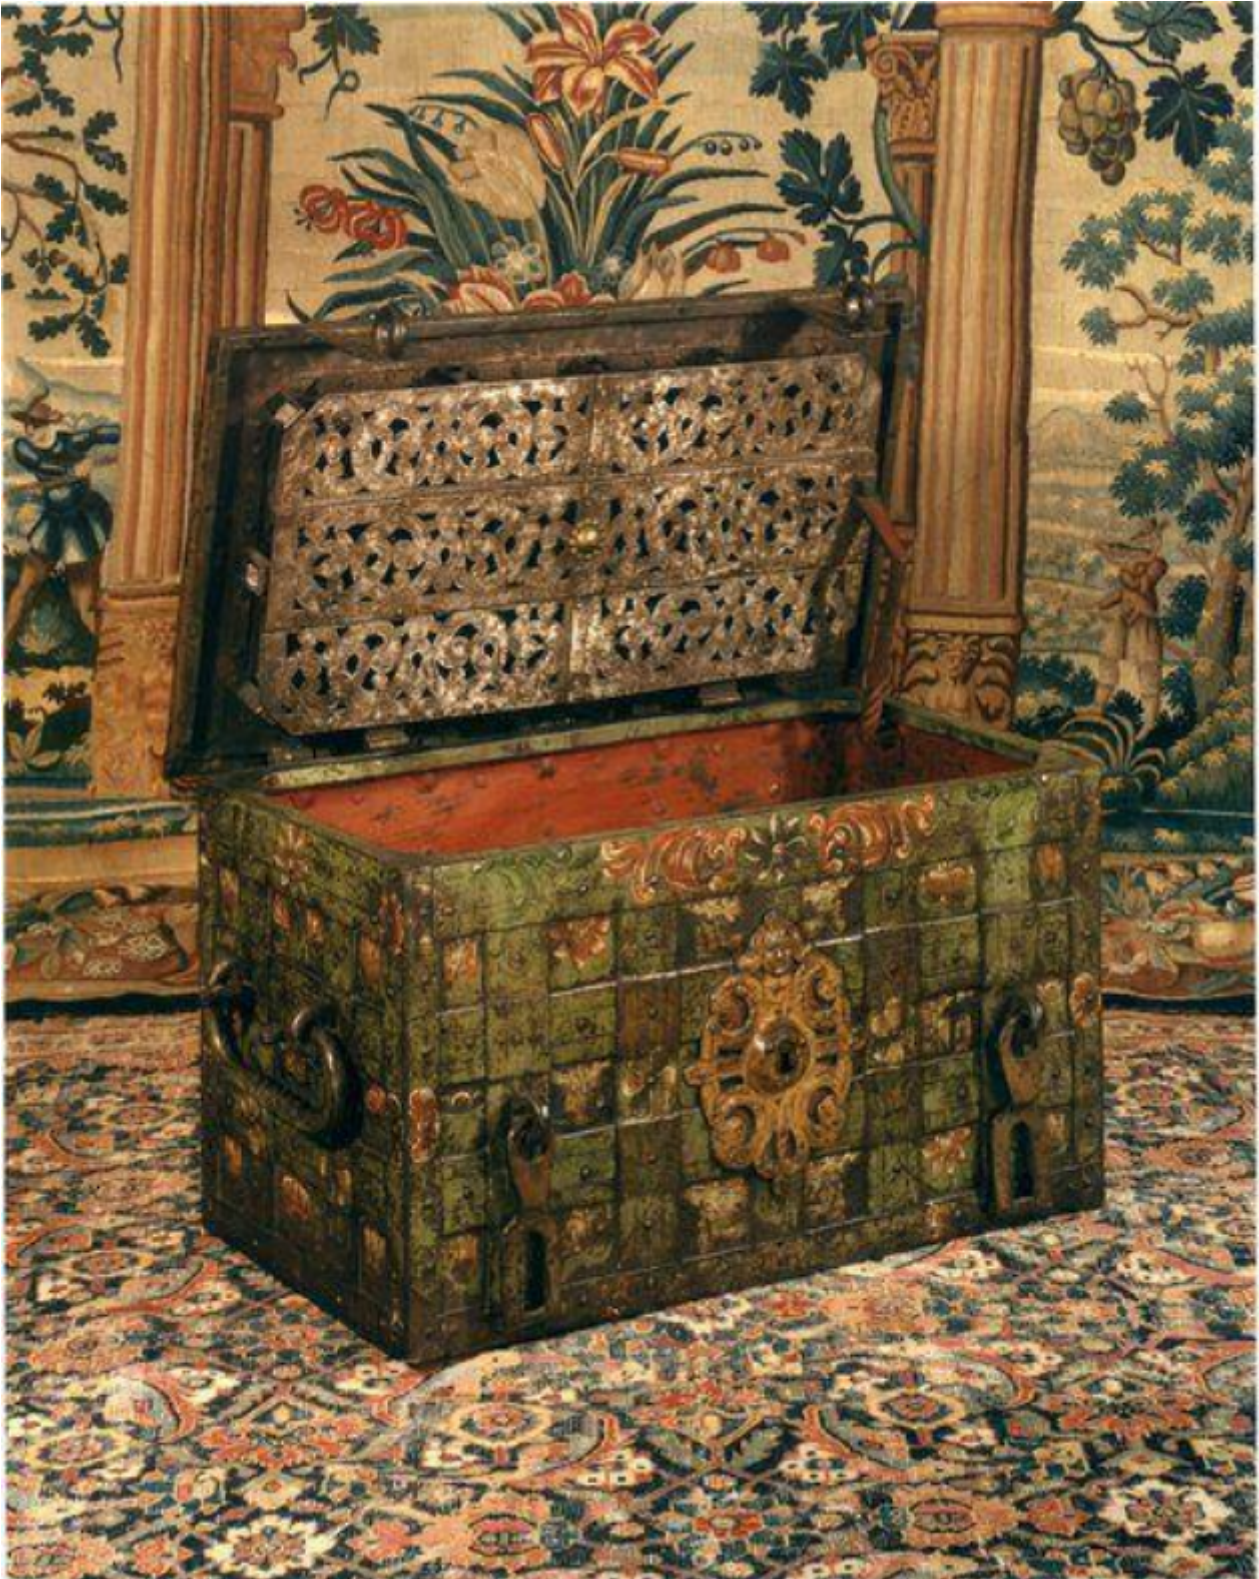

A fine, early-17th century, strong box with original paintwork

Sold

REF: 10353

Height: 83 cm (32.7")

Width: 93 cm (36.6")

Depth: 53 cm (20.9")

Description

The top with eighteen, panels reinforced with strap work, and bolts. A keyhole in the centre, with the original cover. The key operating a mechanism on the interior of the lid throwing twelve bolts. Protected by a two-tiered, pierced and engraved inner cover decorated with primitive figures and exotic beasts. The hinges original. The interior painted red, and with a candle box with original lock. The front with eighteen, panels reinforced with strap work and bolts. Twin hasp fittings. Elaborate mask heads above and beneath the false escutcheon. The sides with six, panels reinforced with strap work and bolts and original carrying handles. Retaining original painted vignettes of landscape scenes and floral sprays on a green ground. The later, shaped, wooden stand painted at the front and on the sides. Probably Spanish, 1st quarter of the 17th century.