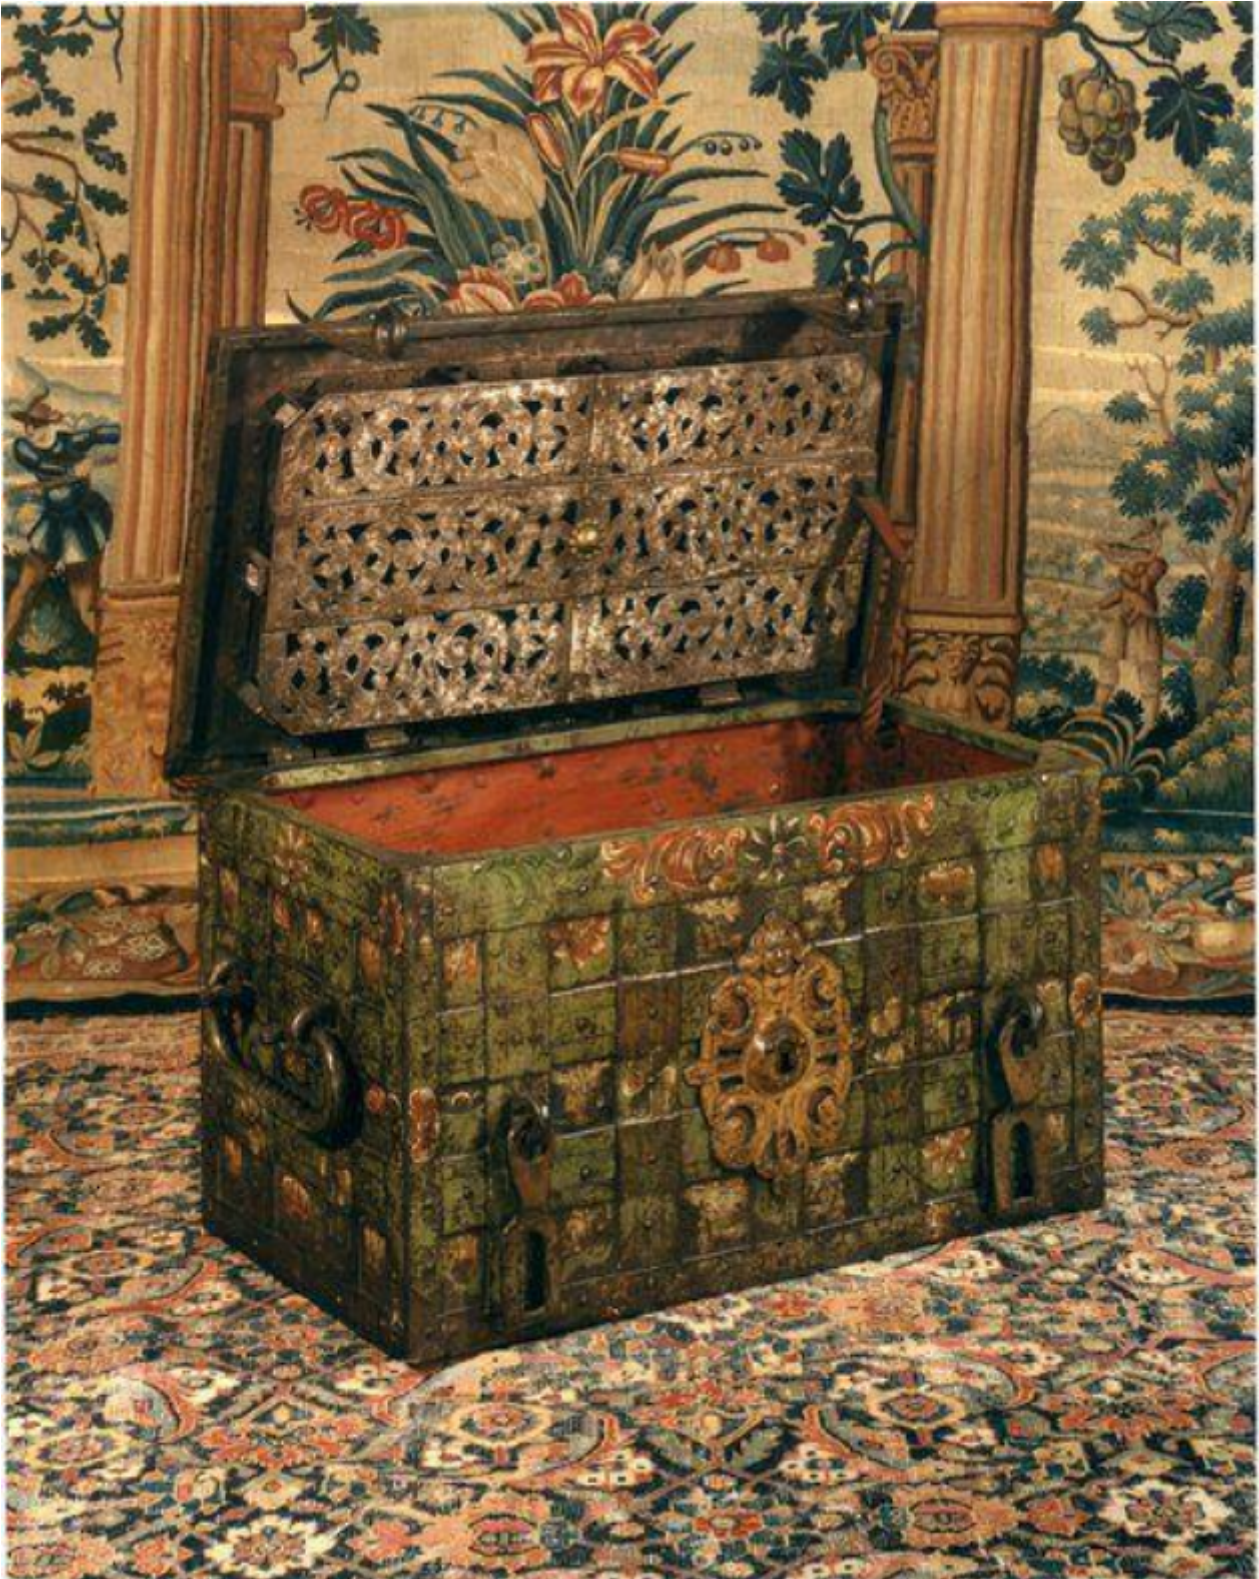

A fine, early-17th century, strong box with original paintwork

Sold

REF: 10353

Height: 83 cm (32.7")

Width: 93 cm (36.6")

Depth: 53 cm (20.9")

## Description

The top with eighteen, panels reinforced with strap work, and bolts. A keyhole in the centre, with the original cover. The key operating a mechanism on the interior of the lid throwing twelve bolts. Protected by a two-tiered, pierced and engraved inner cover decorated with primitive figures and exotic beasts. The hinges original. The interior painted red, and with a candle box with original lock. The front with eighteen, panels reinforced with strap work and bolts. Twin hasp fittings. Elaborate mask heads above and beneath the false escutcheon. The sides with six, panels reinforced with strap work and bolts and original carrying handles. Retaining original painted vignettes of landscape scenes and floral sprays on a green ground. The later, shaped, wooden stand painted at the front and on the sides. Probably Spanish, 1st quarter of the 17th century.