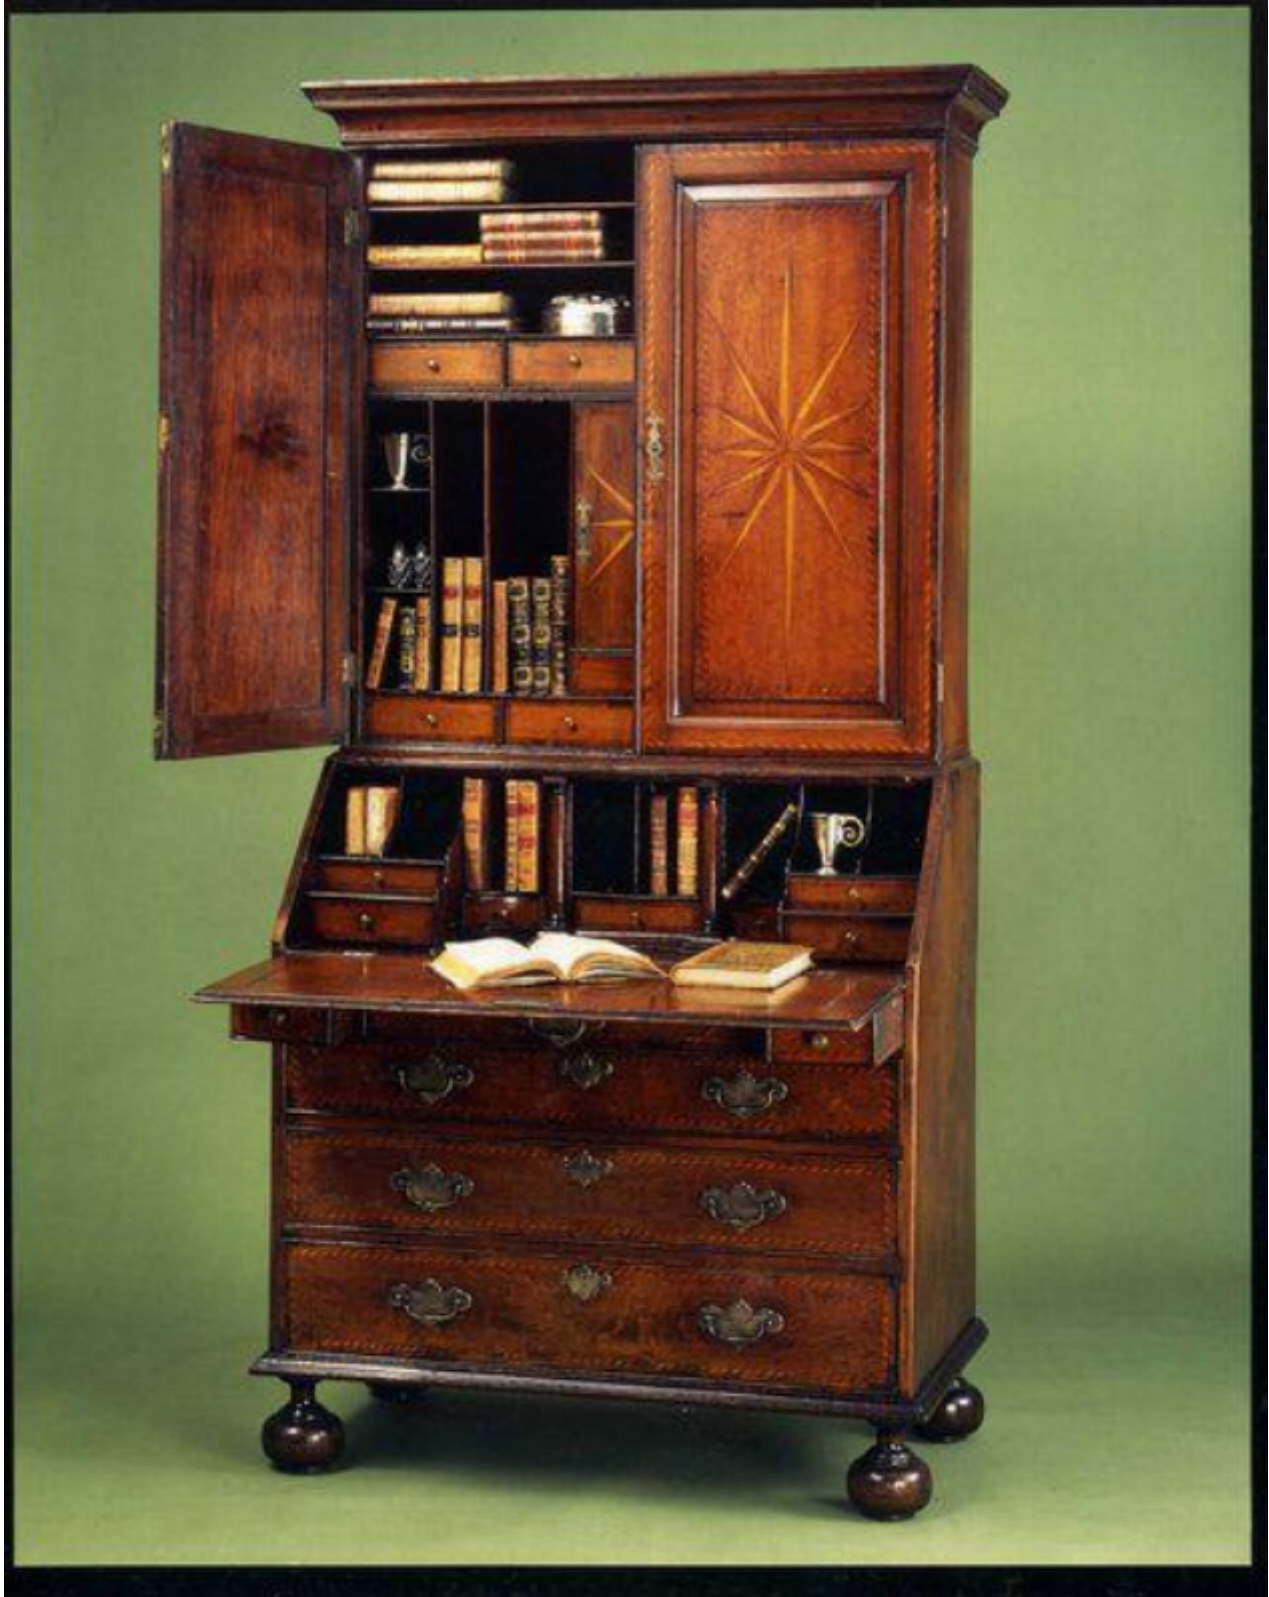

A fine, late-17th/early-18th century walnut bureau bookcase with starburst inlays

Sold

REF: 10400

Description