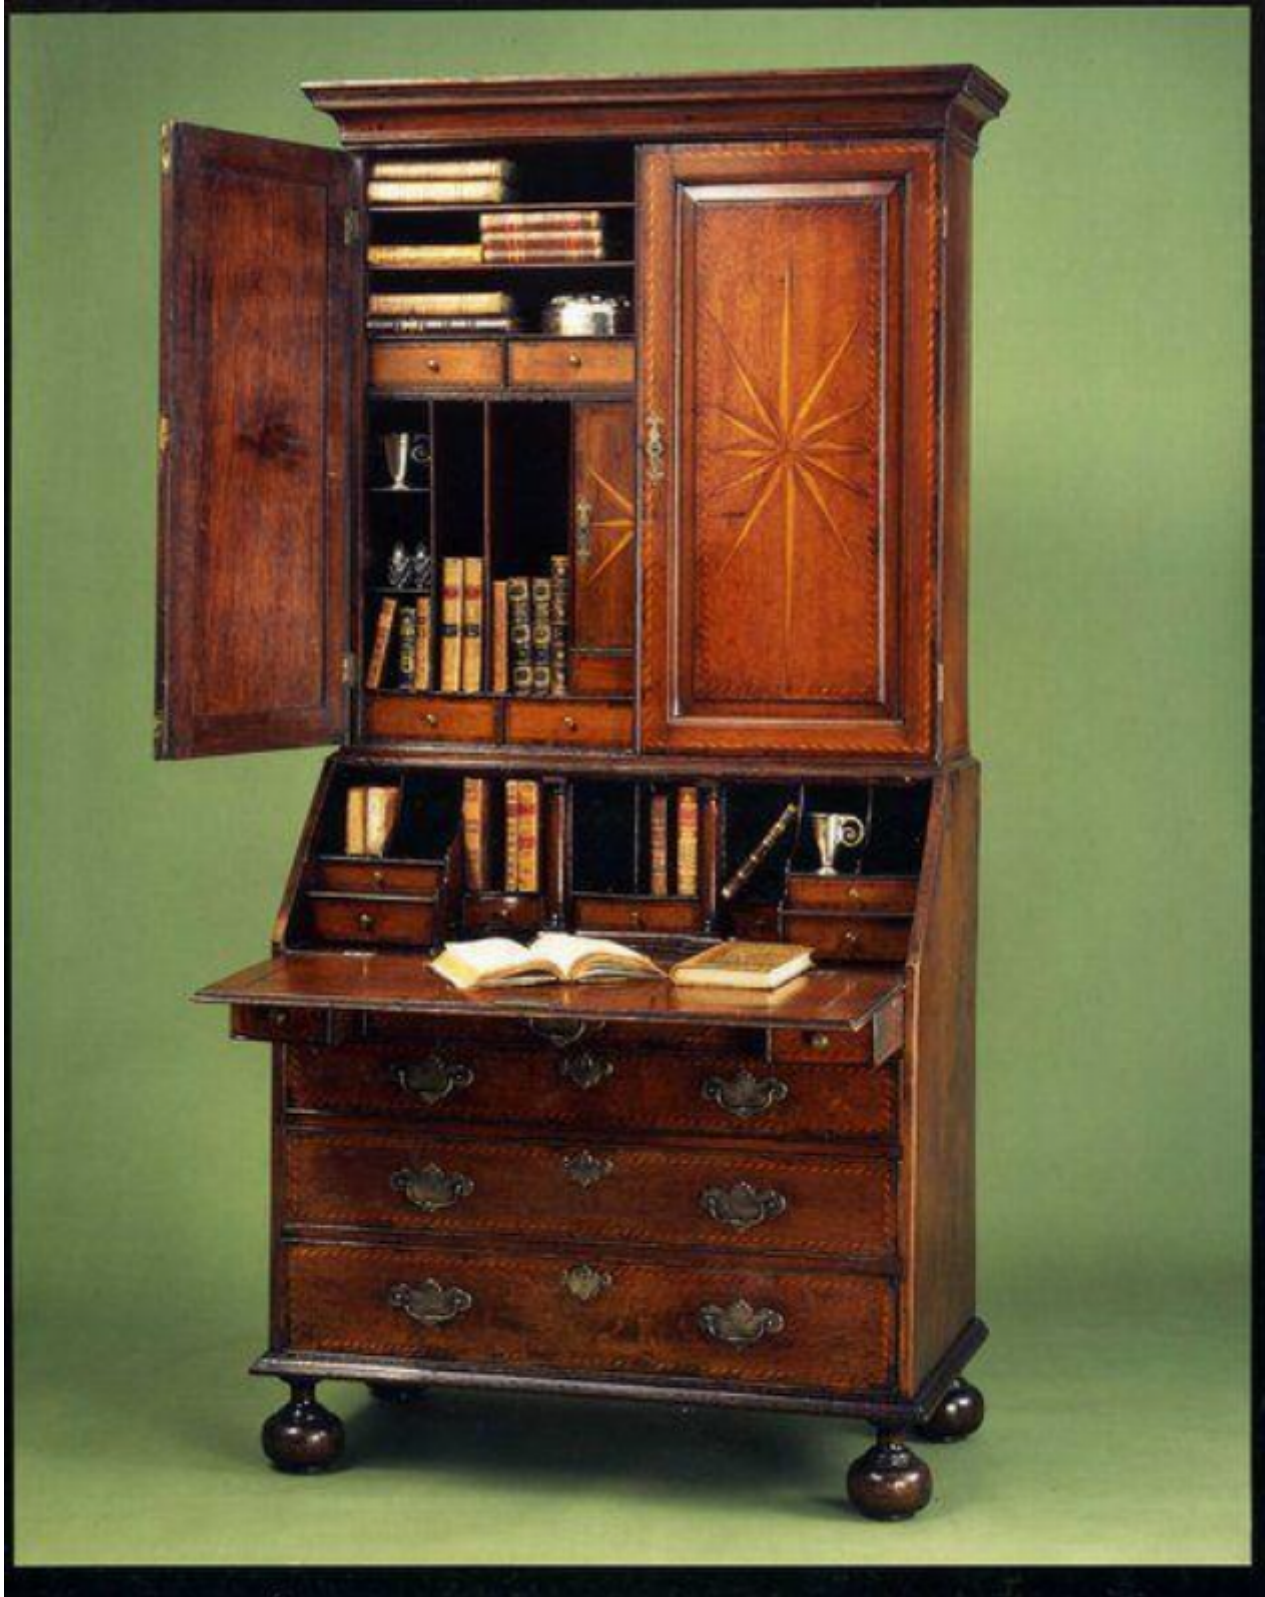

A fine, late-17th/early-18th century walnut bureau bookcase with starburst inlays

Sold

REF: 10400

Description