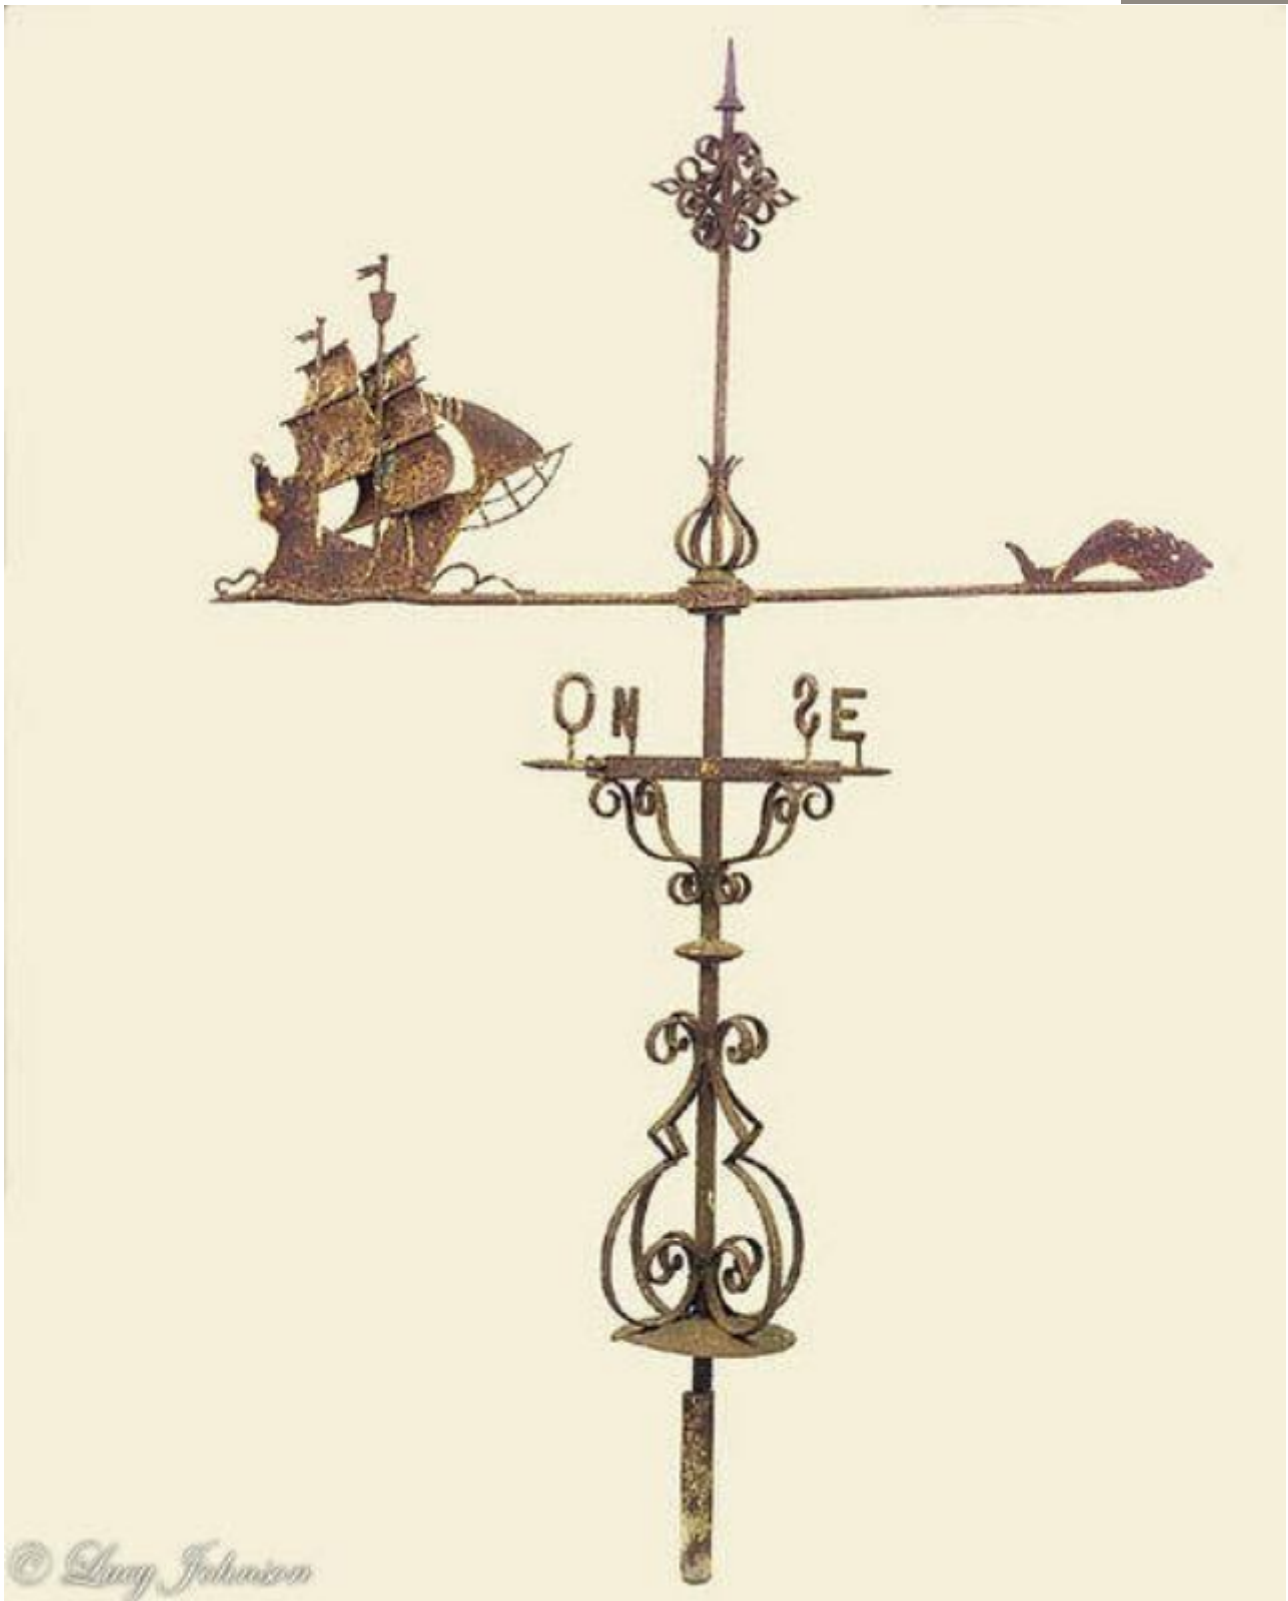

An unusual, 19th century, weathervane

Sold

REF: 10128

Height: 216 cm (85")

### Description

In the form of a sailing galleon following a whale.